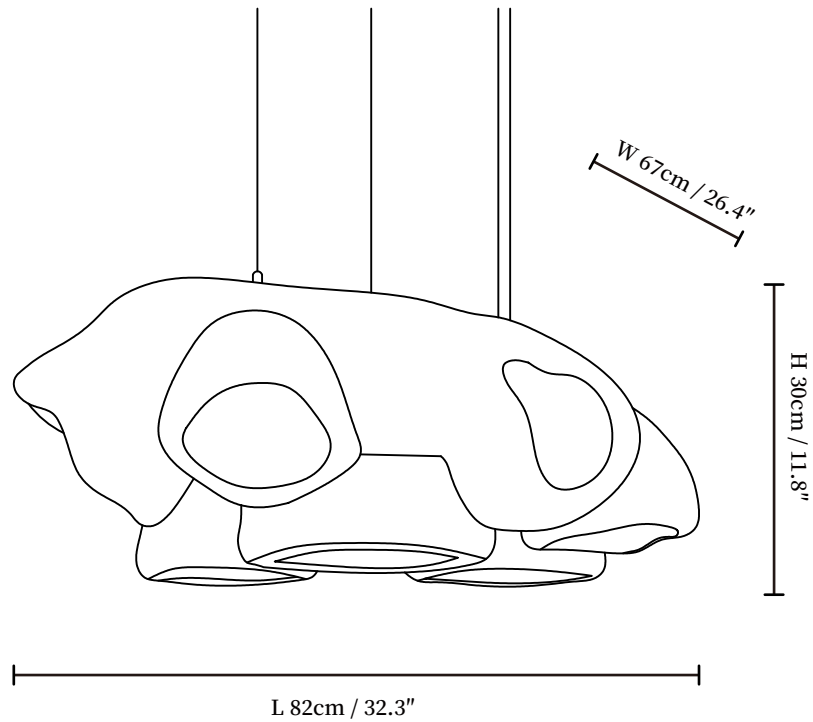

SPECIFICATION SHEET

SPECIFICATION DETAILS

*For custom options, consult factory for details

Fixture Dimensions	L 32.3" x W 26.4" x H 11.8"
Light source	E26 or E27 (bulb not included)
Wattage	MAX 40W incandescent bulb or LED equivalent.
Voltage	AC 110-240V
Mounting	Hardwired.
Dimming	Compatible with dimmable bulbs (bulb not included)
Control method	Compatible with common wall switches (not included)
Finishes	White, Beige, Black, Grey
Shade Details	White, Beige, Black, Grey
Material	Metal, High-density polystyrene
Wire Length	The standard length of the suspended wire is 59" (150 cm) and the length is adjustable.