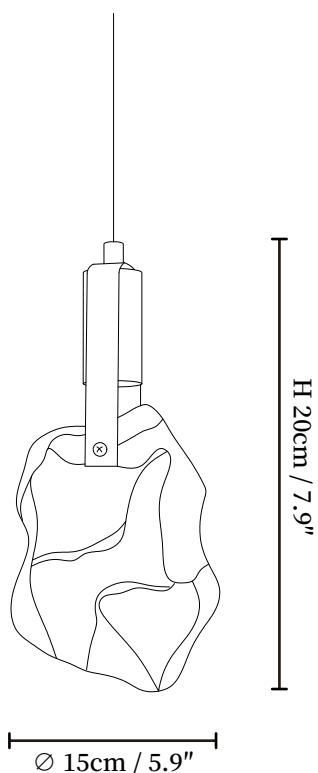

SPECIFICATION SHEET

SPECIFICATION DETAILS

*For custom options, consult factory for details

Fixture Dimensions	Ø 5.9" x H 7.9"
Light source	E14 (bulb not included)
Wattage	MAX 15W incandescent bulb or LED equivalent.
Voltage	AC 110-240V
Mounting	Hardwired.
Dimming	Compatible with dimmable bulbs (bulb not included)
Control method	Compatible with common wall switches(not included)
Finishes	Brass
Shade Details	Clear
Material	Brass, Crystal Glass
Wire Length	The standard length of the suspended wire is 59 "(150 cm) and the length is adjustable.