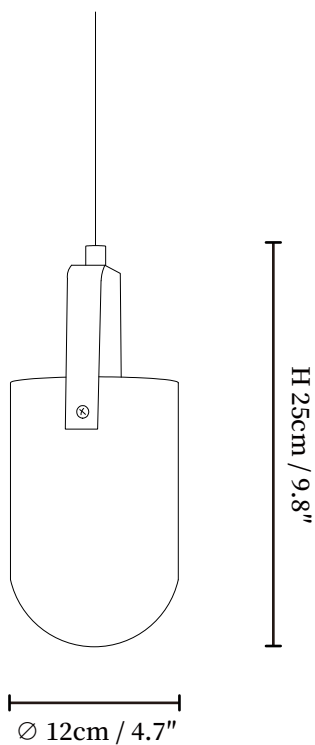

SPECIFICATION SHEET

SPECIFICATION DETAILS

*For custom options, consult factory for details

Fixture Dimensions	Ø 4.7" x H 9.8"
Light source	E14 (bulb not included)
Wattage	MAX 15W incandescent bulb or LED equivalent.
Voltage	AC 110-240V
Mounting	Hardwired.
Dimming	Compatible with dimmable bulbs (bulb not included)
Control method	Compatible with common wall switches(not included)
Finishes	Brass
Shade Details	Clear
Material	Brass, Crystal Glass
Wire Length	The standard length of the suspended wire is 59 "(150 cm) and the length is adjustable.