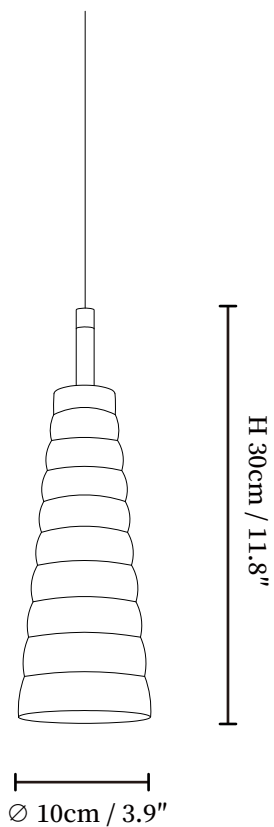

SPECIFICATION SHEET

SPECIFICATION DETAILS

*For custom options, consult factory for details

Fixture Dimensions	Ø 1.2" x H 11.8"
Light source	E14 (bulb not included)
Wattage	MAX 15W incandescent bulb or LED equivalent.
Voltage	AC 110-240V
Mounting	Hardwired.
Dimming	Compatible with dimmable bulbs (bulb not included)
Control method	Compatible with common wall switches(not included)
Finishes	Brass
Shade Details	Clear
Material	Brass, Crystal Glass
Wire Length	The standard length of the suspended wire is 59" (150 cm) and the length is adjustable.

SPECIFICATION SHEET

SPECIFICATION DETAILS

*For custom options, consult factory for details

Fixture Dimensions	\varnothing 3.9" x H 11.8"
Light source	E14 (bulb not included)
Wattage	MAX 15W incandescent bulb or LED equivalent.
Voltage	AC 110-240V
Mounting	Hardwired.
Dimming	Compatible with dimmable bulbs (bulb not included)
Control method	Compatible with common wall switches(not included)
Finishes	Brass
Shade Details	Clear
Material	Brass, Crystal Glass
Wire Length	The standard length of the suspended wire is 59 "(150 cm) and the length is adjustable.

SPECIFICATION SHEET

SPECIFICATION DETAILS

*For custom options, consult factory for details

Fixture Dimensions	Ø 3.9" x H 11.8"
Light source	E14 (bulb not included)
Wattage	MAX 15W incandescent bulb or LED equivalent.
Voltage	AC 110-240V
Mounting	Hardwired.
Dimming	Compatible with dimmable bulbs (bulb not included)
Control method	Compatible with common wall switches(not included)
Finishes	Brass
Shade Details	Clear
Material	Brass, Crystal Glass
Wire Length	The standard length of the suspended wire is 59 "(150 cm) and the length is adjustable.