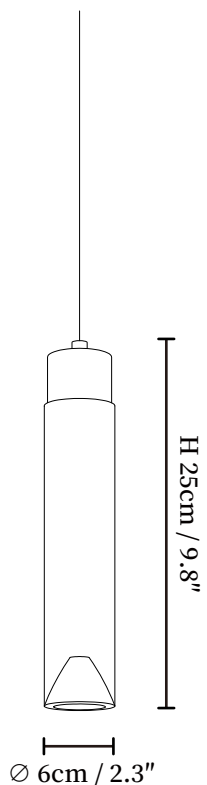

SPECIFICATION SHEET

SPECIFICATION DETAILS

*For custom options, consult factory for details

Fixture Dimensions	Ø 2.3" x H 9.8"
Light source	E14 (bulb not included)
Wattage	MAX 15W incandescent bulb or LED equivalent.
Voltage	AC 110-240V
Mounting	Hardwired.
Dimming	Compatible with dimmable bulbs (bulb not included)
Control method	Compatible with common wall switches (not included)
Finishes	Brass
Shade Details	Clear
Material	Brass, Crystal Glass
Wire Length	The standard length of the suspended wire is 59" (150 cm) and the length is adjustable.