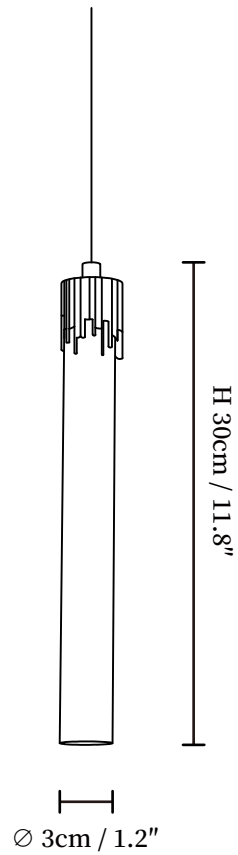

SPECIFICATION SHEET

SPECIFICATION DETAILS

*For custom options, consult factory for details

Fixture Dimensions	Ø 1.2" x H 11.8"
Light source	E14 (bulb not included)
Wattage	MAX 15W incandescent bulb or LED equivalent.
Voltage	AC 110-240V
Mounting	Hardwired.
Dimming	Compatible with dimmable bulbs (bulb not included)
Control method	Compatible with common wall switches(not included)
Finishes	Brass
Shade Details	Clear
Material	Brass, Crystal Glass
Wire Length	The standard length of the suspended wire is 59" (150 cm) and the length is adjustable.

SPECIFICATION SHEET

SPECIFICATION DETAILS

*For custom options, consult factory for details

Fixture Dimensions	\varnothing 3.9" x H 11.8"
Light source	E14 (bulb not included)
Wattage	MAX 15W incandescent bulb or LED equivalent.
Voltage	AC 110-240V
Mounting	Hardwired.
Dimming	Compatible with dimmable bulbs (bulb not included)
Control method	Compatible with common wall switches(not included)
Finishes	Brass
Shade Details	Clear
Material	Brass, Crystal Glass
Wire Length	The standard length of the suspended wire is 59 "(150 cm) and the length is adjustable.

SPECIFICATION SHEET

SPECIFICATION DETAILS

*For custom options, consult factory for details

Fixture Dimensions	Ø 3.9" x H 11.8"
Light source	E14 (bulb not included)
Wattage	MAX 15W incandescent bulb or LED equivalent.
Voltage	AC 110-240V
Mounting	Hardwired.
Dimming	Compatible with dimmable bulbs (bulb not included)
Control method	Compatible with common wall switches(not included)
Finishes	Brass
Shade Details	Clear
Material	Brass, Crystal Glass
Wire Length	The standard length of the suspended wire is 59 "(150 cm) and the length is adjustable.