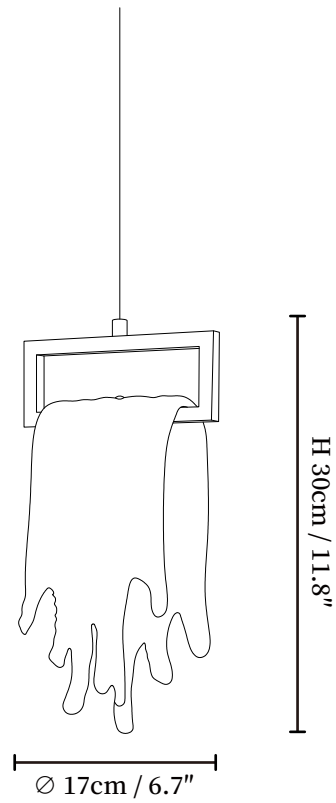

SPECIFICATION SHEET

SPECIFICATION DETAILS

*For custom options, consult factory for details

Fixture Dimensions	Ø 6.7" x H 11.8"
Light source	E14 (bulb not included)
Wattage	MAX 15W incandescent bulb or LED equivalent.
Voltage	AC 110-240V
Mounting	Hardwired.
Dimming	Compatible with dimmable bulbs (bulb not included)
Control method	Compatible with common wall switches (not included)
Finishes	Brass
Shade Details	Clear
Material	Brass, Crystal Glass
Wire Length	The standard length of the suspended wire is 59 "(150 cm) and the length is adjustable.