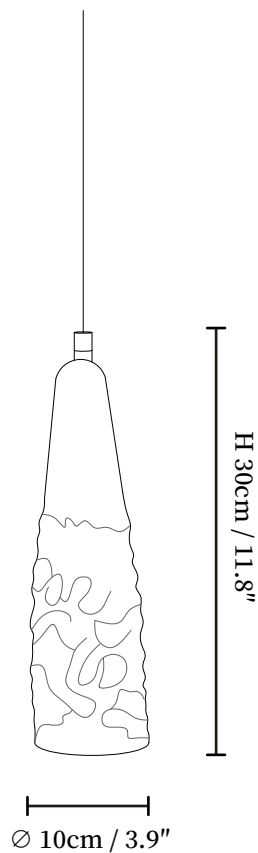

SPECIFICATION SHEET

SPECIFICATION DETAILS

*For custom options, consult factory for details

Fixture Dimensions	Ø 1.2" x H 11.8"
Light source	E14 (bulb not included)
Wattage	MAX 15W incandescent bulb or LED equivalent.
Voltage	AC 110-240V
Mounting	Hardwired.
Dimming	Compatible with dimmable bulbs (bulb not included)
Control method	Compatible with common wall switches(not included)
Finishes	Brass
Shade Details	Clear
Material	Brass, Crystal Glass
Wire Length	The standard length of the suspended wire is 59" (150 cm) and the length is adjustable.

SPECIFICATION SHEET

SPECIFICATION DETAILS

*For custom options, consult factory for details

Fixture Dimensions	\varnothing 3.9" x H 11.8"
Light source	E14 (bulb not included)
Wattage	MAX 15W incandescent bulb or LED equivalent.
Voltage	AC 110-240V
Mounting	Hardwired.
Dimming	Compatible with dimmable bulbs (bulb not included)
Control method	Compatible with common wall switches(not included)
Finishes	Brass
Shade Details	Clear
Material	Brass, Crystal Glass
Wire Length	The standard length of the suspended wire is 59 "(150 cm) and the length is adjustable.

SPECIFICATION SHEET

SPECIFICATION DETAILS

*For custom options, consult factory for details

Fixture Dimensions	Ø 3.9" x H 11.8"
Light source	E14 (bulb not included)
Wattage	MAX 15W incandescent bulb or LED equivalent.
Voltage	AC 110-240V
Mounting	Hardwired.
Dimming	Compatible with dimmable bulbs (bulb not included)
Control method	Compatible with common wall switches(not included)
Finishes	Brass
Shade Details	Clear
Material	Brass, Crystal Glass
Wire Length	The standard length of the suspended wire is 59 "(150 cm) and the length is adjustable.