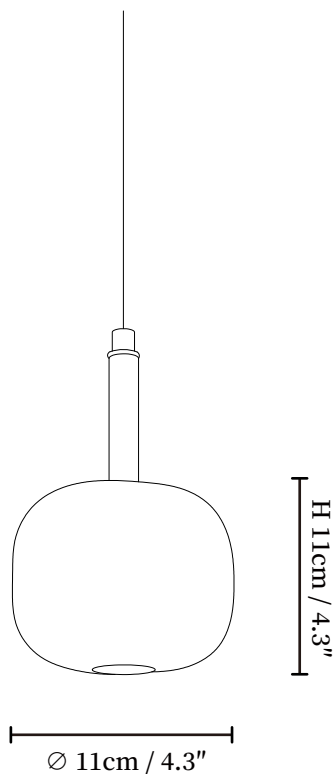

SPECIFICATION SHEET

SPECIFICATION DETAILS

*For custom options, consult factory for details

Fixture Dimensions	Ø 4.3" x H 4.3"
Light source	E14 (bulb not included)
Wattage	MAX 15W incandescent bulb or LED equivalent.
Voltage	AC 110-240V
Mounting	Hardwired.
Dimming	Compatible with dimmable bulbs (bulb not included)
Control method	Compatible with common wall switches (not included)
Finishes	Brass
Shade Details	Clear
Material	Brass, Crystal Glass
Wire Length	The standard length of the suspended wire is 59 "(150 cm) and the length is adjustable.