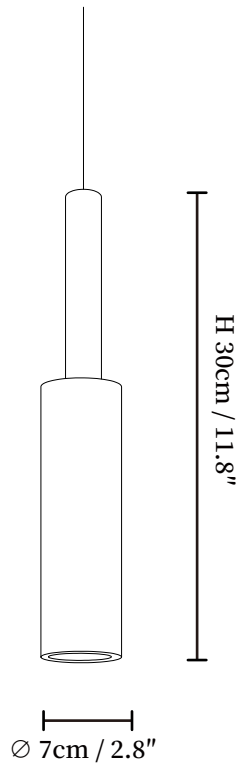

SPECIFICATION SHEET

SPECIFICATION DETAILS

*For custom options, consult factory for details

Fixture Dimensions	Ø 2.8" x H 11.8"
Light source	E14 (bulb not included)
Wattage	MAX 15W incandescent bulb or LED equivalent.
Voltage	AC 110-240V
Mounting	Hardwired.
Dimming	Compatible with dimmable bulbs (bulb not included)
Control method	Compatible with common wall switches (not included)
Finishes	Brass
Shade Details	Clear
Material	Brass, Crystal Glass
Wire Length	The standard length of the suspended wire is 59 "(150 cm) and the length is adjustable.