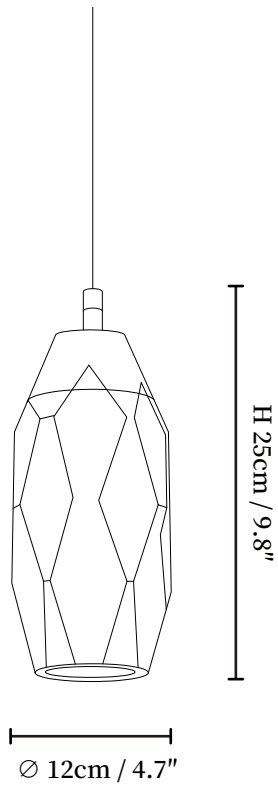

SPECIFICATION SHEET

SPECIFICATION DETAILS

*For custom options, consult factory for details

Fixture Dimensions	Ø 4.7" x H 9.8"
Light source	E14 (bulb not included)
Wattage	MAX 15W incandescent bulb or LED equivalent.
Voltage	AC 110-240V
Mounting	Hardwired.
Dimming	Compatible with dimmable bulbs (bulb not included)
Control method	Compatible with common wall switches (not included)
Finishes	Brass
Shade Details	Clear
Material	Brass, Crystal Glass
Wire Length	The standard length of the suspended wire is 59 "(150 cm) and the length is adjustable.