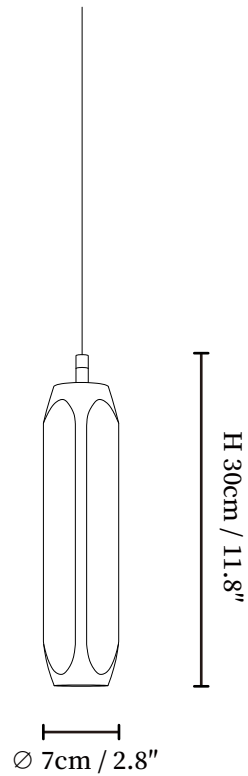

SPECIFICATION SHEET

SPECIFICATION DETAILS

*For custom options, consult factory for details

Fixture Dimensions	Ø 2.8" x H 11.8"
Light source	E14 (bulb not included)
Wattage	MAX 15W incandescent bulb or LED equivalent.
Voltage	AC 110-240V
Mounting	Hardwired.
Dimming	Compatible with dimmable bulbs (bulb not included)
Control method	Compatible with common wall switches(not included)
Finishes	Brass
Shade Details	Clear
Material	Brass, Crystal Glass
Wire Length	The standard length of the suspended wire is 59 "(150 cm) and the length is adjustable.