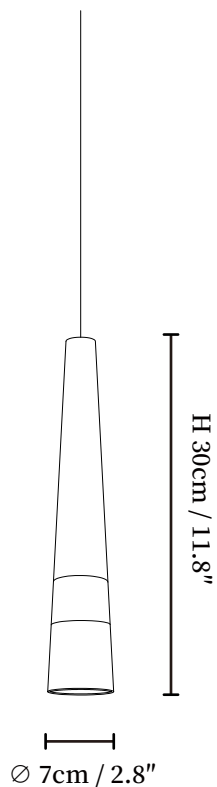

SPECIFICATION SHEET

SPECIFICATION DETAILS

*For custom options, consult factory for details

Fixture Dimensions	Ø 2.8" x H 11.8"
Light source	E14 (bulb not included)
Wattage	MAX 15W incandescent bulb or LED equivalent.
Voltage	AC 110-240V
Mounting	Hardwired.
Dimming	Compatible with dimmable bulbs (bulb not included)
Control method	Compatible with common wall switches(not included)
Finishes	Brass
Shade Details	Clear
Material	Brass, Crystal Glass
Wire Length	The standard length of the suspended wire is 59 "(150 cm) and the length is adjustable.