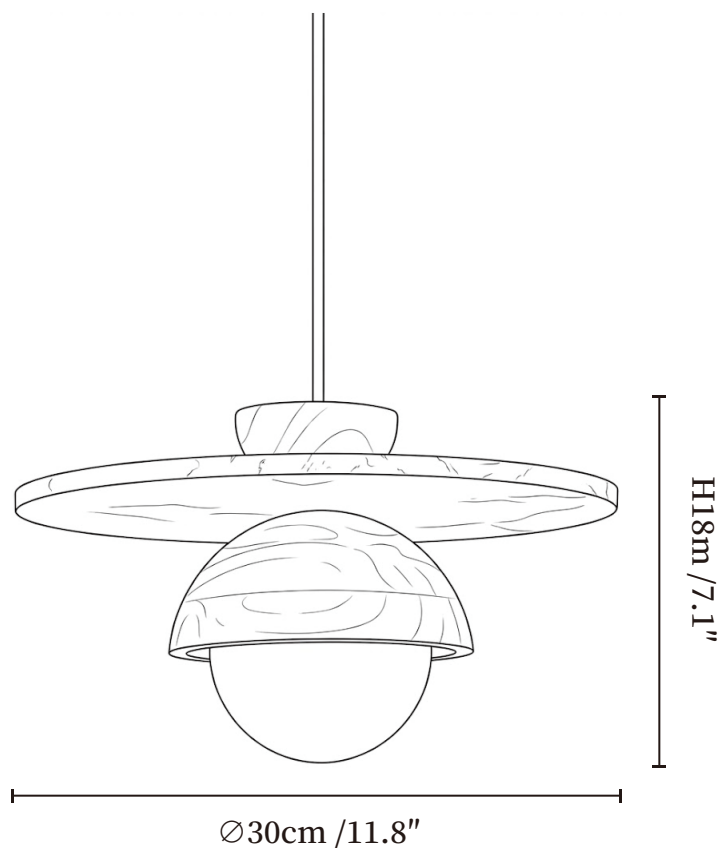

## SPECIFICATION DETAILS

\*For custom options, consult factory for details

|                           |   |
|---------------------------|---|
| <b>Fixture Dimensions</b> | $\text{Ø} 11.8'' \times \text{H} 7.1''$   |
| <b>Light source</b>       | G9 (bulb not included)  |
| <b>Wattage</b>            | MAX 5W incandescent bulb or LED equivalent.   |
| <b>Voltage</b>            | AC 110-240V   |
| <b>Mounting</b>           | Hardwired.  |
| <b>Dimming</b>            | Compatible with dimmable bulbs (bulb not included)                                      |
| <b>Control method</b>     | Compatible with common wall switches (not included)                                     |
| <b>Finishes</b>           | Wood color, Yellow Travertine.  |
| <b>Shade Details</b>      | White.  |
| <b>Material</b>           | Yellow Travertine, Wood, Metal.   |
| <b>Wire Length</b>        | The standard length of the suspended wire is 59 "(150 cm) and the length is adjustable. |