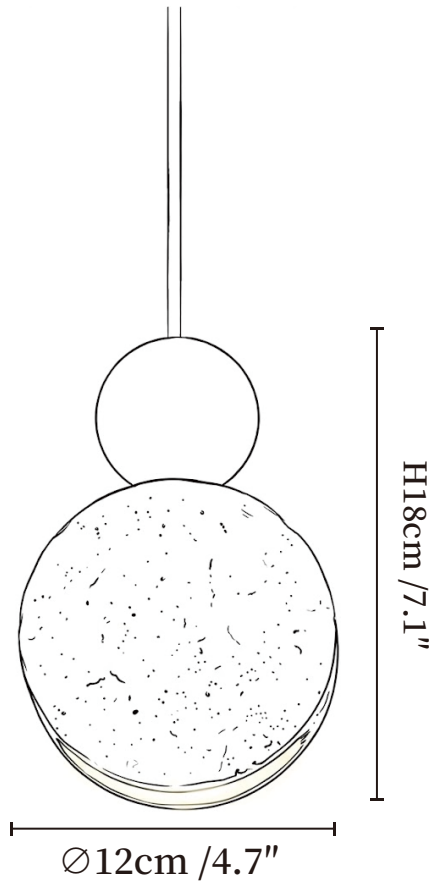

# SPECIFICATION SHEET

---

## SPECIFICATION DETAILS

\*For custom options, consult factory for details

<b>Fixture Dimensions</b>	Ø 4.7" x H 7.1"
<b>Light source</b>	G4 (bulb not included)
<b>Wattage</b>	MAX 3W incandescent bulb or LED equivalent.
<b>Voltage</b>	AC 110-240V
<b>Mounting</b>	Hardwired.
<b>Dimming</b>	Compatible with dimmable bulbs (bulb not included)
<b>Control method</b>	Compatible with common wall switches(not included)
<b>Finishes</b>	Yellow Travertine, Red Wood.
<b>Shade Details</b>	Yellow Travertine.
<b>Material</b>	Yellow Travertine, Metal, Wood.
<b>Wire Length</b>	The standard length of the suspended wire is 59 "(150 cm) and the length is adjustable.