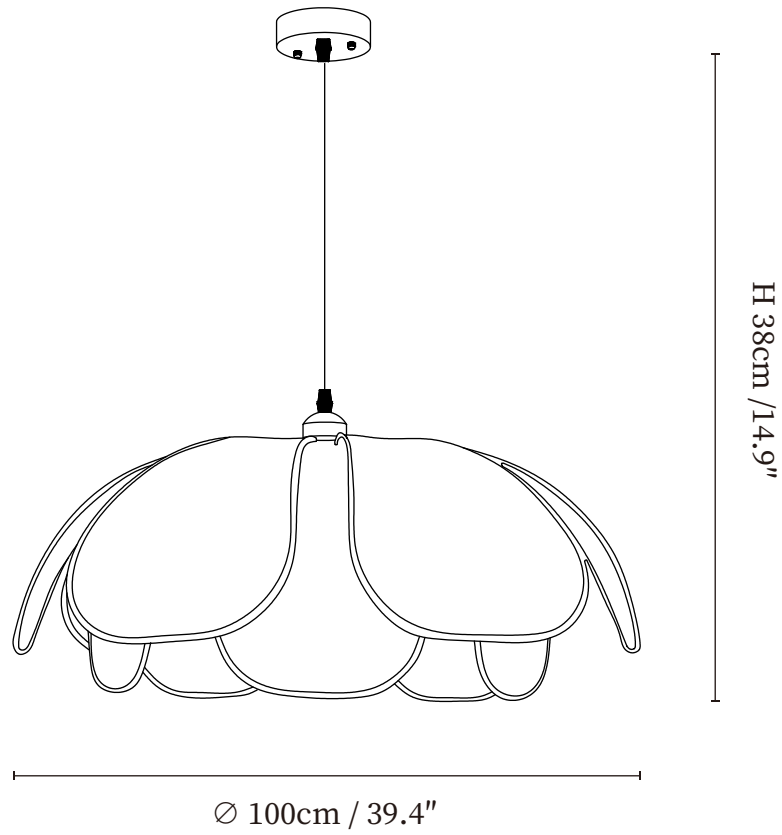

SPECIFICATION DETAILS

*For custom options, consult factory for details

Fixture Dimensions	D 11.8" x H 7.9"
Light source	E26 or E27 (bulb not included)
Wattage	MAX 40W incandescent bulb or LED equivalent.
Voltage	AC 110-240V
Mounting	Hardwired.
Dimming	Compatible with dimmable bulbs (bulb not included)
Control method	Compatible with common wall switches (not included)
Finishes	Black
Shade Details	Beige abaca fiber
Material	Metal, Iron, Abaca fiber
Wire Length	The standard length of the suspended wire is 59 "(150 cm) and the length is adjustable.

SPECIFICATION SHEET

SPECIFICATION DETAILS

*For custom options, consult factory for details

Fixture Dimensions	D 19.7" x H 7.5", D23.6" x H 9.1", D31.5" x H 11.8", D39.4" x H 14.9"
Light source	E26 or E27 (bulb not included)
Wattage	MAX 40W incandescent bulb or LED equivalent.
Voltage	AC 110-240V
Mounting	Hardwired.
Dimming	Compatible with dimmable bulbs (bulb not included)
Control method	Compatible with common wall switches (not included)
Finishes	Black
Shade Details	Beige abaca fiber
Material	Metal, Iron, Abaca fiber
Wire Length	The standard length of the suspended wire is 59" (150 cm) and the length is adjustable.