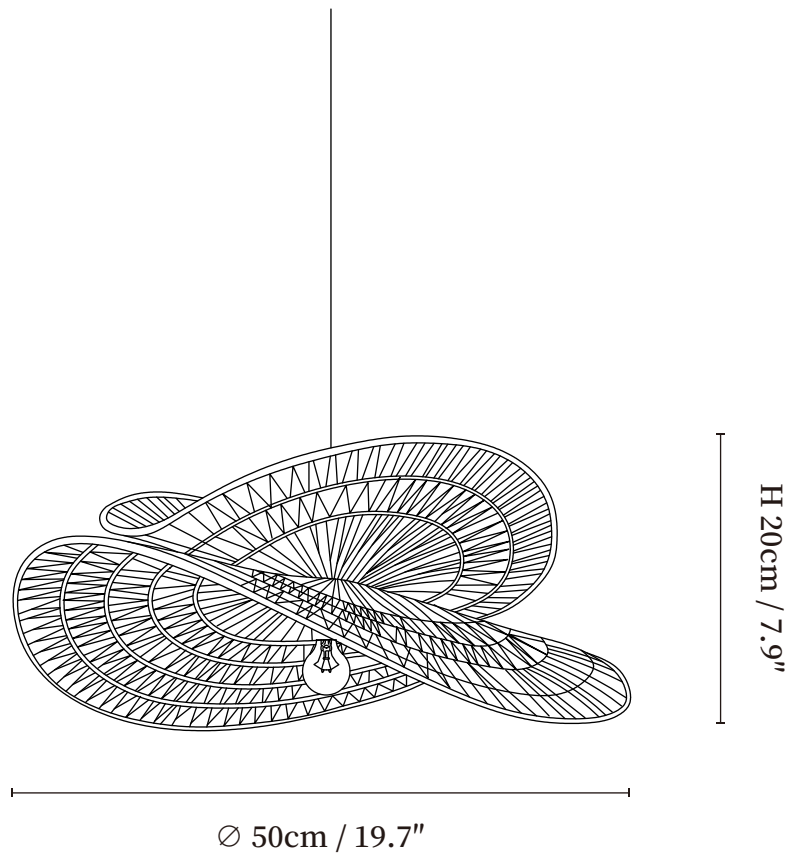

# SPECIFICATION SHEET

---

## SPECIFICATION DETAILS

\*For custom options, consult factory for details

<b>Fixture Dimensions</b>	Ø 19.7" x H 7.9"
<b>Light source</b>	E26 or E27 (bulb not included)
<b>Wattage</b>	MAX40W incandescent bulb or LED equivalent.
<b>Voltage</b>	AC 110-240V
<b>Mounting</b>	Hardwired.
<b>Dimming</b>	Compatible with dimmable bulbs (bulb not included)
<b>Control method</b>	Compatible with common wall switches (not included)
<b>Finishes</b>	Natural hemp color., Black.
<b>Shade Details</b>	Natural hemp color.
<b>Material</b>	Hemp rope, Metal.
<b>Wire Length</b>	The standard length of the suspended wire is 59 "(150 cm) and the length is adjustable.