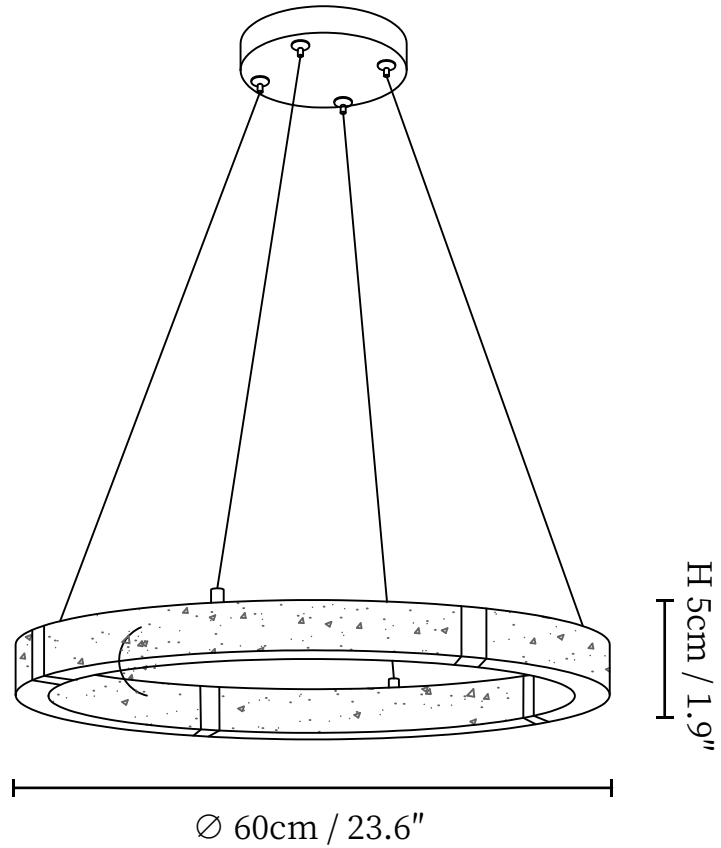

SPECIFICATION SHEET

SPECIFICATION DETAILS

*For custom options, consult factory for details

	Ø 23.6" x H 1.9
Fixture Dimensions	"Integrated
Light source	LED
Wattage	~36 W
Voltage	AC 110-240V
Dimming	Not supported
CRI(Ra)	90+CRI
Mounting	Hardwired.
LED Rated Life	50000 hours
Color Temperature	Warm Light (3000K), Neutral Light (4000K), Cool Light (6000K)
Control method	Compatible with common wall switches (not included)
Finishes	Wood Color, Yellow Travertine
Shade Details	White.
Material	Yellow Travertine, Wood, Acrylic
Wire Length	The standard length of the cord is 59" (150 cm), the length is adjustable.