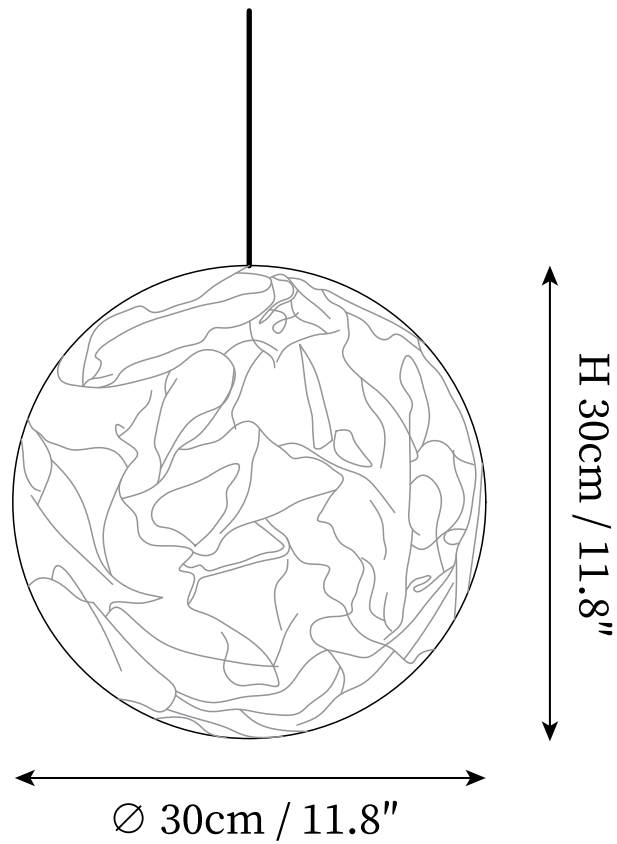

## SPECIFICATION DETAILS

\*For custom options, consult factory for details

|                           |  |
|---------------------------|--|
| <b>Fixture Dimensions</b> | D 11.8" x H 11.8"  |
| <b>Light source</b>       | E26 or E27. (bulb not included)  |
| <b>Wattage</b>            | MAX 40W incandescent bulb or LED equivalent.                               |
| <b>Voltage</b>            | AC 110-240V  |
| <b>Mounting</b>           | Hardwired.   |
| <b>Dimming</b>            | Compatible with dimmable bulbs (bulb not included)                         |
| <b>Control method</b>     | Compatible with common wall switches (not included)                        |
| <b>Finishes</b>           | White.   |
| <b>Shade Details</b>      | White.   |
| <b>Material</b>           | Metal, Silk.   |
| <b>Wire Length</b>        | The standard length of the cord is 59" (150 cm), the length is adjustable. |

## SPECIFICATION DETAILS

\*For custom options, consult factory for details

|                           |  |
|---------------------------|--|
| <b>Fixture Dimensions</b> | D 15.7" x H 15.7"  |
| <b>Light source</b>       | E26 or E27. (bulb not included)  |
| <b>Wattage</b>            | MAX 40W incandescent bulb or LED equivalent.                               |
| <b>Voltage</b>            | AC 110-240V  |
| <b>Mounting</b>           | Hardwired.   |
| <b>Dimming</b>            | Compatible with dimmable bulbs (bulb not included)                         |
| <b>Control method</b>     | Compatible with common wall switches(not included)                         |
| <b>Finishes</b>           | White.   |
| <b>Shade Details</b>      | White.   |
| <b>Material</b>           | Metal, Silk.   |
| <b>Wire Length</b>        | The standard length of the cord is 59" (150 cm), the length is adjustable. |