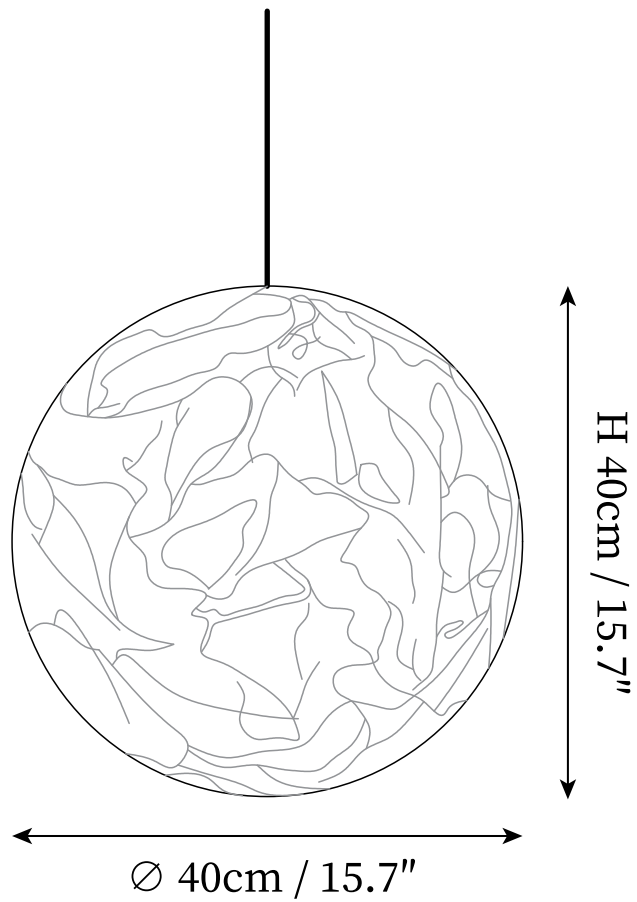

## SPECIFICATION DETAILS

\*For custom options, consult factory for details

|                           |  |
|---------------------------|--|
| <b>Fixture Dimensions</b> | D 11.8" x H 11.8"  |
| <b>Light source</b>       | E26 or E27. (bulb not included)  |
| <b>Wattage</b>            | MAX 40W incandescent bulb or LED equivalent.                               |
| <b>Voltage</b>            | AC 110-240V  |
| <b>Mounting</b>           | Hardwired.   |
| <b>Dimming</b>            | Compatible with dimmable bulbs (bulb not included)                         |
| <b>Control method</b>     | Compatible with common wall switches (not included)                        |
| <b>Finishes</b>           | White.   |
| <b>Shade Details</b>      | White.   |
| <b>Material</b>           | Metal, Silk.   |
| <b>Wire Length</b>        | The standard length of the cord is 59" (150 cm), the length is adjustable. |

## SPECIFICATION DETAILS

\*For custom options, consult factory for details

|                           |  |
|---------------------------|--|
| <b>Fixture Dimensions</b> | D 15.7" x H 15.7"  |
| <b>Light source</b>       | E26 or E27. (bulb not included)  |
| <b>Wattage</b>            | MAX 40W incandescent bulb or LED equivalent.                               |
| <b>Voltage</b>            | AC 110-240V  |
| <b>Mounting</b>           | Hardwired.   |
| <b>Dimming</b>            | Compatible with dimmable bulbs (bulb not included)                         |
| <b>Control method</b>     | Compatible with common wall switches(not included)                         |
| <b>Finishes</b>           | White.   |
| <b>Shade Details</b>      | White.   |
| <b>Material</b>           | Metal, Silk.   |
| <b>Wire Length</b>        | The standard length of the cord is 59" (150 cm), the length is adjustable. |