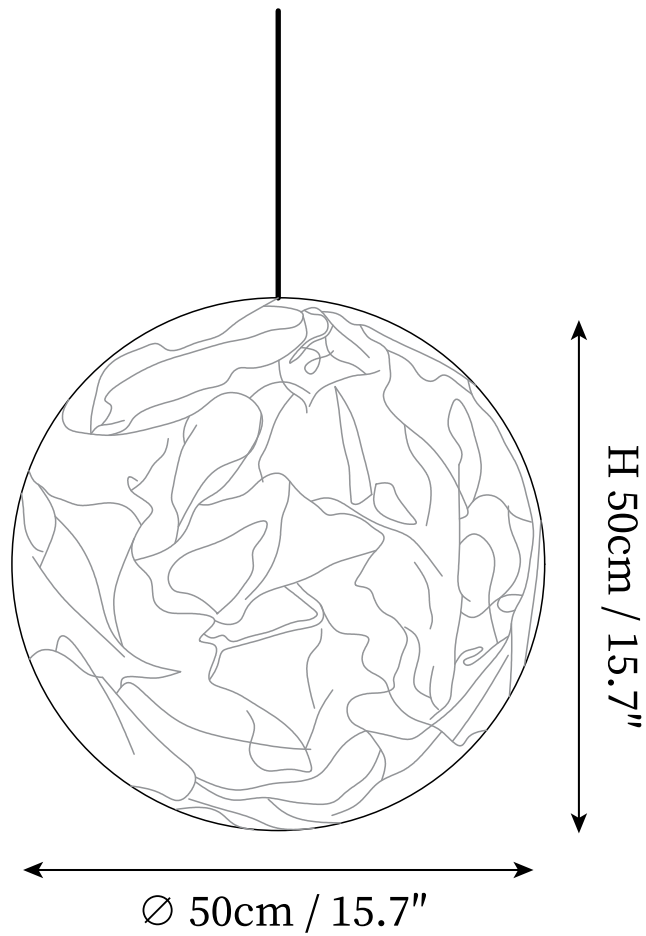

SPECIFICATION SHEET

SPECIFICATION DETAILS

*For custom options, consult factory for details

Fixture Dimensions	D 19.7" x H 19.7"
Light source	E26 or E27. (bulb not included)
Wattage	MAX 40W incandescent bulb or LED equivalent.
Voltage	AC 110-240V
Mounting	Hardwired.
Dimming	Compatible with dimmable bulbs (bulb not included)
Control method	Compatible with common wall switches(not included)
Finishes	White.
Shade Details	White.
Material	Metal, Silk.
Wire Length	The standard length of the cord is 59" (150 cm), the length is adjustable.