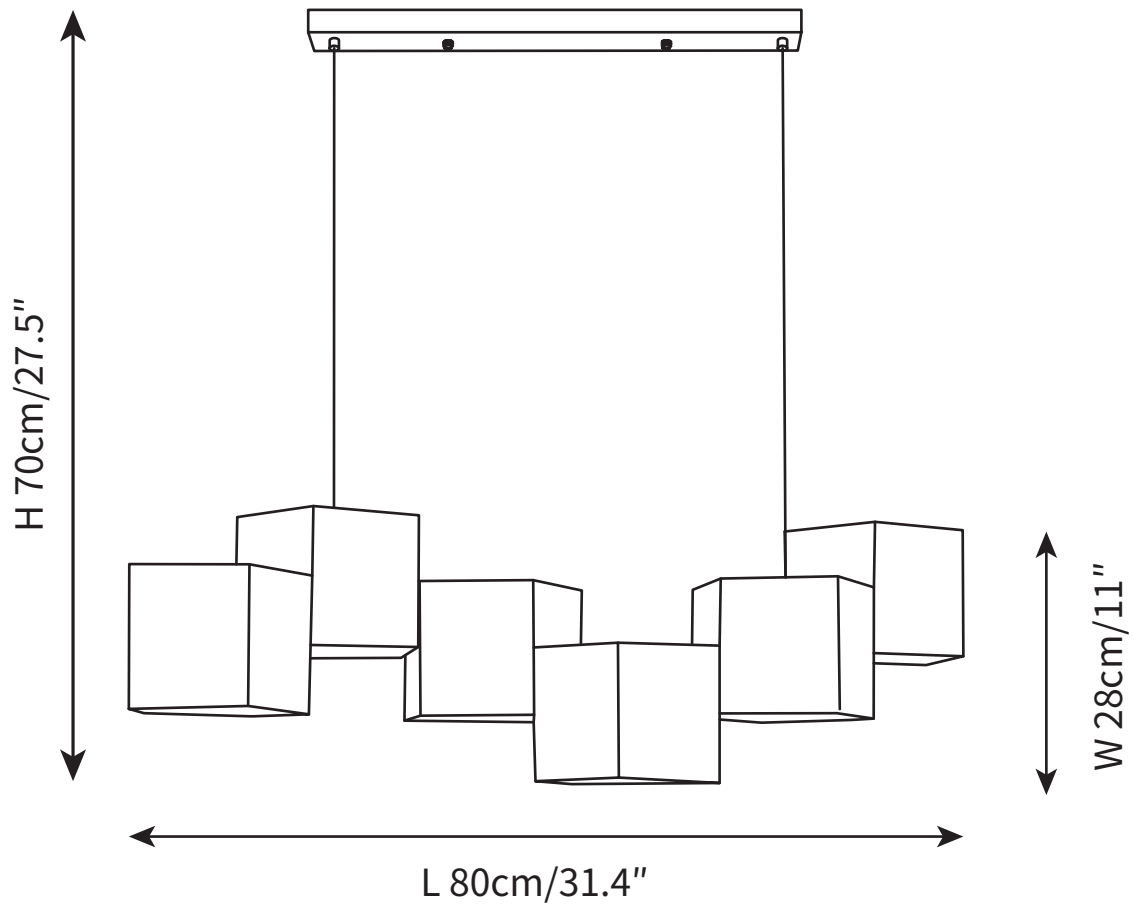

SPECIFICATION SHEET

SPECIFICATION DETAILS

*For custom options, consult factory for details

Fixture Dimensions	L 31.4" x W11" x H 27.5"
Light source	E26 or E27.
Wattage	Max 40W
Voltage	AC 110-240V
Color Temperature	Based on the purchase of light bulbs
CRI(Ra)	80CRI
Mounting	Ceiling
Driver Required	NO
Optional Color Temps	Buy bulbs as needed
LED Rated Life	Based on bulb life (we do not supply bulbs)
Dimming	Dimming is not supported
Finishes	White
Shade Details	White, Gold, Pink, Black, Blue, Green.
Material	Metal, Acrylic.
Wire Length	59"
Wire Type	White Coaxial Wire