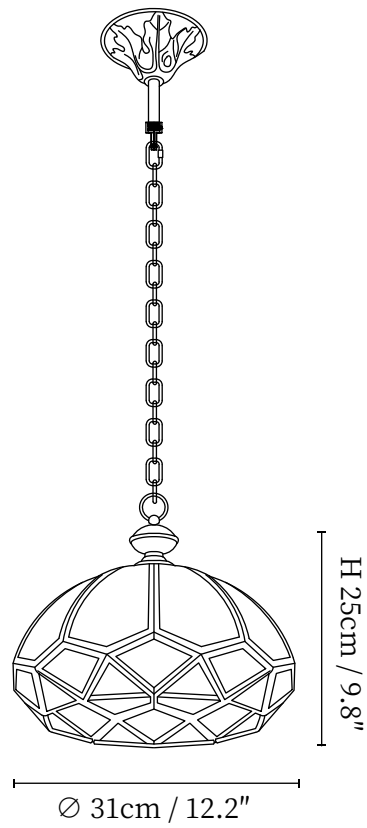

SPECIFICATION SHEET

SPECIFICATION DETAILS

*For custom options, consult factory for details

Fixture Dimensions	D 10.2" x H 7.9"
Light source	E26 or E27 (bulb not included)
Wattage	MAX 40W incandescent bulb or LED equivalent.
Voltage	AC 110-240V
Mounting	Hardwired.
Dimming	Compatible with dimmable bulbs (bulb not included)
Control method	Compatible with common wall switches (
Finishes	Brass
Shade Details	White
Material	Brass, Glass
Wire Length	The standard length of the suspended wire is 59 "(150 cm) and the length is adjustable.

SPECIFICATION SHEET

SPECIFICATION DETAILS

*For custom options, consult factory for details

Fixture Dimensions	D 12.2" x H 9.8"
Light source	E26 or E27 (bulb not included)
Wattage	MAX 40W incandescent bulb or LED equivalent.
Voltage	AC 110-240V
Mounting	Hardwired.
Dimming	Compatible with dimmable bulbs (bulb not included)
Control method	Compatible with common wall switches (
Finishes	Brass
Shade Details	White
Material	Brass, Glass
Wire Length	The standard length of the suspended wire is 59 "(150 cm) and the length is adjustable.