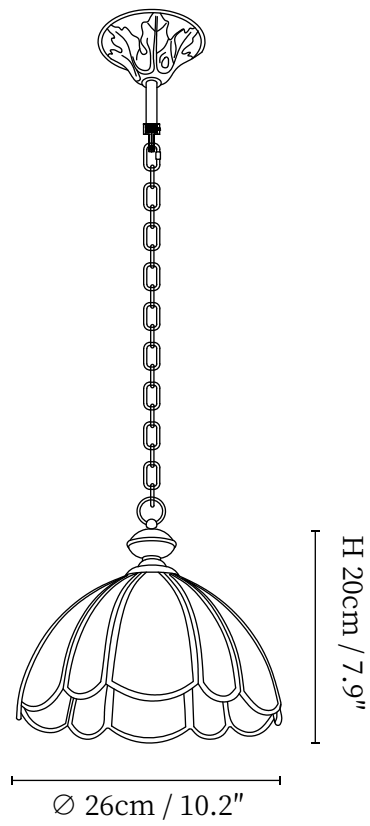

SPECIFICATION SHEET

SPECIFICATION DETAILS

*For custom options, consult factory for details

Fixture Dimensions	D 10.2" x H 7.9"
Light source	E26 or E27 (bulb not included)
Wattage	MAX 40W incandescent bulb or LED equivalent.
Voltage	AC 110-240V
Mounting	Hardwired.
Dimming	Compatible with dimmable bulbs (bulb not included)
Control method	Compatible with common wall switches (
Finishes	Brass
Shade Details	White
Material	Brass, Glass
Wire Length	The standard length of the suspended wire is 59 "(150 cm) and the length is adjustable.

SPECIFICATION SHEET

SPECIFICATION DETAILS

*For custom options, consult factory for details

Fixture Dimensions	D 12.2" x H 9.8"
Light source	E26 or E27 (bulb not included)
Wattage	MAX 40W incandescent bulb or LED equivalent.
Voltage	AC 110-240V
Mounting	Hardwired.
Dimming	Compatible with dimmable bulbs (bulb not included)
Control method	Compatible with common wall switches (
Finishes	Brass
Shade Details	White
Material	Brass, Glass
Wire Length	The standard length of the suspended wire is 59 "(150 cm) and the length is adjustable.