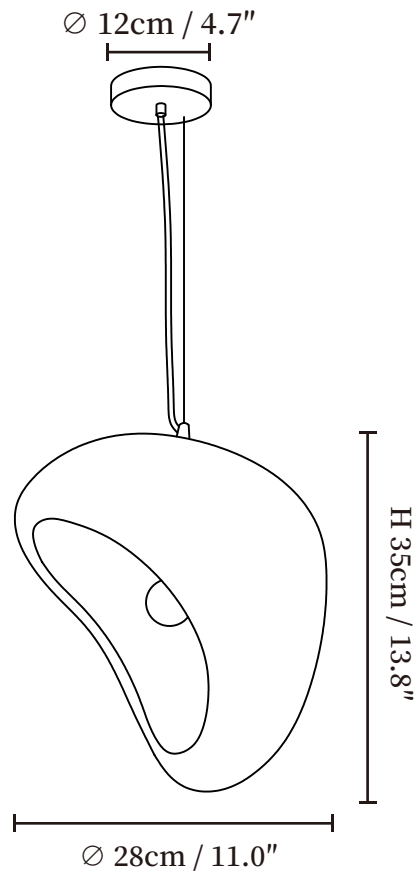

SPECIFICATION SHEET

SPECIFICATION DETAILS

*For custom options, consult factory for details

Fixture Dimensions	$\varnothing 11.0'' \times H 13.8''$
Light source	E26 or E27. (bulb not included)
Wattage	MAX 40W incandescent bulb or LED equivalent.
Voltage	AC 110-240V
Mounting	Hardwired.
Dimming	Compatible with dimmable bulbs (bulb not included)
Control method	Compatible with common wall switches (
Finishes	Orange.
Shade Details	Orange.
Material	High density polystyrene, Metal.
Wire Length	The standard length of the cord is 59" (150 cm), the length is adjustable.