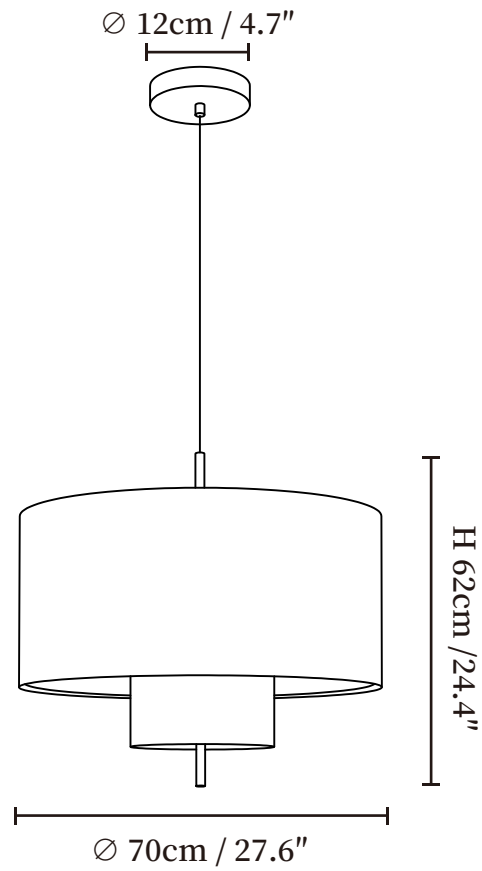

SPECIFICATION SHEET

SPECIFICATION DETAILS

*For custom options, consult factory for details

Fixture Dimensions	∅ 19.7" x H 18.5", ∅ 27.6" x H 24.4"
Light source	E26 or E27. (bulb not included)
Wattage	MAX 40W incandescent bulb or LED equivalent.
Voltage	AC 110-240V
Mounting	Hardwired.
Dimming	Compatible with dimmable bulbs (bulb not included)
Control method	Compatible with common wall switches (not included)
Finishes	White.
Shade Details	White.
Material	Fabric, Metal.
Wire Length	The standard length of the cord is 59" (150 cm), the length is adjustable.