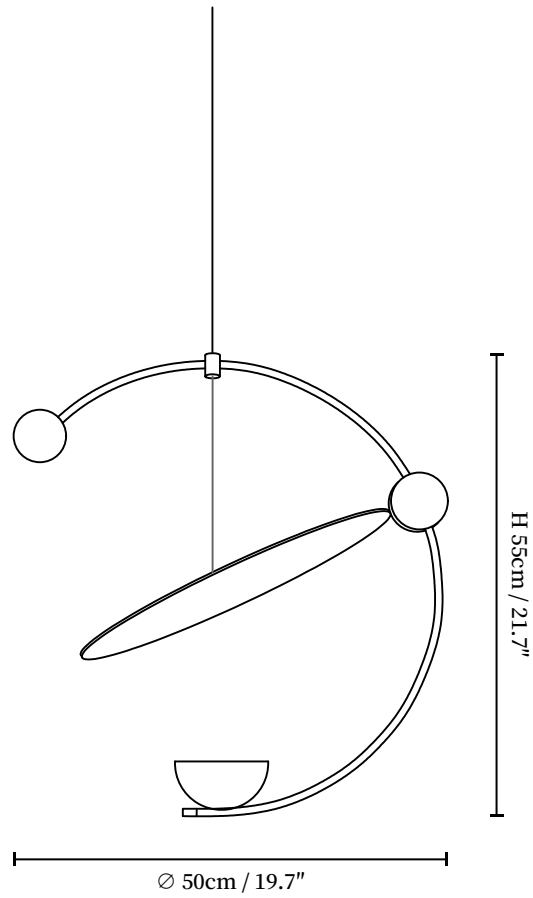

SPECIFICATION SHEET

SPECIFICATION DETAILS

*For custom options, consult factory for details

Fixture Dimensions	D 19.7" x H 21.7"
Light source	Integrated LED
Wattage	~ 5W
Voltage	AC 110-240V
Dimming	Not supported
CRI(Ra)	90+ CRI
Mounting	Hardwired.
LED Rated Life	30000 hours
Color Temperature	Warm Light (3000K), Neutral Light (4000K), Cool Light (6000K)
Control method	Compatible with common wall switches (not included)
Finishes	Gold, Black.
Shadow Details	White.
Material	Metal, Acrylic.
Warranty	The standard length of the cord is 59" (150 cm), the length is adjustable.