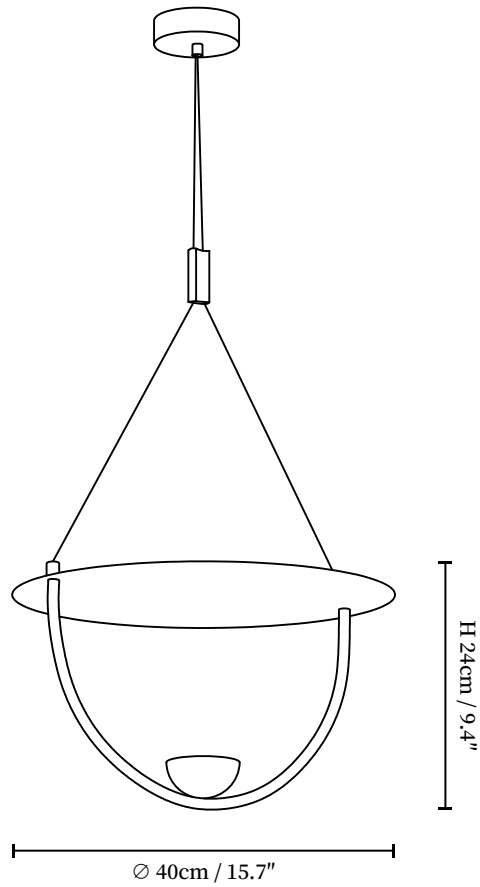

SPECIFICATION SHEET

SPECIFICATION DETAILS

*For custom options, consult factory for details

Fixture Dimensions	D 15.7" x H 9.4"
Light source	Integrated LED
Wattage	~ 5W
Voltage	AC 110-240V
Dimming	Not supported
CRI(Ra)	90+ CRI
Mounting	Hardwired.
LED Rated Life	30000 hours
Color Temperature	Warm Light (3000K), Neutral Light (4000K), Cool Light (6000K)
Control method	Compatible with common wall switches (not included)
Finishes	Gold, Black.
Shadow Details	White.
Material	Metal, Acrylic.
Wire Length	The standard length of the cord is 59" (150 cm), the length is adjustable.

SPECIFICATION SHEET

SPECIFICATION DETAILS

*For custom options, consult factory for details

Fixture Dimensions	D 19.7" x H 19.7"
Light source	Integrated LED
Wattage	~ 5W
Voltage	AC 110-240V
Dimming	Not supported
CRI(Ra)	90+ CRI
Mounting	Hardwired.
LED Rated Life	30000 hours
Color Temperature	Warm Light (3000K), Neutral Light (4000K), Cool Light (6000K)
Control method	Compatible with common wall switches (not included)
Finishes	Gold, Black.
Shadow Details	White.
Material	Metal, Acrylic.
Rod Length	7.9"+11.8" Adjustable hanging height rod. Can be extended upon request.

SPECIFICATION SHEET

SPECIFICATION DETAILS

*For custom options, consult factory for details

Fixture Dimensions	D 23.6" x H 11.8"
Light source	Integrated LED
Wattage	~ 5W
Voltage	AC 110-240V
Dimming	Not supported
CRI(Ra)	90+ CRI
Mounting	Hardwired.
LED Rated Life	30000 hours
Color Temperature	Warm Light (3000K), Neutral Light (4000K), Cool Light (6000K)
Control method	Compatible with common wall switches(not included)
Finishes	Gold, Black.
Shadow Details	White.
Material	Metal, Acrylic.
Rod Length	7.9"+11.8" Adjustable hanging height rod. Can be extended upon request.