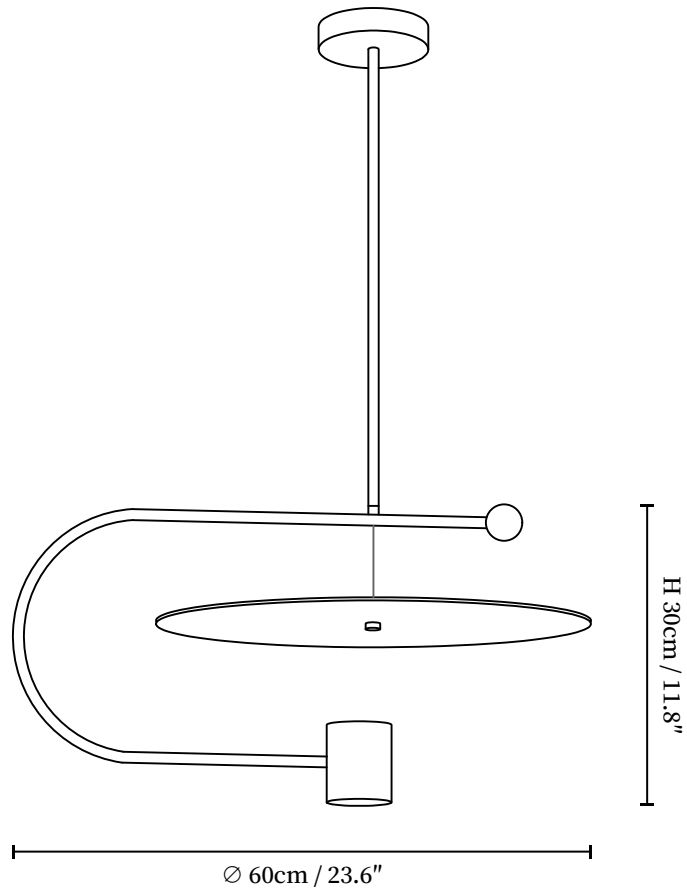

SPECIFICATION SHEET

SPECIFICATION DETAILS

*For custom options, consult factory for details

Fixture Dimensions	D 15.7" x H 9.4"
Light source	Integrated LED
Wattage	~ 5W
Voltage	AC 110-240V
Dimming	Not supported
CRI(Ra)	90+ CRI
Mounting	Hardwired.
LED Rated Life	30000 hours
Color Temperature	Warm Light (3000K), Neutral Light (4000K), Cool Light (6000K)
Control method	Compatible with common wall switches (not included)
Finishes	Gold, Black.
Shadow Details	White.
Material	Metal, Acrylic.
Wire Length	The standard length of the cord is 59" (150 cm), the length is adjustable.

SPECIFICATION SHEET

SPECIFICATION DETAILS

*For custom options, consult factory for details

Fixture Dimensions	D 19.7" x H 19.7"
Light source	Integrated LED
Wattage	~ 5W
Voltage	AC 110-240V
Dimming	Not supported
CRI(Ra)	90+ CRI
Mounting	Hardwired.
LED Rated Life	30000 hours
Color Temperature	Warm Light (3000K), Neutral Light (4000K), Cool Light (6000K)
Control method	Compatible with common wall switches (not included)
Finishes	Gold, Black.
Shadow Details	White.
Material	Metal, Acrylic.
Rod Length	7.9"+11.8" Adjustable hanging height rod. Can be extended upon request.

SPECIFICATION SHEET

SPECIFICATION DETAILS

*For custom options, consult factory for details

Fixture Dimensions	D 23.6" x H 11.8"
Light source	Integrated LED
Wattage	~ 5W
Voltage	AC 110-240V
Dimming	Not supported
CRI(Ra)	90+ CRI
Mounting	Hardwired.
LED Rated Life	30000 hours
Color Temperature	Warm Light (3000K), Neutral Light (4000K), Cool Light (6000K)
Control method	Compatible with common wall switches(not included)
Finishes	Gold, Black.
Shadow Details	White.
Material	Metal, Acrylic.
Rod Length	7.9"+11.8" Adjustable hanging height rod. Can be extended upon request.