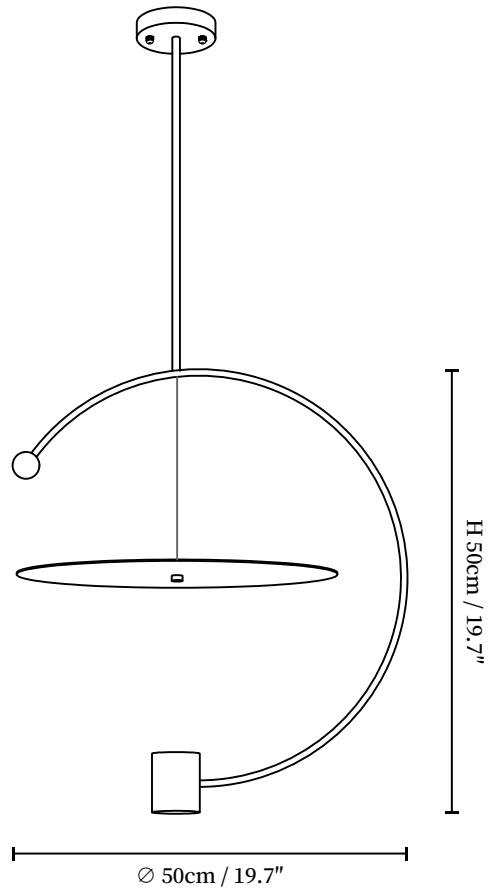

SPECIFICATION SHEET

SPECIFICATION DETAILS

*For custom options, consult factory for details

Fixture Dimensions	D 15.7" x H 9.4"
Light source	Integrated LED
Wattage	~ 5W
Voltage	AC 110-240V
Dimming	Not supported
CRI(Ra)	90+ CRI
Mounting	Hardwired.
LED Rated Life	30000 hours
Color Temperature	Warm Light (3000K), Neutral Light (4000K), Cool Light (6000K)
Control method	Compatible with common wall switches (not included)
Finishes	Gold, Black.
Shadow Details	White.
Material	Metal, Acrylic.
Wire Length	The standard length of the cord is 59" (150 cm), the length is adjustable.

SPECIFICATION SHEET

SPECIFICATION DETAILS

*For custom options, consult factory for details

Fixture Dimensions	D 19.7" x H 19.7"
Light source	Integrated LED
Wattage	~ 5W
Voltage	AC 110-240V
Dimming	Not supported
CRI(Ra)	90+ CRI
Mounting	Hardwired.
LED Rated Life	30000 hours
Color Temperature	Warm Light (3000K), Neutral Light (4000K), Cool Light (6000K)
Control method	Compatible with common wall switches (not included)
Finishes	Gold, Black.
Shadow Details	White.
Material	Metal, Acrylic.
Rod Length	7.9"+11.8" Adjustable hanging height rod. Can be extended upon request.

SPECIFICATION SHEET

SPECIFICATION DETAILS

*For custom options, consult factory for details

Fixture Dimensions	D 23.6" x H 11.8"
Light source	Integrated LED
Wattage	~ 5W
Voltage	AC 110-240V
Dimming	Not supported
CRI(Ra)	90+ CRI
Mounting	Hardwired.
LED Rated Life	30000 hours
Color Temperature	Warm Light (3000K), Neutral Light (4000K), Cool Light (6000K)
Control method	Compatible with common wall switches(not included)
Finishes	Gold, Black.
Shadow Details	White.
Material	Metal, Acrylic.
Rod Length	7.9"+11.8" Adjustable hanging height rod. Can be extended upon request.