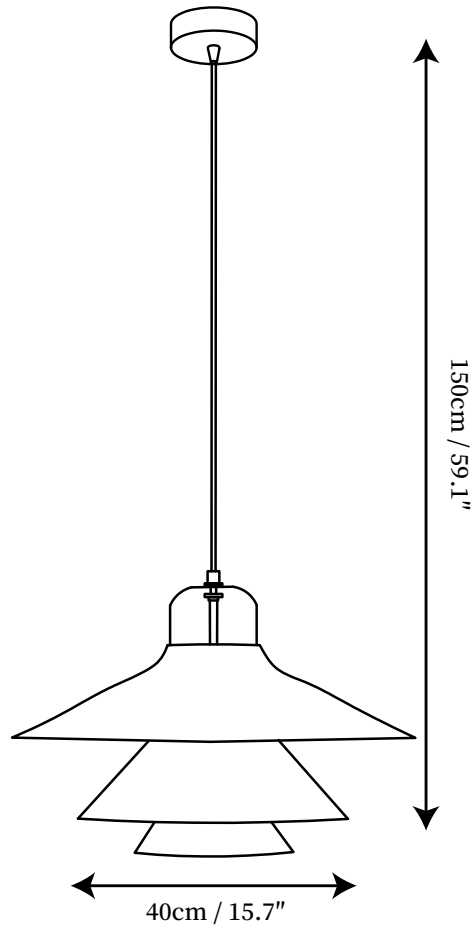

SPECIFICATION SHEET

SPECIFICATION DETAILS

*For custom options, consult factory for details

Fixture Dimensions	D 11.8" x H 59.1"
Light source	E26 or E27 (bulb not included)
Wattage	MAX 40W incandescent bulb or LED equivalent.
Voltage	AC 110-240V
Mounting	Hardwired.
Dimming	Compatible with dimmable bulbs (bulb not included)
Control method	Compatible with common wall switches (
Finishes	White, Red, Green
Shade Details	White
Material	Aluminum, Glass
Wire Length	The standard length of the cord is 59" (150 cm), the length is adjustable.

SPECIFICATION SHEET

SPECIFICATION DETAILS

*For custom options, consult factory for details

Fixture Dimensions	D 15.7" x H 59.1"
Light source	E26 or E27 (bulb not included)
Wattage	MAX 40W incandescent bulb or LED equivalent.
Voltage	AC 110-240V
Mounting	Hardwired.
Dimming	Compatible with dimmable bulbs (bulb not included)
Control method	Compatible with common wall switches (not included)
Finishes	White, Red, Green
Shade Details	White
Material	Aluminum, Glass
Wire Length	The standard length of the cord is 59" (150 cm), the length is adjustable.