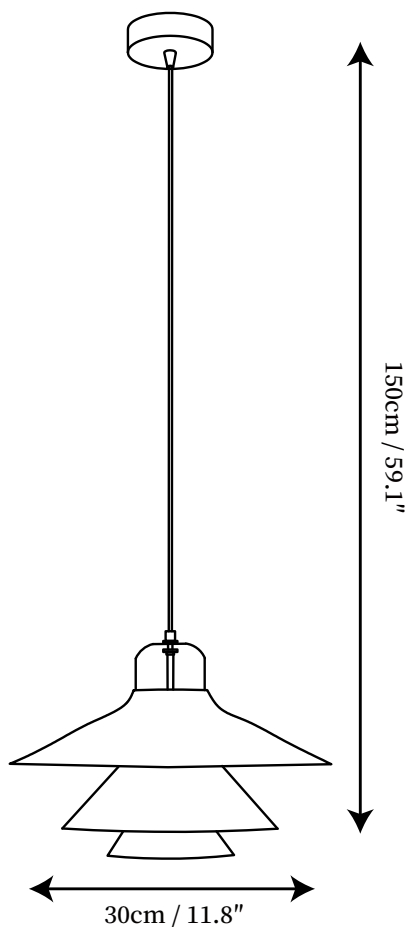

SPECIFICATION SHEET

SPECIFICATION DETAILS

*For custom options, consult factory for details

Fixture Dimensions	D 11.8" x H 59.1"
Light source	E26 or E27 (bulb not included)
Wattage	MAX 40W incandescent bulb or LED equivalent.
Voltage	AC 110-240V
Mounting	Hardwired.
Dimming	Compatible with dimmable bulbs (bulb not included)
Control method	Compatible with common wall switches (
Finishes	White, Red, Green
Shade Details	White
Material	Aluminum, Glass
Wire Length	The standard length of the cord is 59" (150 cm), the length is adjustable.

SPECIFICATION SHEET

SPECIFICATION DETAILS

*For custom options, consult factory for details

Fixture Dimensions	D 15.7" x H 59.1"
Light source	E26 or E27 (bulb not included)
Wattage	MAX 40W incandescent bulb or LED equivalent.
Voltage	AC 110-240V
Mounting	Hardwired.
Dimming	Compatible with dimmable bulbs (bulb not included)
Control method	Compatible with common wall switches (not included)
Finishes	White, Red, Green
Shade Details	White
Material	Aluminum, Glass
Wire Length	The standard length of the cord is 59" (150 cm), the length is adjustable.