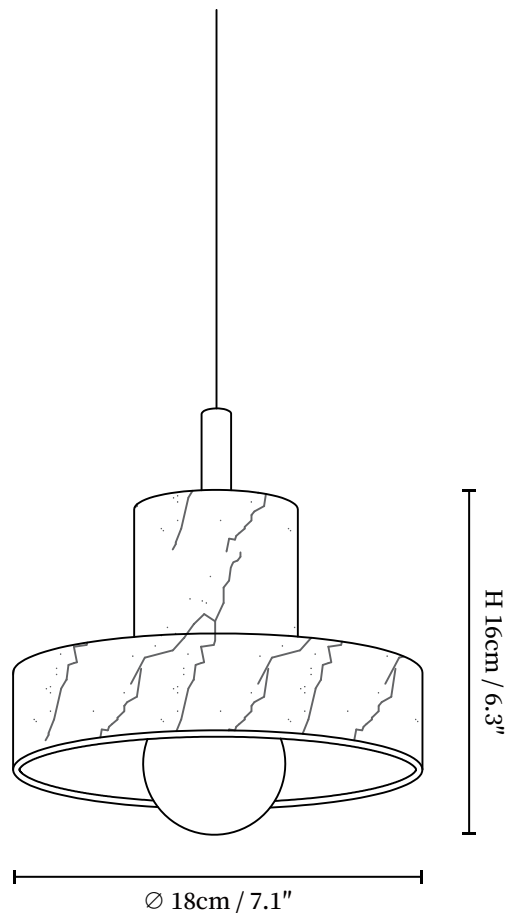

SPECIFICATION SHEET

SPECIFICATION DETAILS

*For custom options, consult factory for details

Fixture Dimensions	D 7.1" x H 6.3"
Light source	Integrated LED
Wattage	Total power ~5 watts
Voltage	AC 110-240V
Dimming	Not supported
CRI(Ra)	90+CRI
Mounting	Hardwired.
LED Rated Life	50000 hours
Color Temperature	Warm Light (3000K), Neutral Light (4000K), Cool Light (6000K)
Control method	Compatible with common wall switches(not included)
Finishes	Gold.
Shade Details	White.
Material	Marble, Metal.
Wire Length	The standard length of the cord is 59" (150 cm), the length is adjustable.