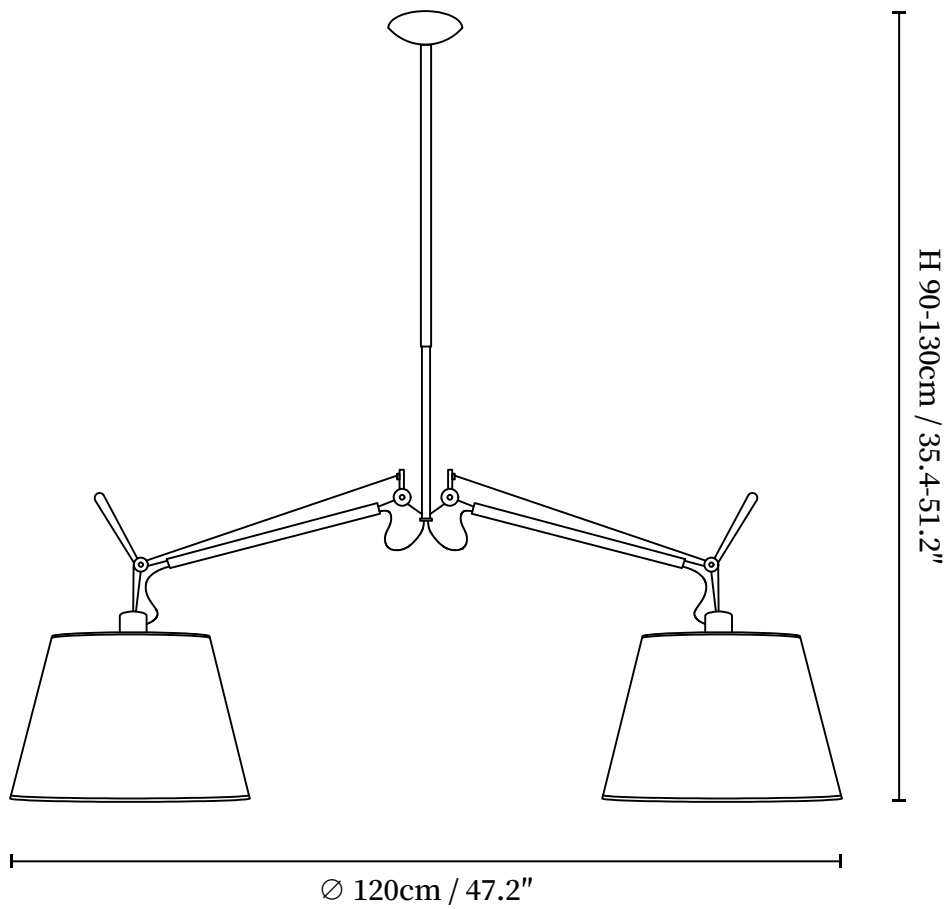

## SPECIFICATION DETAILS

\*For custom options, consult factory for details

<b>Fixture Dimensions</b>	D 47.2" x H 35.4-51.2"
<b>Light source</b>	E26 or E27 (bulb not included)
<b>Wattage</b>	MAX 40W incandescent bulb or LED equivalent.
<b>Voltage</b>	AC 110-240V
<b>Mounting</b>	Hardwired.
<b>Dimming</b>	Compatible with dimmable bulbs (bulb not included)
<b>Control method</b>	Compatible with common wall switches(not included)
<b>Finishes</b>	Chrome.
<b>Shade Details</b>	White.
<b>Material</b>	Metal, Fabric.