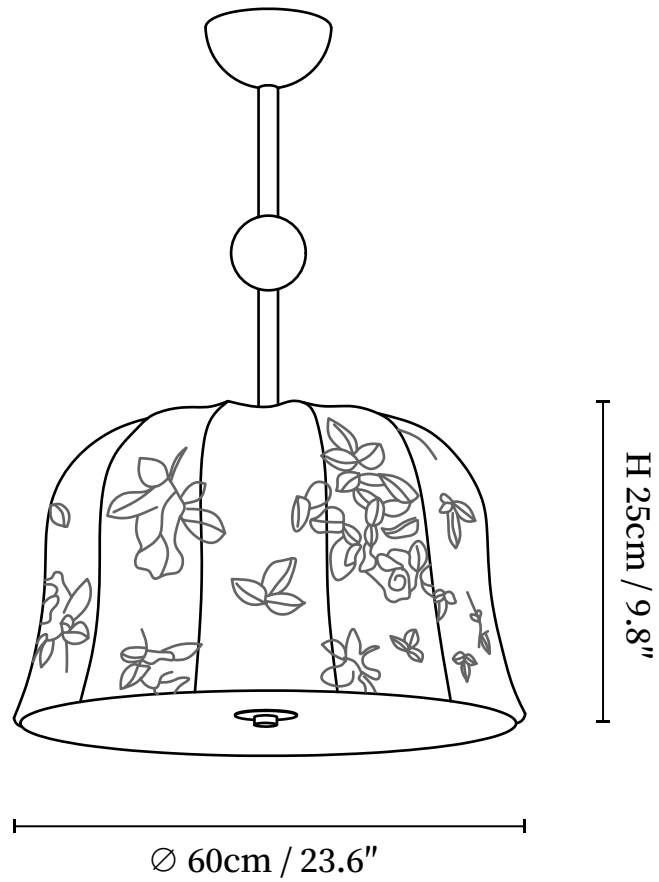

SPECIFICATION SHEET

SPECIFICATION DETAILS

*For custom options, consult factory for details

Fixture Dimensions	D 15.7" x H 9.8", D 19.7" x H 9.8", D 23.6" x H 9.8"
Light source	E26 or E27 (bulb not included)
Wattage	MAX 40W incandescent bulb or LED equivalent.
Voltage	AC 110-240V
Mounting	Hardwired.
Dimming	Compatible with dimmable bulbs (bulb not included)
Control method	Compatible with common wall switches (not included)
Finishes	Gold, Black.
Shade Details	White.
Material	Metal, Fabric, Wood.
Rod Length	Suspension rod is 11.8", and can be spliced as needed.