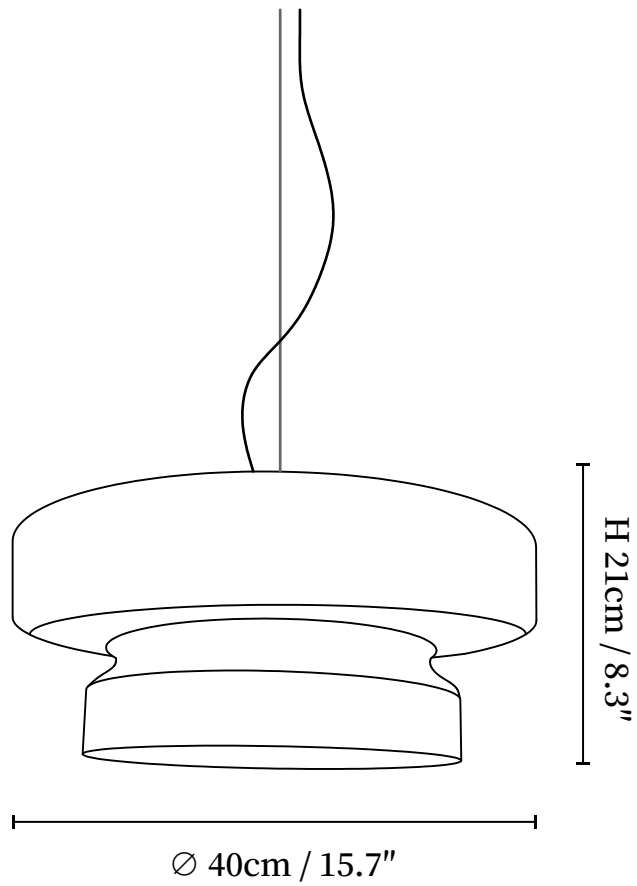

SPECIFICATION SHEET

SPECIFICATION DETAILS

*For custom options, consult factory for details

Fixture Dimensions	Ø 15.7" x H 8.3"
Light source	E26 or E27 (bulb not included)
Wattage	MAX 40W incandescent bulb or LED equivalent.
Voltage	AC 110-240V
Mounting	Hardwired.
Dimming	Compatible with dimmable bulbs (bulb not included)
Control method	Compatible with common wall switches(
Finishes	Brass.
Shade Details	Amber Red, Dark Green, Purple.
Material	Glass, Metal.
Wire Length	The standard length of the suspended wire is 59 "(150 cm) and the length is adjustable.