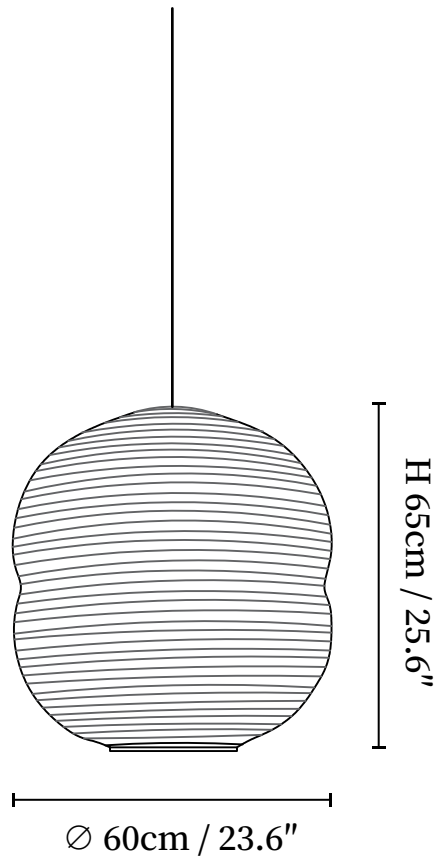

SPECIFICATION SHEET

SPECIFICATION DETAILS

*For custom options, consult factory for details

Fixture Dimensions	D 15.7" x H 16.5", D 23.6" x H 25.6"
Light source	E26 or E27 (bulb not included)
Wattage	MAX 40W incandescent bulb or LED equivalent.
Voltage	AC 110-240V
Mounting	Hardwired.
Dimming	Compatible with dimmable bulbs (bulb not included)
Control method	Compatible with common wall switches (not included)
Finishes	White.
Shade Details	White.
Material	Rice Paper, Steel Wire, Metal.
Wire Length	The standard length of the suspended wire is 59 "(150 cm) and the length is adjustable.