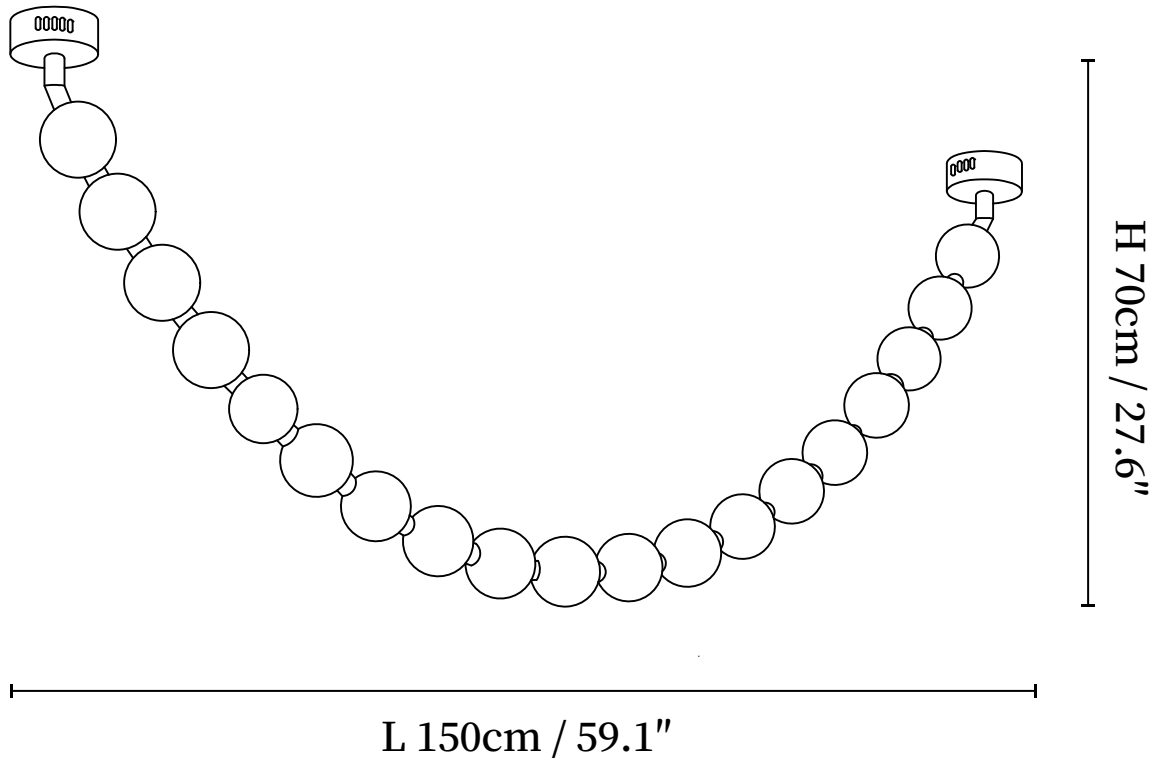

SPECIFICATION SHEET

SPECIFICATION DETAILS

*For custom options, consult factory for details

Fixture Dimensions	D 63" x H 33.5", Total length 2.3 meters.
Light source	Integrated LED
Wattage	Total power ~5 watts
Voltage	AC 110-240V
Dimming	Not supported
CRI(Ra)	90+CRI
Mounting	Ceiling.
LED Rated Life	30000 hours
Color Temperature	Warm Light (3000K), Neutral Light (4000K), Cool Light (6000K)
Control method	Compatible with common wall switches(not included)
Finishes	Walnut Color, Gold
Shade Details	White.
Material	Acrylic, Metal.

SPECIFICATION SHEET

SPECIFICATION DETAILS

*For custom options, consult factory for details

Fixture Dimensions	D 59.1" x H 27.6", Total length 2.3 meters.
Light source	Integrated LED
Wattage	Total power ~5 watts
Voltage	AC 110-240V
Dimming	Not supported
CRI(Ra)	90+CRI
Mounting	Ceiling.
LED Rated Life	30000 hours
Color Temperature	Warm Light (3000K), Neutral Light (4000K), Cool Light (6000K)
Control method	Compatible with common wall switches(not included)
Finishes	Walnut Color, Gold
Shade Details	White.
Material	Acrylic, Wood, Metal.