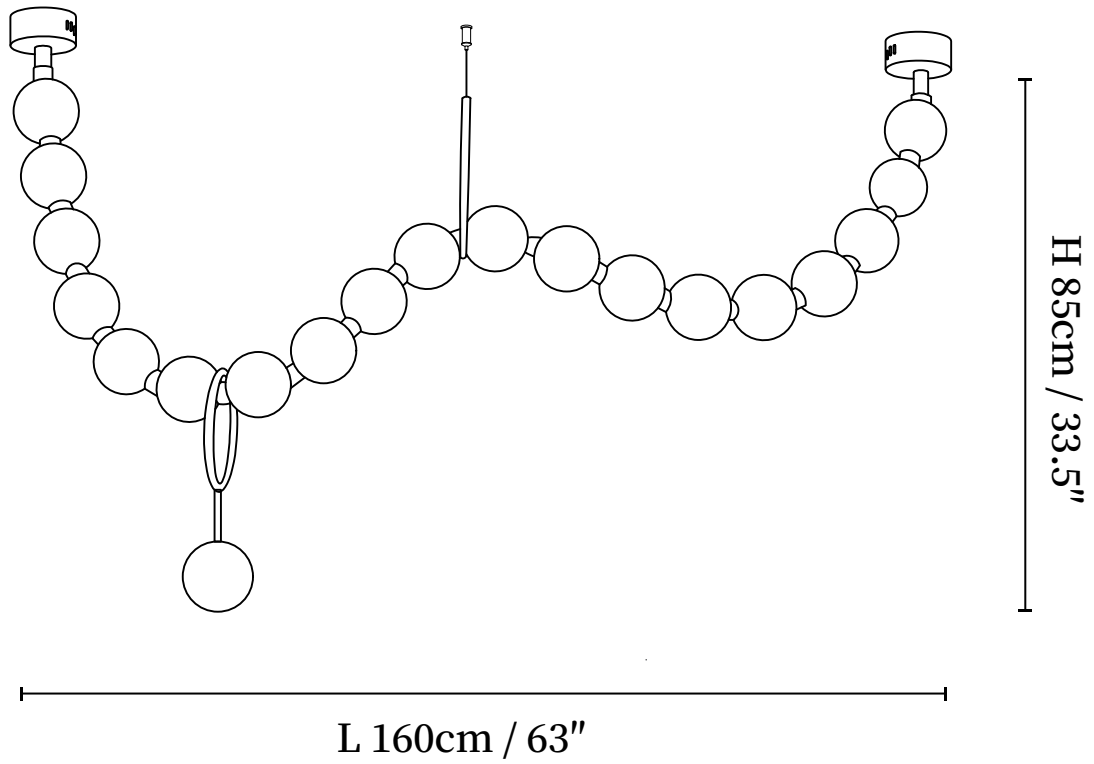

SPECIFICATION SHEET

SPECIFICATION DETAILS

*For custom options, consult factory for details

Fixture Dimensions	D 63" x H 33.5", Total length 2.3 meters.
Light source	Integrated LED
Wattage	Total power ~5 watts
Voltage	AC 110-240V
Dimming	Not supported
CRI(Ra)	90+CRI
Mounting	Ceiling.
LED Rated Life	30000 hours
Color Temperature	Warm Light (3000K), Neutral Light (4000K), Cool Light (6000K)
Control method	Compatible with common wall switches(not included)
Finishes	Walnut Color, Gold
Shade Details	White.
Material	Acrylic, Metal.

SPECIFICATION SHEET

SPECIFICATION DETAILS

*For custom options, consult factory for details

Fixture Dimensions	D 59.1" x H 27.6", Total length 2.3 meters.
Light source	Integrated LED
Wattage	Total power ~5 watts
Voltage	AC 110-240V
Dimming	Not supported
CRI(Ra)	90+CRI
Mounting	Ceiling.
LED Rated Life	30000 hours
Color Temperature	Warm Light (3000K), Neutral Light (4000K), Cool Light (6000K)
Control method	Compatible with common wall switches(not included)
Finishes	Walnut Color, Gold
Shade Details	White.
Material	Acrylic, Wood, Metal.