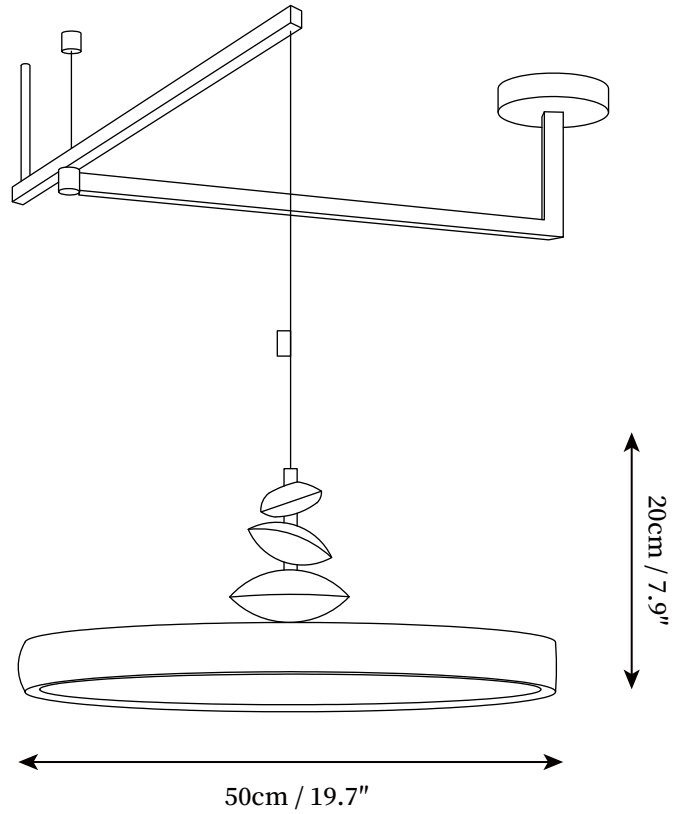

SPECIFICATION SHEET

SPECIFICATION DETAILS

*For custom options, consult factory for details

Fixture Dimensions	D 11.8" x H 7.9" D 15.7" x H 7.9" D 19.7" x H 7.9"
Light source	Integrated LED
Wattage	~ 5W
Voltage	AC 110-240V
Dimming	Not supported
CRI(Ra)	90+ CRI
Mounting	Hardwired.
LED Rated Life	30000 hours
Color Temperature	Warm Light (3000K), Neutral Light (4000K), Cool Light (6000K)
Control method	Compatible with common wall switches(not included)
Finishes	White, Green.
Shadow Details	White.
Material	Metal, Acrylic.
Wire Length	The standard length of the cord is 59" (150 cm), the length is adjustable.