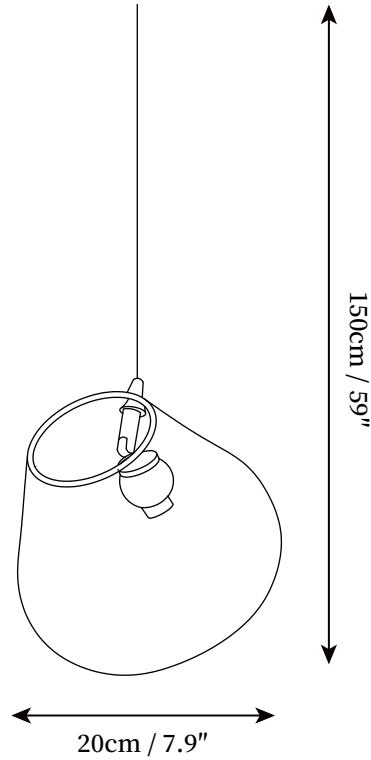

SPECIFICATION SHEET

SPECIFICATION DETAILS

*For custom options, consult factory for details

| | |
|----------------------------|--|
| | D 7.9" x H 59" |
| Fixture Dimmensions | Integrated LED |
| Light source | ~ 5W |
| Wattage | AC 110-240V |
| Voltage | Not supported |
| Dimming | |
| CRI(Ra) | 90+ CRI |
| Mounting | Hardwired. |
| LED Rated Life | 30000 hours |
| Color Temperature | Warm Light (3000K), Neutral Light (4000K), Cool Light (6000K) |
| Control method | Compatible with common wall switches (not included) |
| Finishes | White, Blue, Smoke gray, Pink, Amber, Burgundy, Purple. |
| Shadow Details | White, Blue, Smoke gray, Pink, Amber, Burgundy, Purple. |
| Material | Metal, Glass. |
| Wire Length | The standard length of the cord is 59" (150 cm), the length is adjustable. |