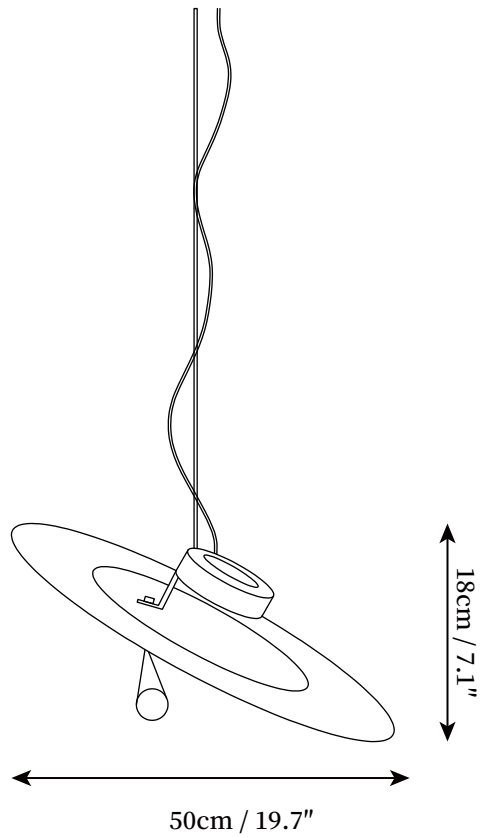

SPECIFICATION SHEET

SPECIFICATION DETAILS

*For custom options, consult factory for details

Fixture Dimensions	D 19.7" x H 7.1"
Light source	Integrated LED
Wattage	~ 5W
Voltage	AC 110-240V
Dimming	Not supported
CRI(Ra)	90+ CRI
Mounting	Hardwired.
LED Rated Life	30000 hours
Color Temperature	Warm Light (3000K), Neutral Light (4000K), Cool Light (6000K)
Control method	Compatible with common wall switches (not included)
Finishes	Black, Gold, White, Red.
Shadow Details	Clear.
Material	Metal, Iron, Aluminum, Acrylic.
Wire Length	The standard length of the cord is 59" (150 cm), the length is adjustable.