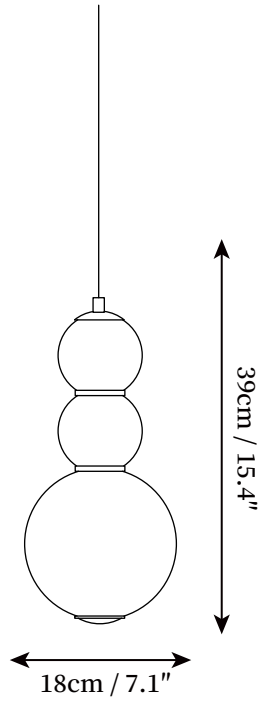

SPECIFICATION SHEET

SPECIFICATION DETAILS

*For custom options, consult factory for details

Fixture Dimensions	D 7.1" x H 15.4" (3 Heads)
Light source	Integrated LED
Wattage	~ 5W
Voltage	AC 110-240V
Dimming	Not supported
CRI(Ra)	90+ CRI
Mounting	Hardwired.
LED Rated Life	30000 hours
Color Temperature	Warm Light (3000K), Neutral Light (4000K), Cool Light (6000K)
Control method	Compatible with common wall switches (not included)
Finishes	Gold.
Shadow Details	White.
Material	Metal, Glass.
Wire Length	The standard length of the cord is 59" (150 cm), the length is adjustable.