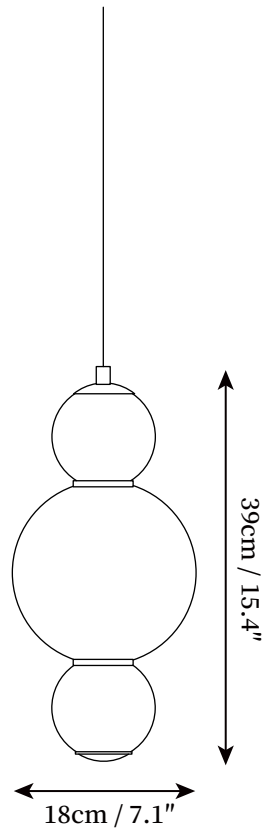

SPECIFICATION SHEET

SPECIFICATION DETAILS

*For custom options, consult factory for details

Fixture Dimensions	D 7.1" x H 15.4" (3 Heads)
Light source	Integrated LED
Wattage	~ 5W
Voltage	AC 110-240V
Dimming	Not supported
CRI(Ra)	90+ CRI
Mounting	Hardwired.
LED Rated Life	30000 hours
Color Temperature	Warm Light (3000K), Neutral Light (4000K), Cool Light (6000K)
Control method	Compatible with common wall switches(not included)
Finishes	Gold.
Shadow Details	White.
Material	Metal, Glass.
Wire Length	The standard length of the cord is 59" (150 cm), the length is adjustable.