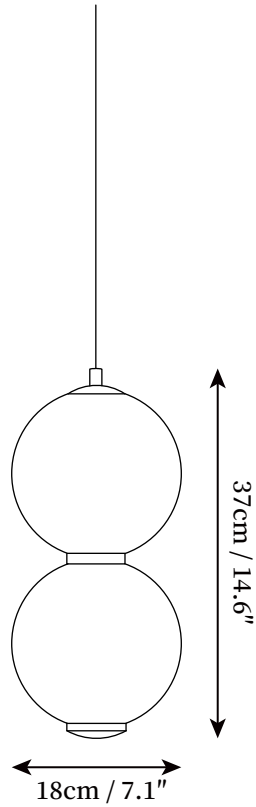

## SPECIFICATION DETAILS

\*For custom options, consult factory for details

<b>Fixture Dimensions</b>	D 3.9" x H 4.3" D 7.1" x H 7.5" (1 Head)
<b>Light source</b>	Integrated LED
<b>Wattage</b>	~ 5W
<b>Voltage</b>	AC 110-240V
<b>Dimming</b>	Not supported
<b>CRI(Ra)</b>	90+ CRI
<b>Mounting</b>	Hardwired.
<b>LED Rated Life</b>	30000 hours
<b>Color Temperature</b>	Warm Light (3000K), Neutral Light (4000K), Cool Light (6000K)
<b>Control method</b>	Compatible with common wall switches(not included)
<b>Finishes</b>	Gold.
<b>Shadow Details</b>	White.
<b>Material</b>	Metal, Glass.
<b>Wire Length</b>	The standard length of the cord is 59" (150 cm), the length is adjustable.

## SPECIFICATION DETAILS

\*For custom options, consult factory for details

<b>Fixture Dimensions</b>	D 3.9" x H 8.3" D 7.1" x H 14.6" (2 Heads)
<b>Light source</b>	Integrated LED
<b>Wattage</b>	~ 5W
<b>Voltage</b>	AC 110-240V
<b>Dimming</b>	Not supported
<b>CRI(Ra)</b>	90+ CRI
<b>Mounting</b>	Hardwired.
<b>LED Rated Life</b>	30000 hours
<b>Color Temperature</b>	Warm Light (3000K), Neutral Light (4000K), Cool Light (6000K)
<b>Control method</b>	Compatible with common wall switches(not included)
<b>Finishes</b>	Gold.
<b>Shadow Details</b>	White.
<b>Material</b>	Metal, Glass.
<b>Wire Length</b>	The standard length of the cord is 59" (150 cm), the length is adjustable.