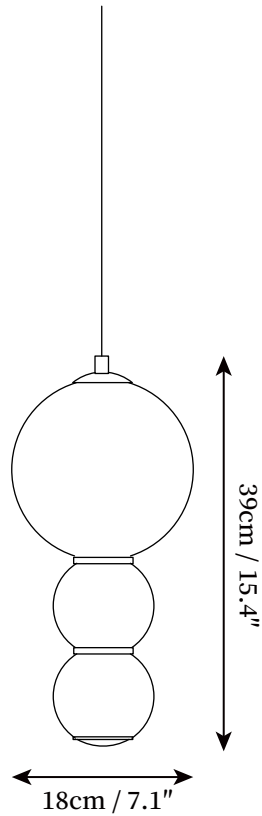

SPECIFICATION SHEET

SPECIFICATION DETAILS

*For custom options, consult factory for details

Fixture Dimensions	D 7.1" x H 15.4" (3 Heads)
Light source	Integrated LED
Wattage	~ 5W
Voltage	AC 110-240V
Dimming	Not supported
CRI(Ra)	90+ CRI
Mounting	Hardwired.
LED Rated Life	30000 hours
Color Temperature	Warm Light (3000K), Neutral Light (4000K), Cool Light (6000K)
Control method	Compatible with common wall switches (not included)
Finishes	Gold.
Shadow Details	White.
Material	Metal, Glass.
Wire Length	The standard length of the cord is 59" (150 cm), the length is adjustable.