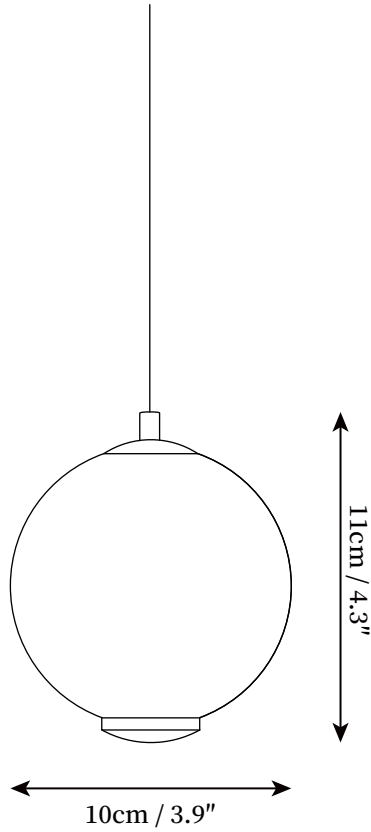

## SPECIFICATION DETAILS

\*For custom options, consult factory for details

<b>Fixture Dimensions</b>	D 3.9" x H 4.3" D 7.1" x H 7.5" (1 Head)
<b>Light source</b>	Integrated LED
<b>Wattage</b>	~ 5W
<b>Voltage</b>	AC 110-240V
<b>Dimming</b>	Not supported
<b>CRI(Ra)</b>	90+ CRI
<b>Mounting</b>	Hardwired.
<b>LED Rated Life</b>	30000 hours
<b>Color Temperature</b>	Warm Light (3000K), Neutral Light (4000K), Cool Light (6000K)
<b>Control method</b>	Compatible with common wall switches(not included)
<b>Finishes</b>	Gold.
<b>Shadow Details</b>	White.
<b>Material</b>	Metal, Glass.
<b>Wire Length</b>	The standard length of the cord is 59" (150 cm), the length is adjustable.

## SPECIFICATION DETAILS

\*For custom options, consult factory for details

<b>Fixture Dimensions</b>	D 3.9" x H 8.3" D 7.1" x H 14.6" (2 Heads)
<b>Light source</b>	Integrated LED
<b>Wattage</b>	~ 5W
<b>Voltage</b>	AC 110-240V
<b>Dimming</b>	Not supported
<b>CRI(Ra)</b>	90+ CRI
<b>Mounting</b>	Hardwired.
<b>LED Rated Life</b>	30000 hours
<b>Color Temperature</b>	Warm Light (3000K), Neutral Light (4000K), Cool Light (6000K)
<b>Control method</b>	Compatible with common wall switches(not included)
<b>Finishes</b>	Gold.
<b>Shadow Details</b>	White.
<b>Material</b>	Metal, Glass.
<b>Wire Length</b>	The standard length of the cord is 59" (150 cm), the length is adjustable.