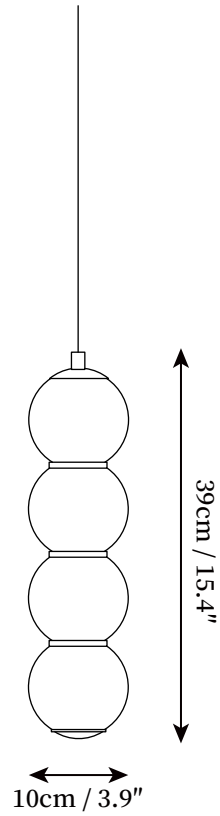

SPECIFICATION SHEET

SPECIFICATION DETAILS

*For custom options, consult factory for details

Fixture Dimensions	D 3.9" x H 15.4" (4 Heads)
Light source	Integrated LED
Wattage	~ 5W
Voltage	AC 110-240V
Dimming	Not supported
CRI(Ra)	90+ CRI
Mounting	Hardwired.
LED Rated Life	30000 hours
Color Temperature	Warm Light (3000K), Neutral Light (4000K), Cool Light (6000K)
Control method	Compatible with common wall switches (not included)
Finishes	Gold.
Shadow Details	White.
Material	Metal, Glass.
Wire Length	The standard length of the cord is 59" (150 cm), the length is adjustable.