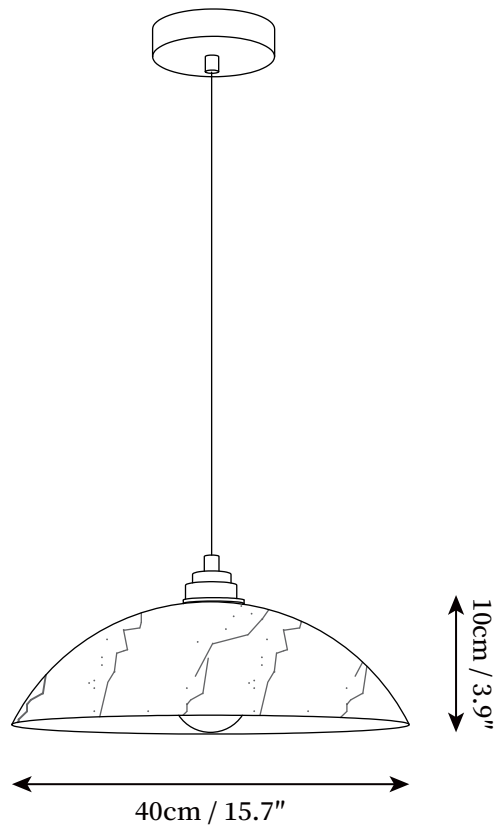

SPECIFICATION SHEET

SPECIFICATION DETAILS

*For custom options, consult factory for details

Fixture Dimensions	Ø 11.8" x H 3.1", Ø 15.7" x H 3.9"
Light source	E26 or E27 (bulb not included)
Wattage	MAX 40W incandescent bulb or LED equivalent.
Voltage	AC 110-240V
Mounting	Hardwired.
Dimming	Compatible with dimmable bulbs (bulb not included)
Control method	Compatible with common wall switches (not included)
Finishes	Brass.
Shade Details	White.
Material	Brass, Alabaster.
Wire Length	The standard length of the suspended wire is 59 "(150 cm) and the length is adjustable.