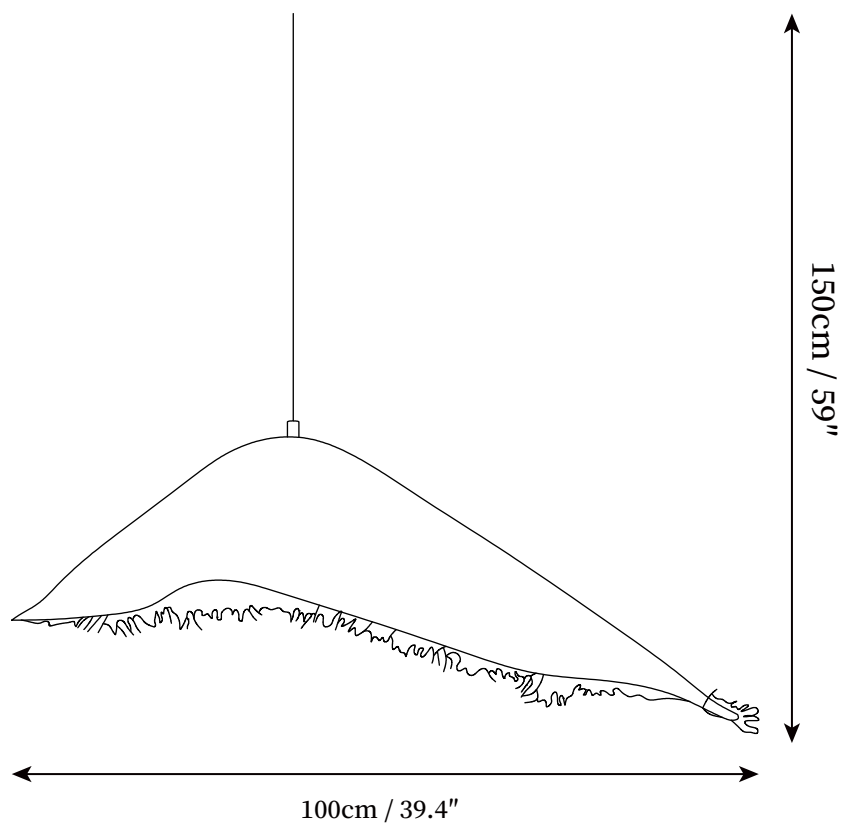

SPECIFICATION SHEET

SPECIFICATION DETAILS

*For custom options, consult factory for details

Fixture Dimensions	D 23.6" x H 59" D 31.5" x H 59" D 39.4" x H 59"
Light source	E26 or E27 (bulb not included)
Wattage	MAX 40W incandescent bulb or LED equivalent.
Voltage	AC 110-240V
Mounting	Hardwired.
Dimming	Compatible with dimmable bulbs (bulb not included)
Control method	Compatible with common wall switches(not included)
Finishes	White.
Shade Details	White.
Material	Metal, FRP.
Wire Length	The standard length of the suspended wire is 59 "(150 cm) and the length is adjustable.