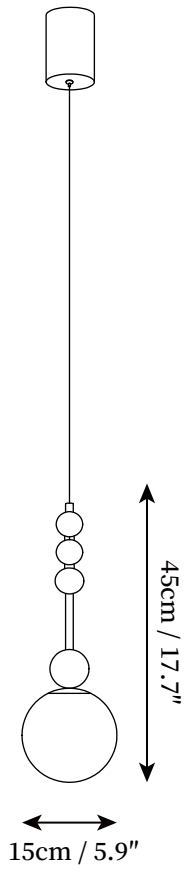

# SPECIFICATION SHEET

---

## SPECIFICATION DETAILS

\*For custom options, consult factory for details

---

<b>Fixture Dimensions</b>	D 5.9" x H 17.7"
<b>Light source</b>	E26 or E27 (bulb not included)
<b>Wattage</b>	MAX 40W incandescent bulb or LED equivalent.
<b>Voltage</b>	AC 110-240V
<b>Mounting</b>	Hardwired.
<b>Dimming</b>	Compatible with dimmable bulbs (bulb not included)
<b>Control method</b>	Compatible with common wall switches(not included)
<b>Finishes</b>	Chrome, Black, Walnut.
<b>Shade Details</b>	White.
<b>Material</b>	Metal, Wood, Glass.
<b>Wire Length</b>	The standard length of the suspended wire is 59 "(150 cm) and the length is adjustable.