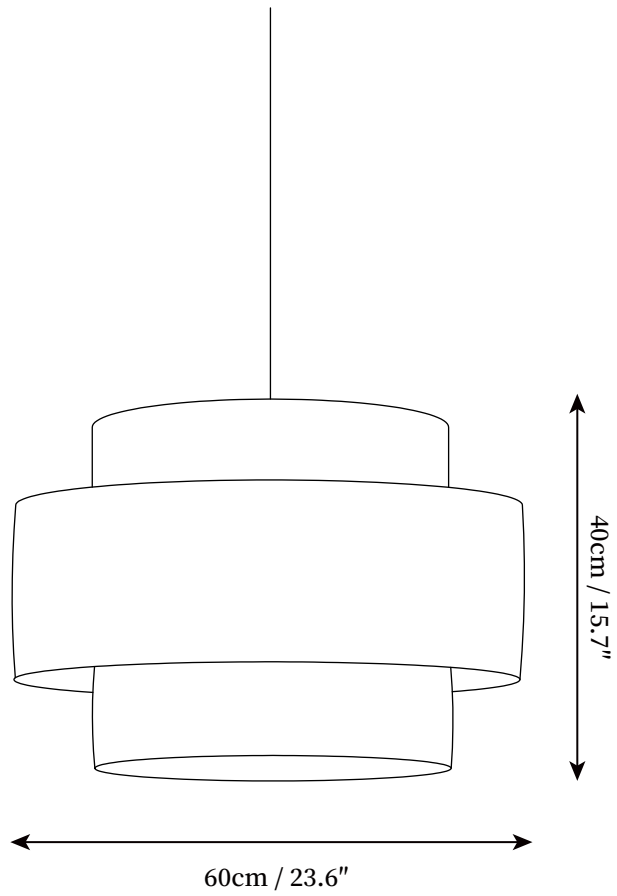

SPECIFICATION SHEET

SPECIFICATION DETAILS

*For custom options, consult factory for details

| | |
|---------------------------|---|
| Fixture Dimensions | D 15.7" x H 11" D 19.7" x H 13.8" D 23.6" x H 15.7" |
| Light source | E26 or E27 (bulb not included) |
| Wattage | MAX 40W incandescent bulb or LED equivalent. |
| Voltage | AC 110-240V |
| Mounting | Hardwired. |
| Dimming | Compatible with dimmable bulbs (bulb not included) |
| Control method | Compatible with common wall switches(not included) |
| Finishes | Natural straw. |
| Shade Details | Natural straw. |
| Material | Metal, Raffia Straw. |
| Wire Length | The standard length of the suspended wire is 59 "(150 cm) and the length is adjustable. |

SPECIFICATION SHEET

SPECIFICATION DETAILS

*For custom options, consult factory for details

| | |
|---------------------------|---|
| Fixture Dimensions | D 21.7" x H 13" D 25.6" x H 15.4" |
| Light source | E26 or E27 (bulb not included) |
| Wattage | MAX 40W incandescent bulb or LED equivalent. |
| Voltage | AC 110-240V |
| Mounting | Hardwired. |
| Dimming | Compatible with dimmable bulbs (bulb not included) |
| Control method | Compatible with common wall switches (not included) |
| Finishes | Natural straw. |
| Shade Details | Natural straw. |
| Material | Metal, Raffia Straw. |
| Wire Length | The standard length of the suspended wire is 59 "(150 cm) and the length is adjustable. |