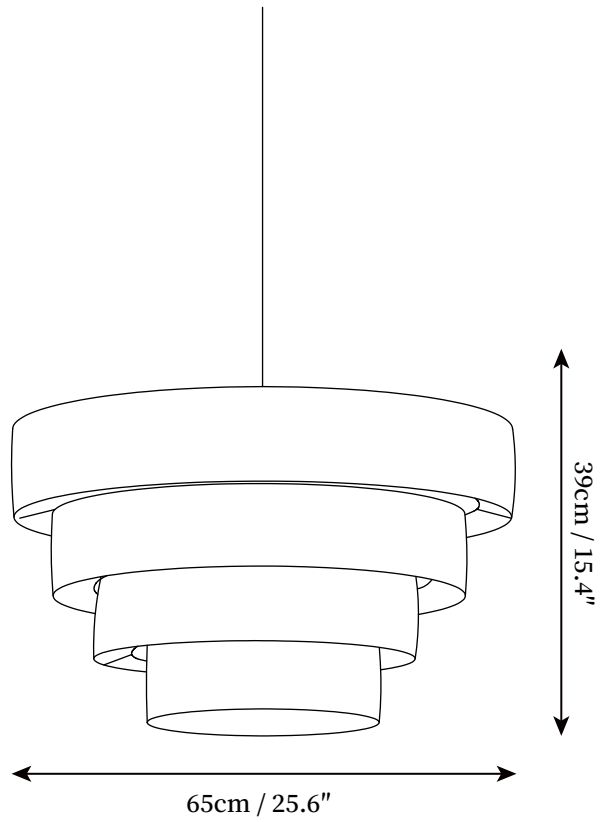

SPECIFICATION SHEET

SPECIFICATION DETAILS

*For custom options, consult factory for details

| | |
|---------------------------|---|
| Fixture Dimensions | D 15.7" x H 11" D 19.7" x H 13.8" D 23.6" x H 15.7" |
| Light source | E26 or E27 (bulb not included) |
| Wattage | MAX 40W incandescent bulb or LED equivalent. |
| Voltage | AC 110-240V |
| Mounting | Hardwired. |
| Dimming | Compatible with dimmable bulbs (bulb not included) |
| Control method | Compatible with common wall switches(not included) |
| Finishes | Natural straw. |
| Shade Details | Natural straw. |
| Material | Metal, Raffia Straw. |
| Wire Length | The standard length of the suspended wire is 59 "(150 cm) and the length is adjustable. |

SPECIFICATION SHEET

SPECIFICATION DETAILS

*For custom options, consult factory for details

| | |
|---------------------------|---|
| Fixture Dimensions | D 21.7" x H 13" D 25.6" x H 15.4" |
| Light source | E26 or E27 (bulb not included) |
| Wattage | MAX 40W incandescent bulb or LED equivalent. |
| Voltage | AC 110-240V |
| Mounting | Hardwired. |
| Dimming | Compatible with dimmable bulbs (bulb not included) |
| Control method | Compatible with common wall switches (not included) |
| Finishes | Natural straw. |
| Shade Details | Natural straw. |
| Material | Metal, Raffia Straw. |
| Wire Length | The standard length of the suspended wire is 59 "(150 cm) and the length is adjustable. |