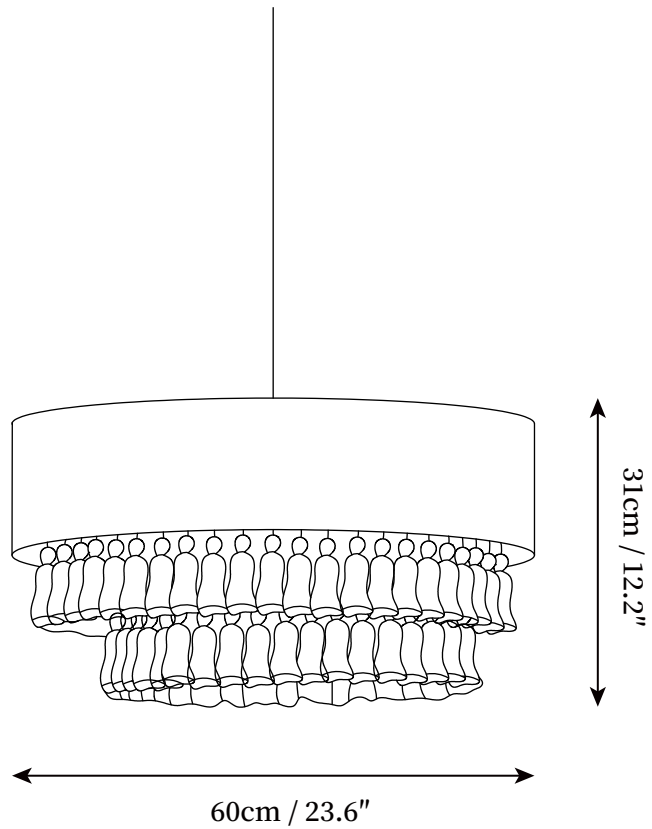

SPECIFICATION SHEET

SPECIFICATION DETAILS

*For custom options, consult factory for details

Fixture Dimensions	D 15.7" x H 8.3" D 19.7" x H 10.2" D 23.6" x H 12.2"
Light source	E26 or E27 (bulb not included)
Wattage	MAX 40W incandescent bulb or LED equivalent.
Voltage	AC 110-240V
Mounting	Hardwired.
Dimming	Compatible with dimmable bulbs (bulb not included)
Control method	Compatible with common wall switches(not included)
Finishes	Beige.
Shade Details	Beige.
Material	Hemp rope, Tassels, Fabric, Metal.
Wire Length	The standard length of the suspended wire is 59 "(150 cm) and the length is adjustable.