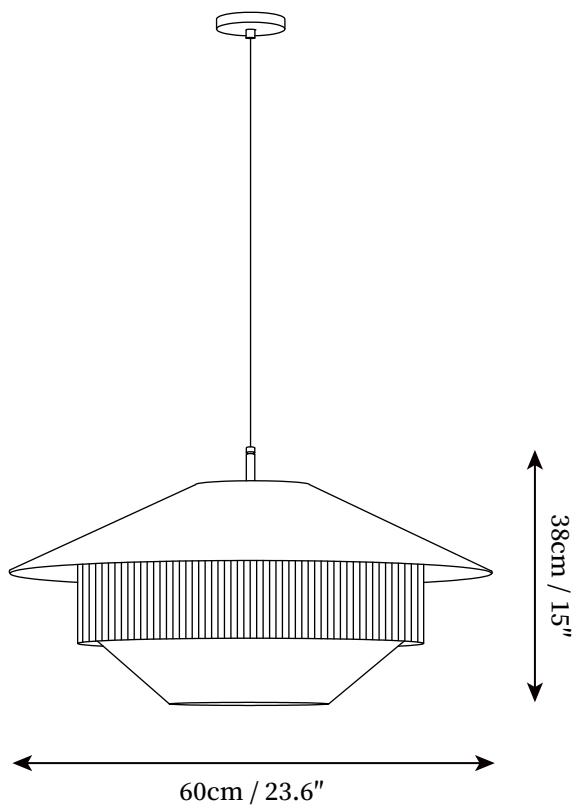

SPECIFICATION SHEET

SPECIFICATION DETAILS

*For custom options, consult factory for details

Fixture Dimensions	D 19.7" x H 59" D 23.6" x H 59"
Light source	E26 or E27 (bulb not included)
Wattage	MAX 40W incandescent bulb or LED equivalent.
Voltage	AC 110-240V
Mounting	Hardwired.
Dimming	Compatible with dimmable bulbs (bulb not included)
Control method	Compatible with common wall switches (not included)
Finishes	Nature Hemp rope, Black.
Shade Details	White.
Material	Hemp rope, Fabric linen, Metal.
Wire Length	The standard length of the suspended wire is 59 "(150 cm) and the length is adjustable.
