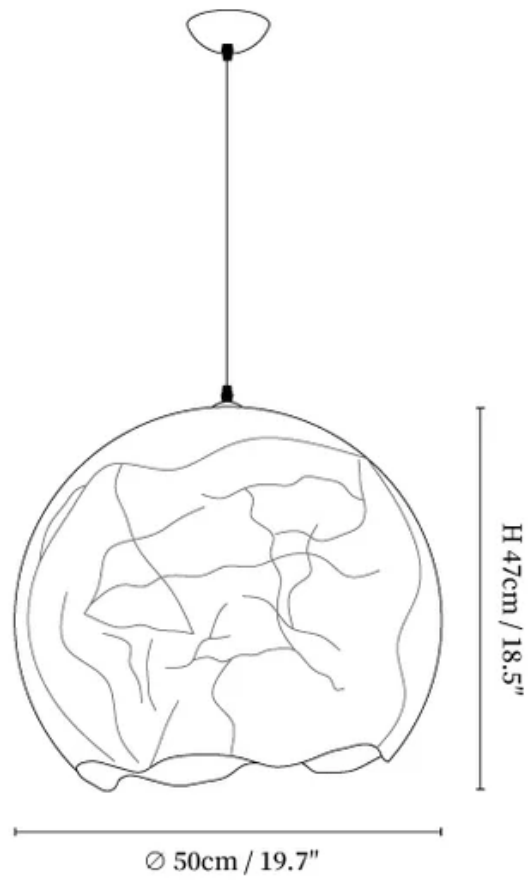

SPECIFICATION SHEET

SPECIFICATION DETAILS

*For custom options, consult factory for details

Fixture Dimensions	D 11.8" x H 11.4", D 15.7" x H 15", D 19.7" x H 18.5"
Light source	E27 or E26. (bulb not included)
Wattage	MAX 40W incandescent bulb or LED equivalent.
Voltage	AC 110-240V
Mounting	Hardwired.
Dimming	Compatible with dimmable bulbs (bulb not included)
Control method	Compatible with common wall switches(
Finishes	White.
Shade Details	White.
Material	Metal, Acrylic shade, Paper art, Natural mulberry silk.
Wire Length	The standard length of the cord is 59" (150 cm), the length is adjustable.