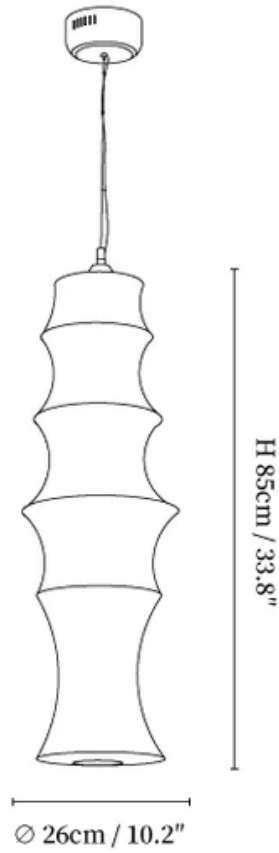

SPECIFICATION SHEET

SPECIFICATION DETAILS

*For custom options, consult factory for details

Fixture Dimensions	D 10.2" x H 33.8"
Light source	Integrated LED
Wattage	Single 5W LED light source
Voltage	AC 110-240V
Dimming	Not supported
CRI(Ra)	90+ CRI
Mounting	Hardwired.
LED Rated Life	30000 hours
Color Temperature	Warm Light (3000K), Neutral Light (4000K), Cool Light (6000K)
Control method	Compatible with common wall switches (not included).
Finishes	White.
Shadow Details	White.
Material	Metal, Natural Mulberry Silk.
Wire Length	The standard length of the cord is 59" (150 cm), the length is adjustable.

SPECIFICATION SHEET

SPECIFICATION DETAILS

*For custom options, consult factory for details

Fixture Dimensions	D 11.8" x H 49.6"
Light source	Integrated LED
Wattage	Single 5W LED light source
Voltage	AC 110-240V
Dimming	Not supported
CRI(Ra)	90+ CRI
Mounting	Hardwired.
LED Rated Life	30000 hours
Color Temperature	Warm Light (3000K), Neutral Light (4000K), Cool Light (6000K)
Control method	Compatible with common wall switches (not included).
Finishes	White.
Shadow Details	White.
Material	Metal, Natural Mulberry Silk.
Wire Length	The standard length of the cord is 59" (150 cm), the length is adjustable.

SPECIFICATION SHEET

SPECIFICATION DETAILS

*For custom options, consult factory for details

Fixture Dimensions	D 11.8" x H 65.4"
Light source	Integrated LED
Wattage	Single 5W LED light source
Voltage	AC 110-240V
Dimming	Not supported
CRI(Ra)	90+ CRI
Mounting	Hardwired.
LED Rated Life	30000 hours
Color Temperature	Warm Light (3000K), Neutral Light (4000K), Cool Light (6000K)
Control method	Compatible with common wall switches (not included).
Finishes	White.
Shadow Details	White.
Material	Metal, Natural Mulberry Silk.
Wire Length	The standard length of the cord is 59" (150 cm), the length is adjustable.