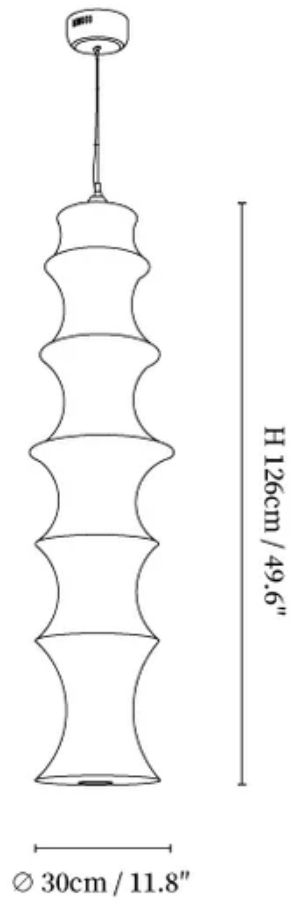

SPECIFICATION SHEET

SPECIFICATION DETAILS

*For custom options, consult factory for details

Fixture Dimensions	D 10.2" x H 33.8"
Light source	Integrated LED
Wattage	Single 5W LED light source
Voltage	AC 110-240V
Dimming	Not supported
CRI(Ra)	90+ CRI
Mounting	Hardwired.
LED Rated Life	30000 hours
Color Temperature	Warm Light (3000K), Neutral Light (4000K), Cool Light (6000K)
Control method	Compatible with common wall switches (not included).
Finishes	White.
Shadow Details	White.
Material	Metal, Natural Mulberry Silk.
Wire Length	The standard length of the cord is 59" (150 cm), the length is adjustable.

SPECIFICATION SHEET

SPECIFICATION DETAILS

*For custom options, consult factory for details

Fixture Dimensions	D 11.8" x H 49.6"
Light source	Integrated LED
Wattage	Single 5W LED light source
Voltage	AC 110-240V
Dimming	Not supported
CRI(Ra)	90+ CRI
Mounting	Hardwired.
LED Rated Life	30000 hours
Color Temperature	Warm Light (3000K), Neutral Light (4000K), Cool Light (6000K)
Control method	Compatible with common wall switches (not included).
Finishes	White.
Shadow Details	White.
Material	Metal, Natural Mulberry Silk.
Wire Length	The standard length of the cord is 59" (150 cm), the length is adjustable.

SPECIFICATION SHEET

SPECIFICATION DETAILS

*For custom options, consult factory for details

Fixture Dimensions	D 11.8" x H 65.4"
Light source	Integrated LED
Wattage	Single 5W LED light source
Voltage	AC 110-240V
Dimming	Not supported
CRI(Ra)	90+ CRI
Mounting	Hardwired.
LED Rated Life	30000 hours
Color Temperature	Warm Light (3000K), Neutral Light (4000K), Cool Light (6000K)
Control method	Compatible with common wall switches (not included).
Finishes	White.
Shadow Details	White.
Material	Metal, Natural Mulberry Silk.
Wire Length	The standard length of the cord is 59" (150 cm), the length is adjustable.