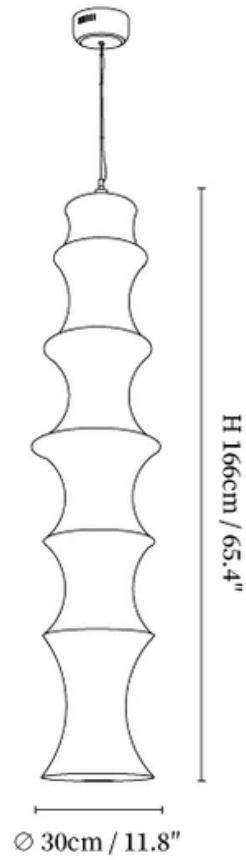

SPECIFICATION SHEET

SPECIFICATION DETAILS

*For custom options, consult factory for details

Fixture Dimensions	D 10.2" x H 33.8"
Light source	Integrated LED
Wattage	Single 5W LED light source
Voltage	AC 110-240V
Dimming	Not supported
CRI(Ra)	90+ CRI
Mounting	Hardwired.
LED Rated Life	30000 hours
Color Temperature	Warm Light (3000K), Neutral Light (4000K), Cool Light (6000K)
Control method	Compatible with common wall switches (not included).
Finishes	White.
Shadow Details	White.
Material	Metal, Natural Mulberry Silk.
Wire Length	The standard length of the cord is 59" (150 cm), the length is adjustable.

SPECIFICATION SHEET

SPECIFICATION DETAILS

*For custom options, consult factory for details

Fixture Dimensions	D 11.8" x H 49.6"
Light source	Integrated LED
Wattage	Single 5W LED light source
Voltage	AC 110-240V
Dimming	Not supported
CRI(Ra)	90+ CRI
Mounting	Hardwired.
LED Rated Life	30000 hours
Color Temperature	Warm Light (3000K), Neutral Light (4000K), Cool Light (6000K)
Control method	Compatible with common wall switches (not included).
Finishes	White.
Shadow Details	White.
Material	Metal, Natural Mulberry Silk.
Wire Length	The standard length of the cord is 59" (150 cm), the length is adjustable.

SPECIFICATION SHEET

SPECIFICATION DETAILS

*For custom options, consult factory for details

Fixture Dimensions	D 11.8" x H 65.4"
Light source	Integrated LED
Wattage	Single 5W LED light source
Voltage	AC 110-240V
Dimming	Not supported
CRI(Ra)	90+ CRI
Mounting	Hardwired.
LED Rated Life	30000 hours
Color Temperature	Warm Light (3000K), Neutral Light (4000K), Cool Light (6000K)
Control method	Compatible with common wall switches (not included).
Finishes	White.
Shadow Details	White.
Material	Metal, Natural Mulberry Silk.
Wire Length	The standard length of the cord is 59" (150 cm), the length is adjustable.