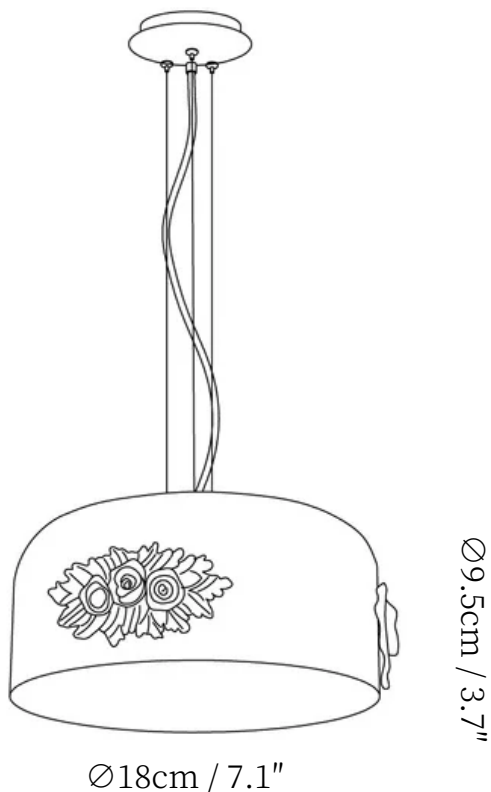

SPECIFICATION SHEET

SPECIFICATION DETAILS

*For custom options, consult factory for details

Fixture Dimensions	D 7.1" x H 3.7", D 25.6" x H 10.2", D 33.5" x H 12.6"
Light source	Integrated LED
Wattage	Single 5W LED light source
Voltage	AC 110-240V
Dimming	Not supported
CRI(Ra)	90+ CRI
Mounting	Hardwired.
LED Rated Life	30000 hours
Color Temperature	Warm Light (3000K), Neutral Light (4000K), Cool Light (6000K)
Control method	Compatible with common wall switches (not included).
Finishes	Gold.
Shadow Details	Gold foil.
Material	Metal, Aluminum, Premium K9 crystal.
Wire Length	The standard length of the cord is 59" (150 cm), the length is adjustable.