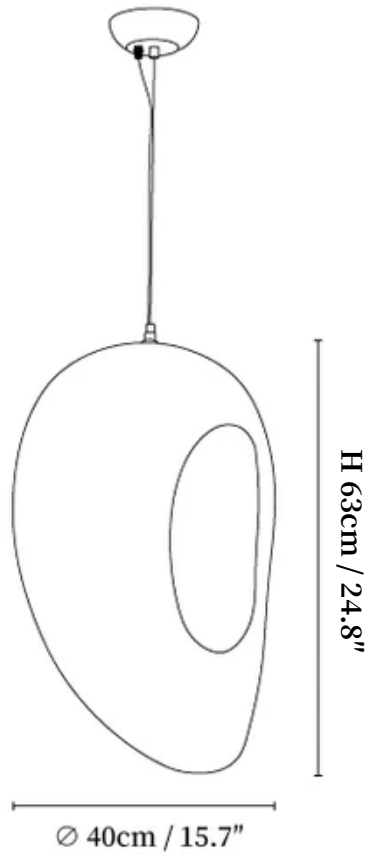

SPECIFICATION SHEET

SPECIFICATION DETAILS

*For custom options, consult factory for details

Fixture Dimensions	D 7.1" x H 18.9"
Light source	E27 or E26. (bulb not included)
Wattage	MAX 40W incandescent bulb or LED equivalent.
Voltage	AC 110-240V
Mounting	Hardwired.
Dimming	Compatible with dimmable bulbs (bulb not included)
Control method	Compatible with common wall switches (not included)
Finishes	White.
Shade Details	White.
Material	Epoxy resin composite, Metal.
Wire Length	The standard length of the cord is 59" (150 cm), the length is adjustable.

SPECIFICATION SHEET

SPECIFICATION DETAILS

*For custom options, consult factory for details

Fixture Dimensions	D 10.6" x H 11.8"
Light source	E27 or E26. (bulb not included)
Wattage	MAX 40W incandescent bulb or LED equivalent.
Voltage	AC 110-240V
Mounting	Hardwired.
Dimming	Compatible with dimmable bulbs (bulb not included)
Control method	Compatible with common wall switches(not included)
Finishes	White.
Shade Details	White.
Material	Epoxy resin composite, Metal.
Wire Length	The standard length of the cord is 59" (150 cm), the length is adjustable.

SPECIFICATION SHEET

SPECIFICATION DETAILS

*For custom options, consult factory for details

Fixture Dimensions	D 15.7" x H 24.8"
Light source	E27 or E26. (bulb not included)
Wattage	MAX 40W incandescent bulb or LED equivalent.
Voltage	AC 110-240V
Mounting	Hardwired.
Dimming	Compatible with dimmable bulbs (bulb not included)
Control method	Compatible with common wall switches (not included)
Finishes	White.
Shade Details	White.
Material	Epoxy resin composite, Metal.
Wire Length	The standard length of the cord is 59" (150 cm), the length is adjustable.