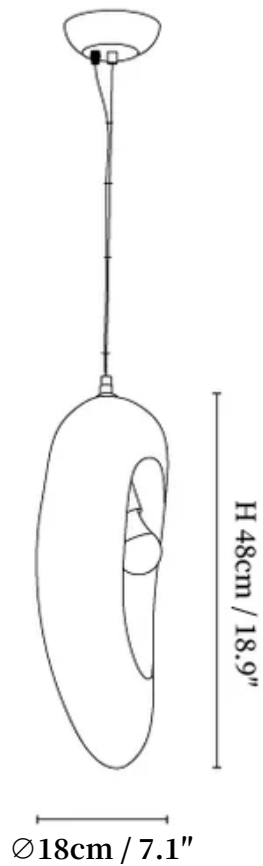

SPECIFICATION SHEET

SPECIFICATION DETAILS

*For custom options, consult factory for details

Fixture Dimensions	D 7.1" x H 18.9"
Light source	E27 or E26. (bulb not included)
Wattage	MAX 40W incandescent bulb or LED equivalent.
Voltage	AC 110-240V
Mounting	Hardwired.
Dimming	Compatible with dimmable bulbs (bulb not included)
Control method	Compatible with common wall switches (not included)
Finishes	White.
Shade Details	White.
Material	Epoxy resin composite, Metal.
Wire Length	The standard length of the cord is 59" (150 cm), the length is adjustable.

SPECIFICATION SHEET

SPECIFICATION DETAILS

*For custom options, consult factory for details

Fixture Dimensions	D 10.6" x H 11.8"
Light source	E27 or E26. (bulb not included)
Wattage	MAX 40W incandescent bulb or LED equivalent.
Voltage	AC 110-240V
Mounting	Hardwired.
Dimming	Compatible with dimmable bulbs (bulb not included)
Control method	Compatible with common wall switches(not included)
Finishes	White.
Shade Details	White.
Material	Epoxy resin composite, Metal.
Wire Length	The standard length of the cord is 59" (150 cm), the length is adjustable.

SPECIFICATION SHEET

SPECIFICATION DETAILS

*For custom options, consult factory for details

Fixture Dimensions	D 15.7" x H 24.8"
Light source	E27 or E26. (bulb not included)
Wattage	MAX 40W incandescent bulb or LED equivalent.
Voltage	AC 110-240V
Mounting	Hardwired.
Dimming	Compatible with dimmable bulbs (bulb not included)
Control method	Compatible with common wall switches (not included)
Finishes	White.
Shade Details	White.
Material	Epoxy resin composite, Metal.
Wire Length	The standard length of the cord is 59" (150 cm), the length is adjustable.