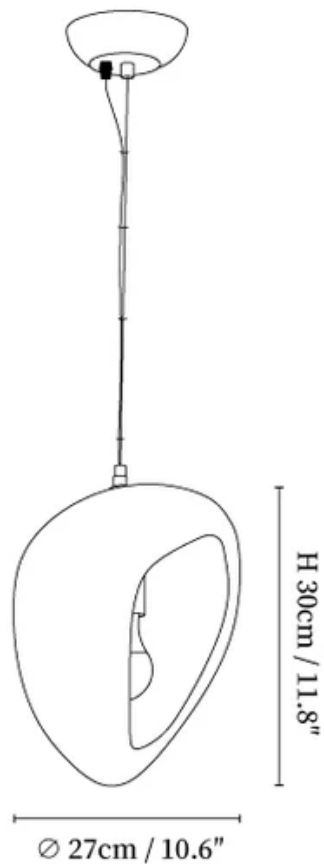

SPECIFICATION SHEET

SPECIFICATION DETAILS

*For custom options, consult factory for details

Fixture Dimensions	D 7.1" x H 18.9"
Light source	E27 or E26. (bulb not included)
Wattage	MAX 40W incandescent bulb or LED equivalent.
Voltage	AC 110-240V
Mounting	Hardwired.
Dimming	Compatible with dimmable bulbs (bulb not included)
Control method	Compatible with common wall switches (not included)
Finishes	White.
Shade Details	White.
Material	Epoxy resin composite, Metal.
Wire Length	The standard length of the cord is 59" (150 cm), the length is adjustable.

SPECIFICATION SHEET

SPECIFICATION DETAILS

*For custom options, consult factory for details

Fixture Dimensions	D 10.6" x H 11.8"
Light source	E27 or E26. (bulb not included)
Wattage	MAX 40W incandescent bulb or LED equivalent.
Voltage	AC 110-240V
Mounting	Hardwired.
Dimming	Compatible with dimmable bulbs (bulb not included)
Control method	Compatible with common wall switches(not included)
Finishes	White.
Shade Details	White.
Material	Epoxy resin composite, Metal.
Wire Length	The standard length of the cord is 59" (150 cm), the length is adjustable.

SPECIFICATION SHEET

SPECIFICATION DETAILS

*For custom options, consult factory for details

Fixture Dimensions	D 15.7" x H 24.8"
Light source	E27 or E26. (bulb not included)
Wattage	MAX 40W incandescent bulb or LED equivalent.
Voltage	AC 110-240V
Mounting	Hardwired.
Dimming	Compatible with dimmable bulbs (bulb not included)
Control method	Compatible with common wall switches (not included)
Finishes	White.
Shade Details	White.
Material	Epoxy resin composite, Metal.
Wire Length	The standard length of the cord is 59" (150 cm), the length is adjustable.