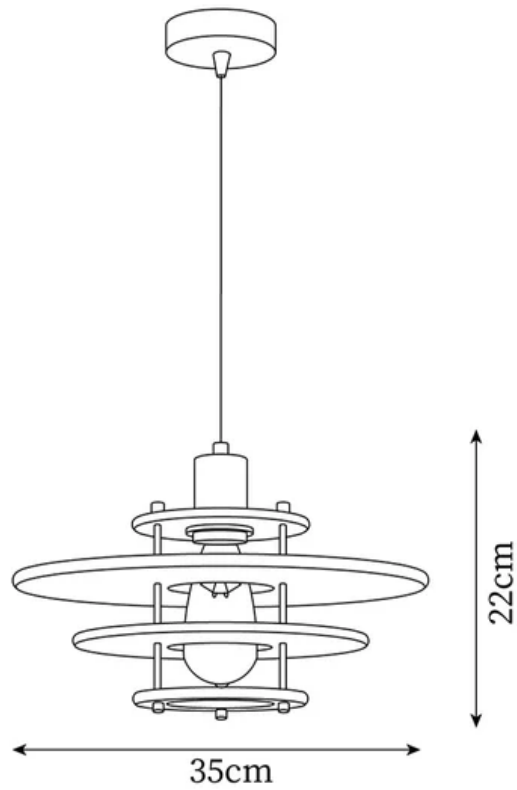

## SPECIFICATION DETAILS

\*For custom options, consult factory for details

<b>Fixture Dimensions</b>	D 13.7" x H 8.6"
<b>Light source</b>	E26 or E27. (bulb not included)
<b>Wattage</b>	MAX 40W incandescent bulb or LED equivalent.
<b>Voltage</b>	AC 110-240V
<b>Mounting</b>	Hardwired.
<b>Dimming</b>	Compatible with dimmable bulbs (bulb not included)
<b>Control method</b>	Compatible with common wall switches(
<b>Finishes</b>	Gold, Walnut Color.
<b>Shade Details</b>	Clear.
<b>Material</b>	Metal, Wood.
<b>Wire Length</b>	The standard length of the cord is 59" (150 cm), the length is adjustable.