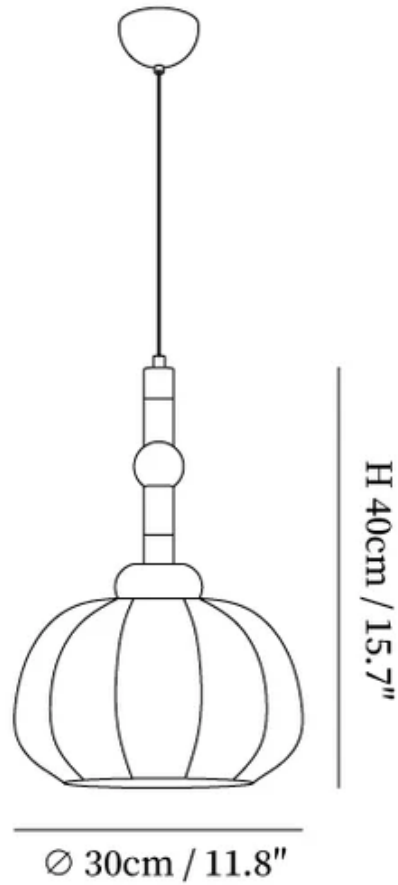

SPECIFICATION SHEET

SPECIFICATION DETAILS

*For custom options, consult factory for details

Fixture Dimensions	D 7.9" x H 13.8"
Light source	E26 or E27. (bulb not included)
Wattage	MAX 40W incandescent bulb or LED equivalent.
Voltage	AC 110-240V
Mounting	Hardwired.
Dimming	Compatible with dimmable bulbs (bulb not included)
Control method	Compatible with common wall switches(not included)
Finishes	Black, Gold, Walnut Color.
Shade Details	White.
Material	Metal, Silk, Wood.
Wire Length	The standard length of the cord is 59" (150 cm), the length is adjustable.

SPECIFICATION SHEET

SPECIFICATION DETAILS

*For custom options, consult factory for details

Fixture Dimensions	D 11.8" x H 15.7"
Light source	E26 or E27. (bulb not included)
Wattage	MAX 40W incandescent bulb or LED equivalent.
Voltage	AC 110-240V
Mounting	Hardwired.
Dimming	Compatible with dimmable bulbs (bulb not included)
Control method	Compatible with common wall switches(not included)
Finishes	Black, Gold, Walnut Color.
Shade Details	White.
Material	Metal, Silk, Wood.
Wire Length	The standard length of the cord is 59" (150 cm), the length is adjustable.