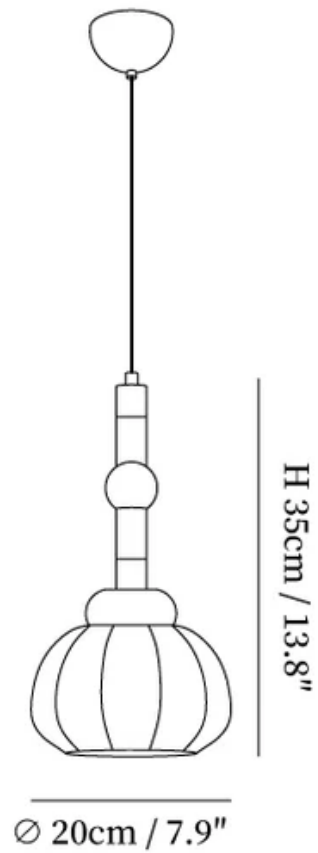

SPECIFICATION SHEET

SPECIFICATION DETAILS

*For custom options, consult factory for details

Fixture Dimensions	D 7.9" x H 13.8"
Light source	E26 or E27. (bulb not included)
Wattage	MAX 40W incandescent bulb or LED equivalent.
Voltage	AC 110-240V
Mounting	Hardwired.
Dimming	Compatible with dimmable bulbs (bulb not included)
Control method	Compatible with common wall switches(not included)
Finishes	Black, Gold, Walnut Color.
Shade Details	White.
Material	Metal, Silk, Wood.
Wire Length	The standard length of the cord is 59" (150 cm), the length is adjustable.

SPECIFICATION SHEET

SPECIFICATION DETAILS

*For custom options, consult factory for details

Fixture Dimensions	D 11.8" x H 15.7"
Light source	E26 or E27. (bulb not included)
Wattage	MAX 40W incandescent bulb or LED equivalent.
Voltage	AC 110-240V
Mounting	Hardwired.
Dimming	Compatible with dimmable bulbs (bulb not included)
Control method	Compatible with common wall switches(not included)
Finishes	Black, Gold, Walnut Color.
Shade Details	White.
Material	Metal, Silk, Wood.
Wire Length	The standard length of the cord is 59" (150 cm), the length is adjustable.