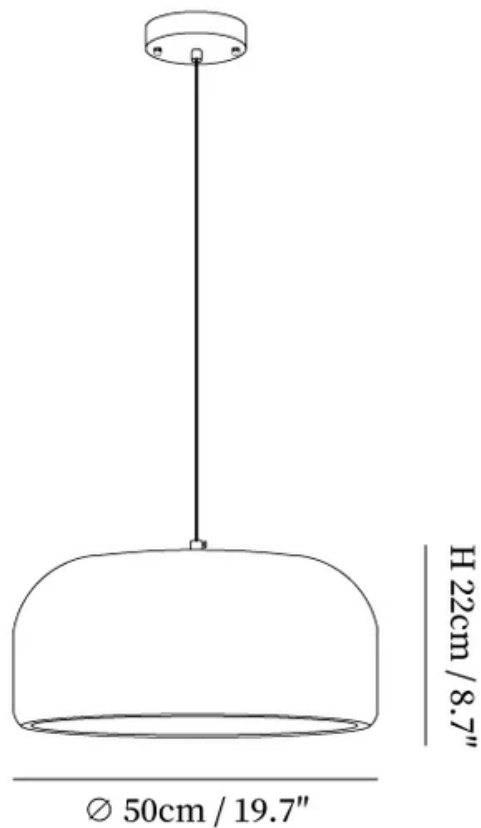

SPECIFICATION SHEET

SPECIFICATION DETAILS

*For custom options, consult factory for details

Fixture Dimensions	D 15.7" x H 7.9", D 19.7" x H 8.7"
Light source	E26 or E27. (bulb not included)
Wattage	MAX 40W incandescent bulb or LED equivalent.
Voltage	AC 110-240V
Mounting	Hardwired.
Dimming	Compatible with dimmable bulbs (bulb not included)
Control method	Compatible with common wall switches (not included)
Finishes	White, Brown.
Shade Details	White, Brown.
Material	Resin, Metal.
Wire Length	The standard length of the cord is 59" (150 cm), the length is adjustable.