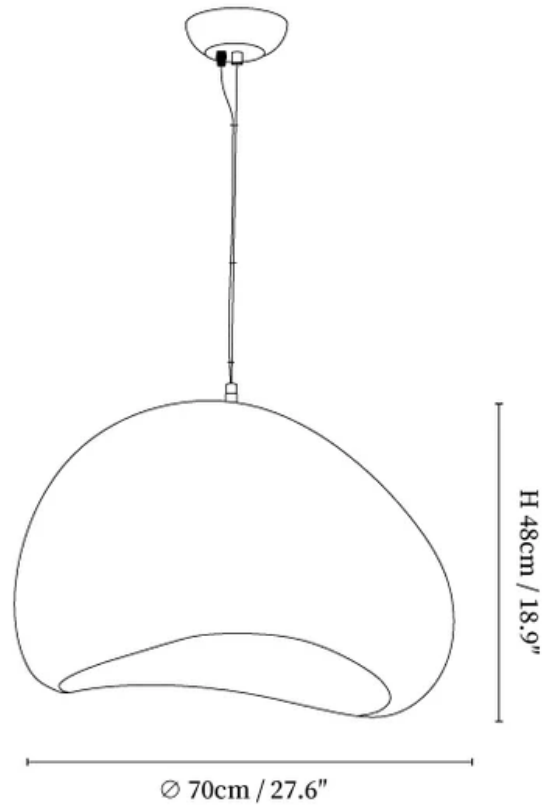

SPECIFICATION SHEET

SPECIFICATION DETAILS

*For custom options, consult factory for details

Fixture Dimensions	L 18.9" x W 15" x H 15.7"
Light source	E27. (bulb not included)
Wattage	MAX 40W incandescent bulb or LED equivalent.
Voltage	AC 110-240V
Mounting	Hardwired.
Dimming	Compatible with dimmable bulbs (bulb not included)
Control method	Compatible with common wall switches (not included)
Finishes	White
Shade Details	White.
Material	Epoxy resin composite, Metal.
Wire Length	The standard length of the cord is 59" (150 cm), the length is adjustable.

SPECIFICATION SHEET

SPECIFICATION DETAILS

*For custom options, consult factory for details

Fixture Dimensions	L 27.6" x W 20.5" x H 18.9"
Light source	E27. (bulb not included)
Wattage	MAX 40W incandescent bulb or LED equivalent.
Voltage	AC 110-240V
Mounting	Hardwired.
Dimming	Compatible with dimmable bulbs (bulb not included)
Control method	Compatible with common wall switches (not included)
Finishes	White
Shade Details	White.
Material	Epoxy resin composite, Metal.
Wire Length	The standard length of the cord is 59" (150 cm), the length is adjustable.

SPECIFICATION SHEET

SPECIFICATION DETAILS

*For custom options, consult factory for details

Fixture Dimensions	L 35.4" x W 25.6" x H 22.8"
Light source	E27. (bulb not included)
Wattage	MAX 40W incandescent bulb or LED equivalent.
Voltage	AC 110-240V
Mounting	Hardwired.
Dimming	Compatible with dimmable bulbs (bulb not included)
Control method	Compatible with common wall switches (not included)
Finishes	White
Shade Details	White.
Material	Epoxy resin composite, Metal.
Wire Length	The standard length of the cord is 59" (150 cm), the length is adjustable.