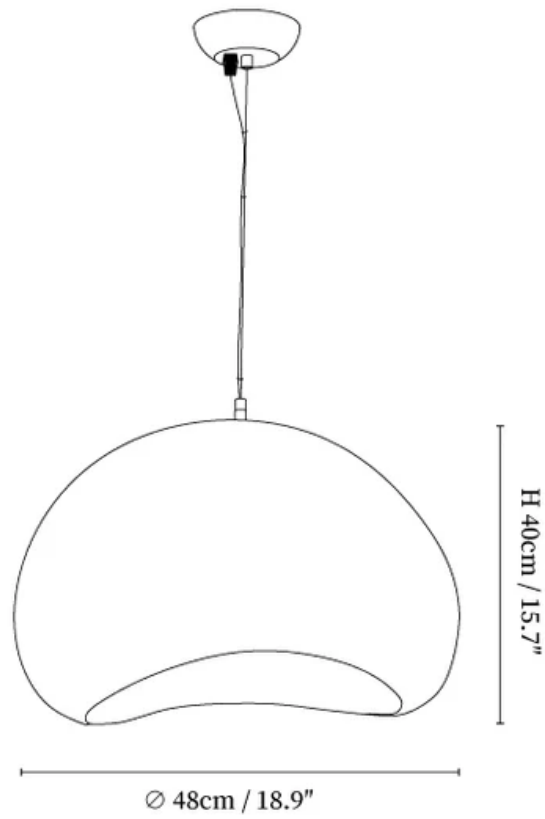

SPECIFICATION SHEET

SPECIFICATION DETAILS

*For custom options, consult factory for details

Fixture Dimensions	L 18.9" x W 15" x H 15.7"
Light source	E27. (bulb not included)
Wattage	MAX 40W incandescent bulb or LED equivalent.
Voltage	AC 110-240V
Mounting	Hardwired.
Dimming	Compatible with dimmable bulbs (bulb not included)
Control method	Compatible with common wall switches (not included)
Finishes	White
Shade Details	White.
Material	Epoxy resin composite, Metal.
Wire Length	The standard length of the cord is 59" (150 cm), the length is adjustable.

SPECIFICATION SHEET

SPECIFICATION DETAILS

*For custom options, consult factory for details

Fixture Dimensions	L 27.6" x W 20.5" x H 18.9"
Light source	E27. (bulb not included)
Wattage	MAX 40W incandescent bulb or LED equivalent.
Voltage	AC 110-240V
Mounting	Hardwired.
Dimming	Compatible with dimmable bulbs (bulb not included)
Control method	Compatible with common wall switches (not included)
Finishes	White
Shade Details	White.
Material	Epoxy resin composite, Metal.
Wire Length	The standard length of the cord is 59" (150 cm), the length is adjustable.

SPECIFICATION SHEET

SPECIFICATION DETAILS

*For custom options, consult factory for details

Fixture Dimensions	L 35.4" x W 25.6" x H 22.8"
Light source	E27. (bulb not included)
Wattage	MAX 40W incandescent bulb or LED equivalent.
Voltage	AC 110-240V
Mounting	Hardwired.
Dimming	Compatible with dimmable bulbs (bulb not included)
Control method	Compatible with common wall switches (not included)
Finishes	White
Shade Details	White.
Material	Epoxy resin composite, Metal.
Wire Length	The standard length of the cord is 59" (150 cm), the length is adjustable.