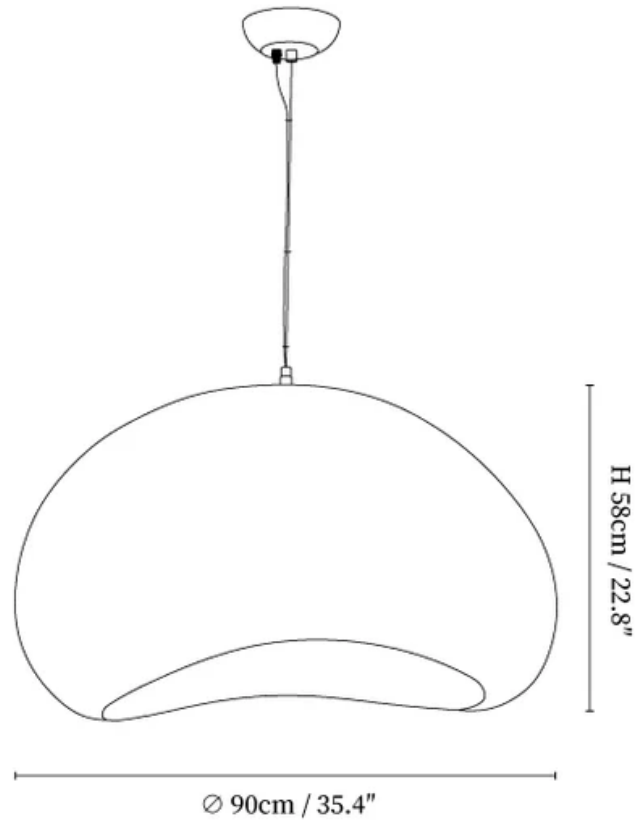

SPECIFICATION SHEET

SPECIFICATION DETAILS

*For custom options, consult factory for details

Fixture Dimensions	L 18.9" x W 15" x H 15.7"
Light source	E27. (bulb not included)
Wattage	MAX 40W incandescent bulb or LED equivalent.
Voltage	AC 110-240V
Mounting	Hardwired.
Dimming	Compatible with dimmable bulbs (bulb not included)
Control method	Compatible with common wall switches (not included)
Finishes	White
Shade Details	White.
Material	Epoxy resin composite, Metal.
Wire Length	The standard length of the cord is 59" (150 cm), the length is adjustable.

SPECIFICATION SHEET

SPECIFICATION DETAILS

*For custom options, consult factory for details

Fixture Dimensions	L 27.6" x W 20.5" x H 18.9"
Light source	E27. (bulb not included)
Wattage	MAX 40W incandescent bulb or LED equivalent.
Voltage	AC 110-240V
Mounting	Hardwired.
Dimming	Compatible with dimmable bulbs (bulb not included)
Control method	Compatible with common wall switches (not included)
Finishes	White
Shade Details	White.
Material	Epoxy resin composite, Metal.
Wire Length	The standard length of the cord is 59" (150 cm), the length is adjustable.

SPECIFICATION SHEET

SPECIFICATION DETAILS

*For custom options, consult factory for details

Fixture Dimensions	L 35.4" x W 25.6" x H 22.8"
Light source	E27. (bulb not included)
Wattage	MAX 40W incandescent bulb or LED equivalent.
Voltage	AC 110-240V
Mounting	Hardwired.
Dimming	Compatible with dimmable bulbs (bulb not included)
Control method	Compatible with common wall switches (not included)
Finishes	White
Shade Details	White.
Material	Epoxy resin composite, Metal.
Wire Length	The standard length of the cord is 59" (150 cm), the length is adjustable.