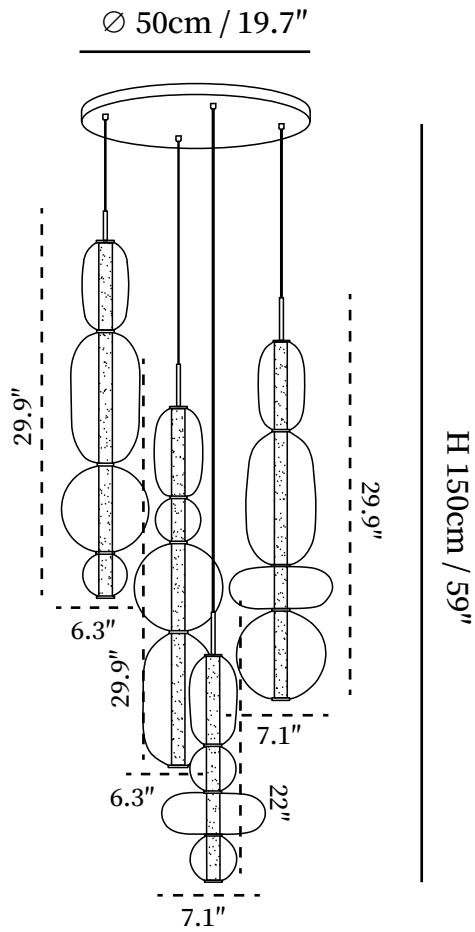

SPECIFICATION DETAILS

*For custom options, consult factory for details

Fixture Dimensions	L 11.8" x H 59"
Light source	Integrated LED
Wattage	~ 10W
Voltage	AC 110-240V
Dimming	Not supported
CRI(Ra)	90+ CRI
Mounting	Hardwired.
LED Rated Life	30000 hours
Color Temperature	Warm Light (3000K), Neutral Light (4000K), Cool Light (6000K)
Control method	Compatible with common wall switches(
Finishes	Black.
Shadow Details	White, Green, Red, Black.
Material	Metal, Glass, Acrylic.
Wire Length	The standard length of the cord is 59" (150 cm), the length is adjustable.

SPECIFICATION DETAILS

*For custom options, consult factory for details

Fixture Dimensions	L 27.6" x W 4.7" x H 59"
Light source	Integrated LED
Wattage	~ 10W
Voltage	AC 110-240V
Dimming	Not supported
CRI(Ra)	90+ CRI
Mounting	Hardwired.
LED Rated Life	30000 hours
Color Temperature	Warm Light (3000K), Neutral Light (4000K), Cool Light (6000K)
Control method	Compatible with common wall switches (
Finishes	Black.
Shadow Details	White, Green, Red, Black.
Material	Metal, Glass, Acrylic.
Wire Length	The standard length of the cord is 59" (150 cm), the length is adjustable.