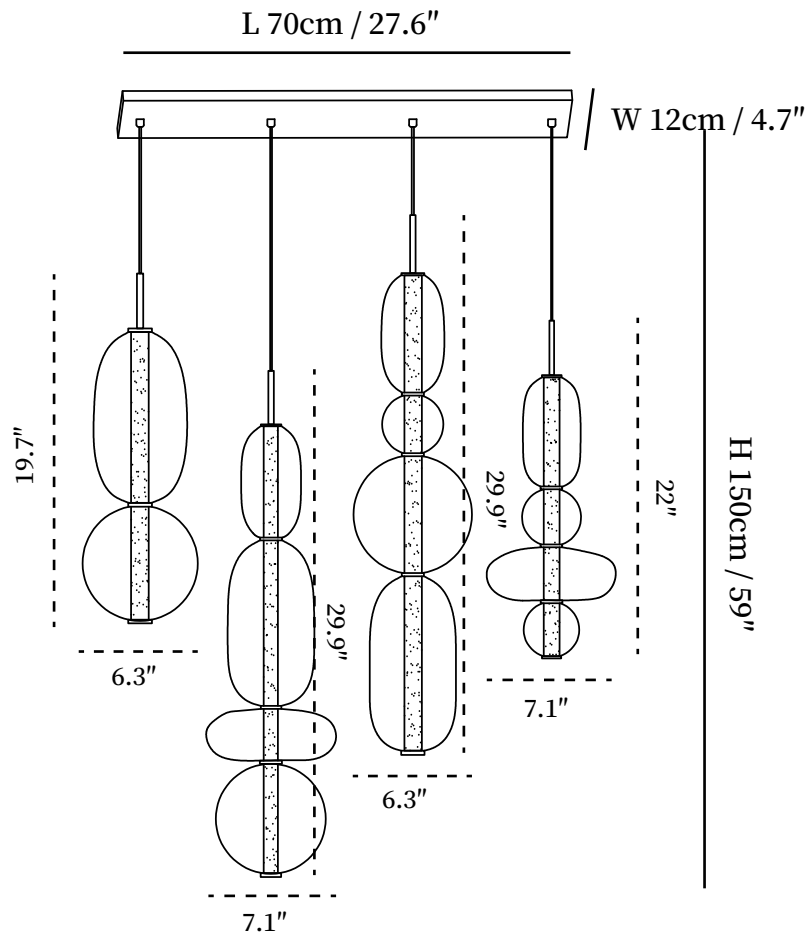

SPECIFICATION DETAILS

*For custom options, consult factory for details

Fixture Dimensions	L 11.8" x W 4.7" x H 59"
Light source	Integrated LED
Wattage	~ 10W
Voltage	AC 110-240V
Dimming	Not supported
CRI(Ra)	90+ CRI
Mounting	Hardwired.
LED Rated Life	30000 hours
Color Temperature	Warm Light (3000K), Neutral Light (4000K), Cool Light (6000K)
Control method	Compatible with common wall switches
Finishes	Black.
Shadow Details	White, Green, Red, Black.
Material	Metal, Glass, Acrylic.
Wire Length	The standard length of the cord is 59" (150 cm), the length is adjustable.

SPECIFICATION DETAILS

*For custom options, consult factory for details

Fixture Dimensions	L 19.7" x W 4.7" x H 59"
Light source	Integrated LED
Wattage	~ 10W
Voltage	AC 110-240V
Dimming	Not supported
CRI(Ra)	90+ CRI
Mounting	Hardwired.
LED Rated Life	30000 hours
Color Temperature	Warm Light (3000K), Neutral Light (4000K), Cool Light (6000K)
Control method	Compatible with common wall switches(
Finishes	Black.
Shadow Details	White, Green, Red, Black.
Material	Metal, Glass, Acrylic.
Wire Length	The standard length of the cord is 59" (150 cm), the length is adjustable.

SPECIFICATION DETAILS

*For custom options, consult factory for details

Fixture Dimensions	L 11.8" x H 59"
Light source	Integrated LED
Wattage	~ 10W
Voltage	AC 110-240V
Dimming	Not supported
CRI(Ra)	90+ CRI
Mounting	Hardwired.
LED Rated Life	30000 hours
Color Temperature	Warm Light (3000K), Neutral Light (4000K), Cool Light (6000K)
Control method	Compatible with common wall switches(
Finishes	Black.
Shadow Details	White, Green, Red, Black.
Material	Metal, Glass, Acrylic.
Wire Length	The standard length of the cord is 59" (150 cm), the length is adjustable.