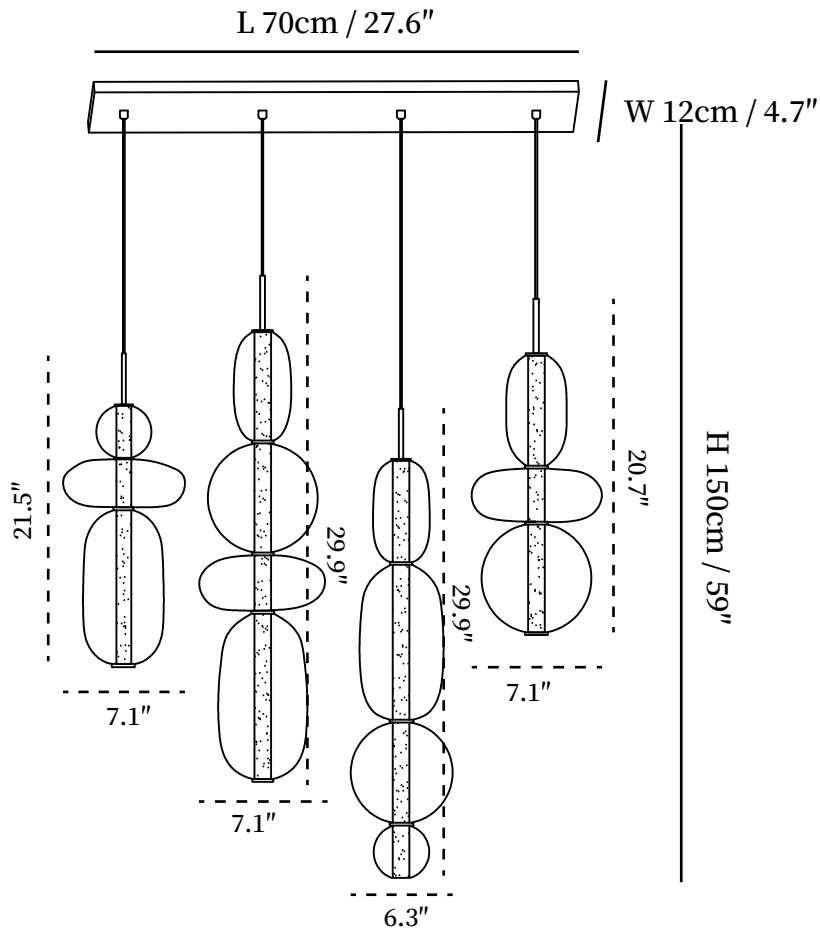

SPECIFICATION DETAILS

*For custom options, consult factory for details

Fixture Dimensions	L 19.7" x W 4.7" x H 59"
Light source	Integrated LED
Wattage	~ 10W
Voltage	AC 110-240V
Dimming	Not supported
CRI(Ra)	90+ CRI
Mounting	Hardwired.
LED Rated Life	30000 hours
Color Temperature	Warm Light (3000K), Neutral Light (4000K), Cool Light (6000K)
Control method	Compatible with common wall switches(
Finishes	Black.
Shadow Details	White, Green, Red, Black.
Material	Metal, Glass, Acrylic.
Wire Length	The standard length of the cord is 59" (150 cm), the length is adjustable.

SPECIFICATION DETAILS

*For custom options, consult factory for details

Fixture Dimensions	L 11.8" x H 59"
Light source	Integrated LED
Wattage	~ 10W
Voltage	AC 110-240V
Dimming	Not supported
CRI(Ra)	90+ CRI
Mounting	Hardwired.
LED Rated Life	30000 hours
Color Temperature	Warm Light (3000K), Neutral Light (4000K), Cool Light (6000K)
Control method	Compatible with common wall switches(
Finishes	Black.
Shadow Details	White, Green, Red, Black.
Material	Metal, Glass, Acrylic.
Wire Length	The standard length of the cord is 59" (150 cm), the length is adjustable.

SPECIFICATION DETAILS

*For custom options, consult factory for details

Fixture Dimensions	L 27.6" x W 4.7" x H 59"
Light source	Integrated LED
Wattage	~ 10W
Voltage	AC 110-240V
Dimming	Not supported
CRI(Ra)	90+ CRI
Mounting	Hardwired.
LED Rated Life	30000 hours
Color Temperature	Warm Light (3000K), Neutral Light (4000K), Cool Light (6000K)
Control method	Compatible with common wall switches (
Finishes	Black.
Shadow Details	White, Green, Red, Black.
Material	Metal, Glass, Acrylic.
Wire Length	The standard length of the cord is 59" (150 cm), the length is adjustable.