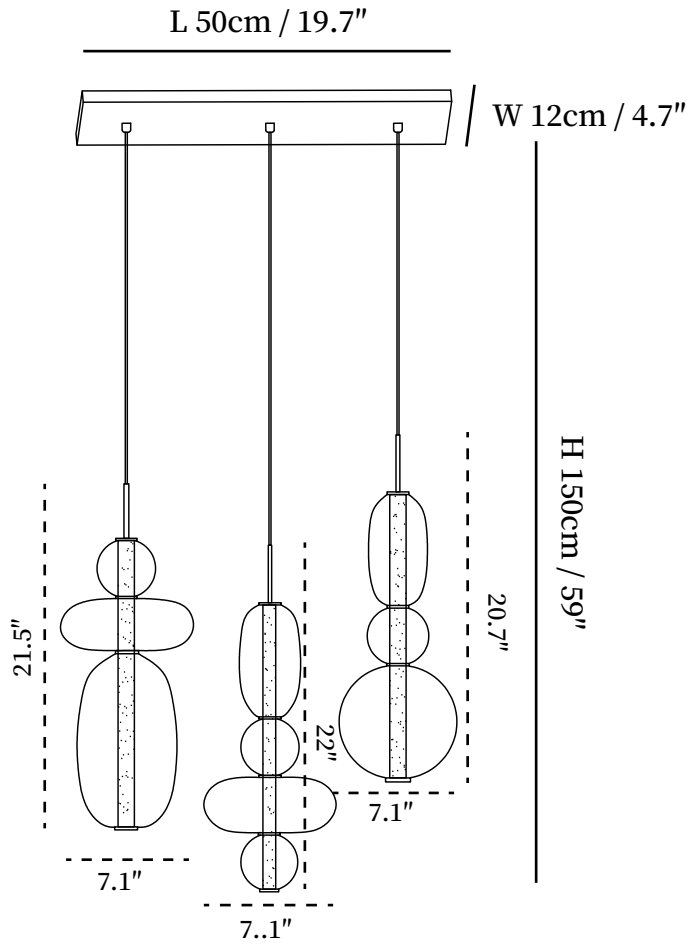

SPECIFICATION DETAILS

*For custom options, consult factory for details

Fixture Dimensions	L 11.8" x W 4.7" x H 59"
Light source	Integrated LED
Wattage	~ 10W
Voltage	AC 110-240V
Dimming	Not supported
CRI(Ra)	90+ CRI
Mounting	Hardwired.
LED Rated Life	30000 hours
Color Temperature	Warm Light (3000K), Neutral Light (4000K), Cool Light (6000K)
Control method	Compatible with common wall switches
Finishes	Black.
Shadow Details	White, Green, Red, Black.
Material	Metal, Glass, Acrylic.
Wire Length	The standard length of the cord is 59" (150 cm), the length is adjustable.

SPECIFICATION DETAILS

*For custom options, consult factory for details

Fixture Dimensions	L 19.7" x W 4.7" x H 59"
Light source	Integrated LED
Wattage	~ 10W
Voltage	AC 110-240V
Dimming	Not supported
CRI(Ra)	90+ CRI
Mounting	Hardwired.
LED Rated Life	30000 hours
Color Temperature	Warm Light (3000K), Neutral Light (4000K), Cool Light (6000K)
Control method	Compatible with common wall switches(
Finishes	Black.
Shadow Details	White, Green, Red, Black.
Material	Metal, Glass, Acrylic.
Wire Length	The standard length of the cord is 59" (150 cm), the length is adjustable.

SPECIFICATION DETAILS

*For custom options, consult factory for details

Fixture Dimensions	L 11.8" x H 59"
Light source	Integrated LED
Wattage	~ 10W
Voltage	AC 110-240V
Dimming	Not supported
CRI(Ra)	90+ CRI
Mounting	Hardwired.
LED Rated Life	30000 hours
Color Temperature	Warm Light (3000K), Neutral Light (4000K), Cool Light (6000K)
Control method	Compatible with common wall switches(
Finishes	Black.
Shadow Details	White, Green, Red, Black.
Material	Metal, Glass, Acrylic.
Wire Length	The standard length of the cord is 59" (150 cm), the length is adjustable.