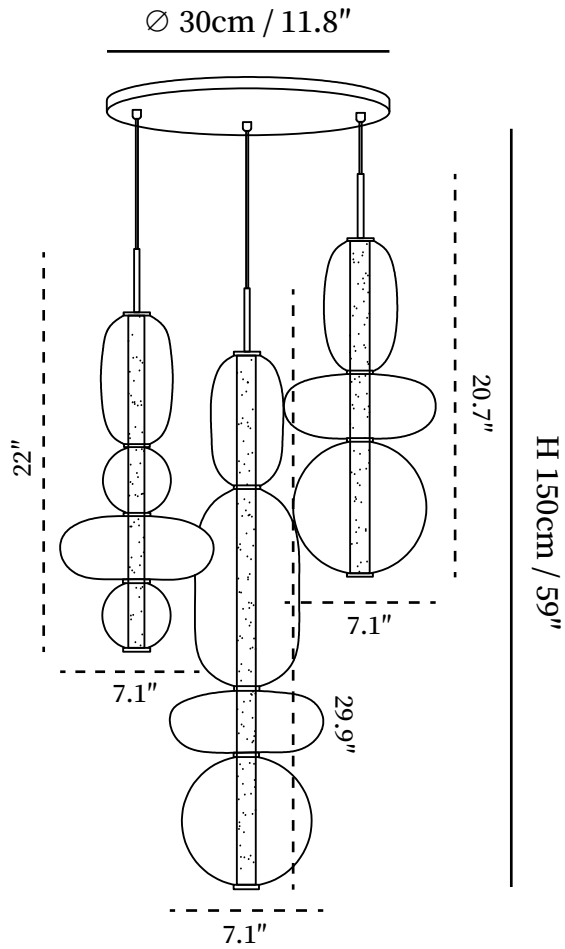

SPECIFICATION DETAILS

*For custom options, consult factory for details

Fixture Dimensions	L 11.8" x W 4.7" x H 59"
Light source	Integrated LED
Wattage	~ 10W
Voltage	AC 110-240V
Dimming	Not supported
CRI(Ra)	90+ CRI
Mounting	Hardwired.
LED Rated Life	30000 hours
Color Temperature	Warm Light (3000K), Neutral Light (4000K), Cool Light (6000K)
Control method	Compatible with common wall switches
Finishes	Black.
Shadow Details	White, Green, Red, Black.
Material	Metal, Glass, Acrylic.
Wire Length	The standard length of the cord is 59" (150 cm), the length is adjustable.

SPECIFICATION DETAILS

*For custom options, consult factory for details

Fixture Dimensions	L 19.7" x W 4.7" x H 59"
Light source	Integrated LED
Wattage	~ 10W
Voltage	AC 110-240V
Dimming	Not supported
CRI(Ra)	90+ CRI
Mounting	Hardwired.
LED Rated Life	30000 hours
Color Temperature	Warm Light (3000K), Neutral Light (4000K), Cool Light (6000K)
Control method	Compatible with common wall switches(
Finishes	Black.
Shadow Details	White, Green, Red, Black.
Material	Metal, Glass, Acrylic.
Wire Length	The standard length of the cord is 59" (150 cm), the length is adjustable.

SPECIFICATION DETAILS

*For custom options, consult factory for details

Fixture Dimensions	L 11.8" x H 59"
Light source	Integrated LED
Wattage	~ 10W
Voltage	AC 110-240V
Dimming	Not supported
CRI(Ra)	90+ CRI
Mounting	Hardwired.
LED Rated Life	30000 hours
Color Temperature	Warm Light (3000K), Neutral Light (4000K), Cool Light (6000K)
Control method	Compatible with common wall switches(
Finishes	Black.
Shadow Details	White, Green, Red, Black.
Material	Metal, Glass, Acrylic.
Wire Length	The standard length of the cord is 59" (150 cm), the length is adjustable.