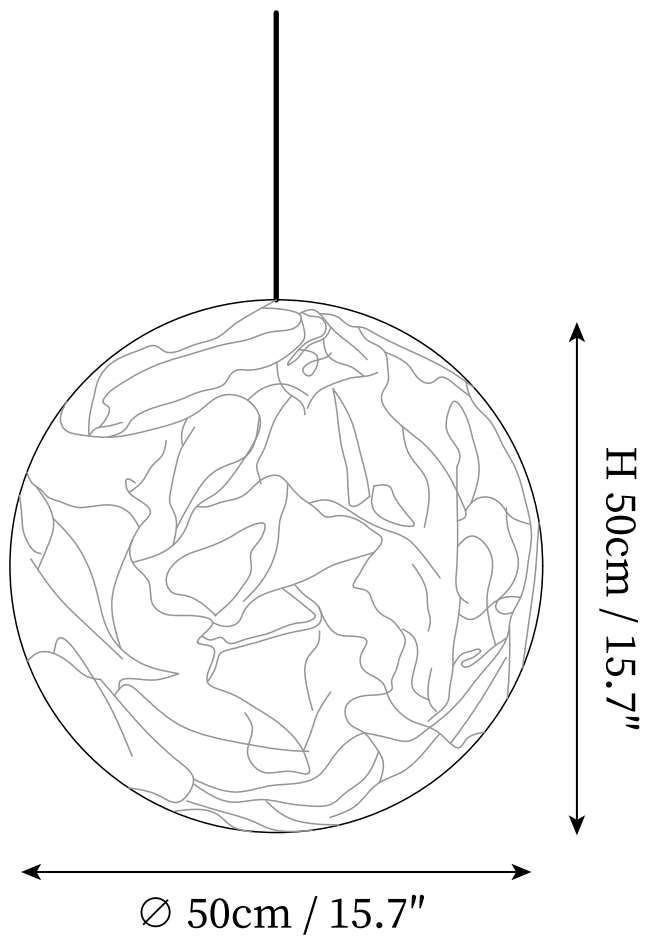

SPECIFICATION SHEET

SPECIFICATION DETAILS

*For custom options, consult factory for details

Fixture Dimensions	D 11.8" x H 11.8"
Light source	E26 or E27. (bulb not included)
Wattage	MAX 40W incandescent bulb or LED equivalent.
Voltage	AC 110-240V
Mounting	Hardwired.
Dimming	Compatible with dimmable bulbs (bulb not included)
Control method	Compatible with common wall switches (not included)
Finishes	White.
Shade Details	White.
Material	Metal, Silk.
Wire Length	The standard length of the cord is 59" (150 cm), the length is adjustable.

SPECIFICATION SHEET

SPECIFICATION DETAILS

*For custom options, consult factory for details

Fixture Dimensions	D 15.7" x H 15.7"
Light source	E26 or E27. (bulb not included)
Wattage	MAX 40W incandescent bulb or LED equivalent.
Voltage	AC 110-240V
Mounting	Hardwired.
Dimming	Compatible with dimmable bulbs (bulb not included)
Control method	Compatible with common wall switches(not included)
Finishes	White.
Shade Details	White.
Material	Metal, Silk.
Wire Length	The standard length of the cord is 59" (150 cm), the length is adjustable.

SPECIFICATION SHEET

SPECIFICATION DETAILS

*For custom options, consult factory for details

Fixture Dimensions	D 19.7" x H 19.7"
Light source	E26 or E27. (bulb not included)
Wattage	MAX 40W incandescent bulb or LED equivalent.
Voltage	AC 110-240V
Mounting	Hardwired.
Dimming	Compatible with dimmable bulbs (bulb not included)
Control method	Compatible with common wall switches(not included)
Finishes	White.
Shade Details	White.
Material	Metal, Silk.
Wire Length	The standard length of the cord is 59" (150 cm), the length is adjustable.