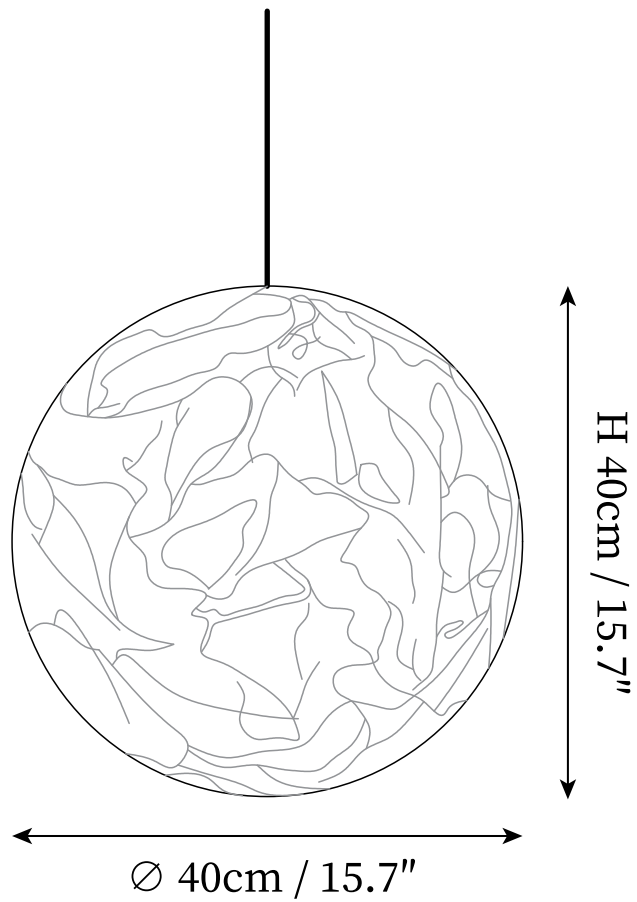

SPECIFICATION SHEET

SPECIFICATION DETAILS

*For custom options, consult factory for details

Fixture Dimensions	D 11.8" x H 11.8"
Light source	E26 or E27. (bulb not included)
Wattage	MAX 40W incandescent bulb or LED equivalent.
Voltage	AC 110-240V
Mounting	Hardwired.
Dimming	Compatible with dimmable bulbs (bulb not included)
Control method	Compatible with common wall switches (not included)
Finishes	White.
Shade Details	White.
Material	Metal, Silk.
Wire Length	The standard length of the cord is 59" (150 cm), the length is adjustable.

SPECIFICATION SHEET

SPECIFICATION DETAILS

*For custom options, consult factory for details

Fixture Dimensions	D 15.7" x H 15.7"
Light source	E26 or E27. (bulb not included)
Wattage	MAX 40W incandescent bulb or LED equivalent.
Voltage	AC 110-240V
Mounting	Hardwired.
Dimming	Compatible with dimmable bulbs (bulb not included)
Control method	Compatible with common wall switches(not included)
Finishes	White.
Shade Details	White.
Material	Metal, Silk.
Wire Length	The standard length of the cord is 59" (150 cm), the length is adjustable.

SPECIFICATION SHEET

SPECIFICATION DETAILS

*For custom options, consult factory for details

Fixture Dimensions	D 19.7" x H 19.7"
Light source	E26 or E27. (bulb not included)
Wattage	MAX 40W incandescent bulb or LED equivalent.
Voltage	AC 110-240V
Mounting	Hardwired.
Dimming	Compatible with dimmable bulbs (bulb not included)
Control method	Compatible with common wall switches(not included)
Finishes	White.
Shade Details	White.
Material	Metal, Silk.
Wire Length	The standard length of the cord is 59" (150 cm), the length is adjustable.