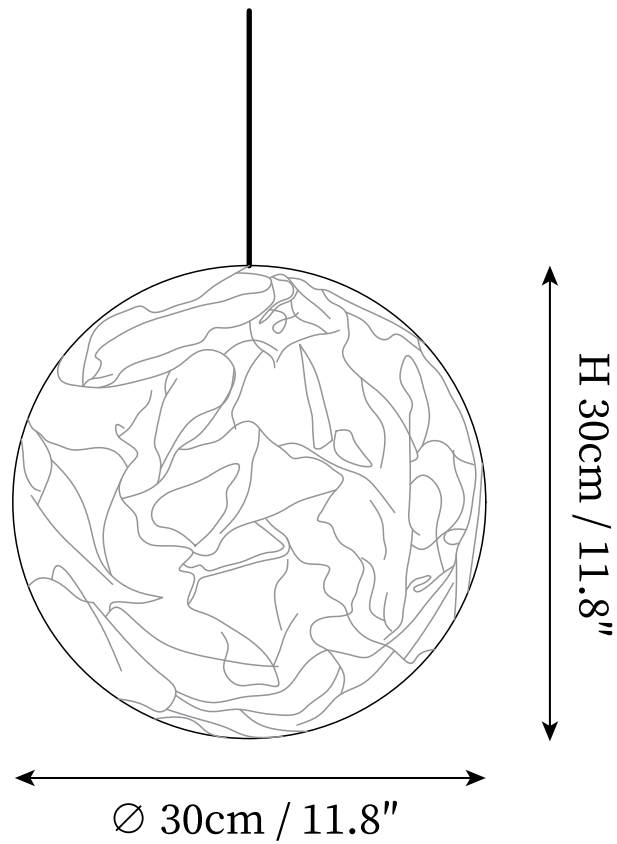

SPECIFICATION SHEET

SPECIFICATION DETAILS

*For custom options, consult factory for details

Fixture Dimensions	D 11.8" x H 11.8"
Light source	E26 or E27. (bulb not included)
Wattage	MAX 40W incandescent bulb or LED equivalent.
Voltage	AC 110-240V
Mounting	Hardwired.
Dimming	Compatible with dimmable bulbs (bulb not included)
Control method	Compatible with common wall switches (not included)
Finishes	White.
Shade Details	White.
Material	Metal, Silk.
Wire Length	The standard length of the cord is 59" (150 cm), the length is adjustable.

SPECIFICATION SHEET

SPECIFICATION DETAILS

*For custom options, consult factory for details

Fixture Dimensions	D 15.7" x H 15.7"
Light source	E26 or E27. (bulb not included)
Wattage	MAX 40W incandescent bulb or LED equivalent.
Voltage	AC 110-240V
Mounting	Hardwired.
Dimming	Compatible with dimmable bulbs (bulb not included)
Control method	Compatible with common wall switches(not included)
Finishes	White.
Shade Details	White.
Material	Metal, Silk.
Wire Length	The standard length of the cord is 59" (150 cm), the length is adjustable.

SPECIFICATION SHEET

SPECIFICATION DETAILS

*For custom options, consult factory for details

Fixture Dimensions	D 19.7" x H 19.7"
Light source	E26 or E27. (bulb not included)
Wattage	MAX 40W incandescent bulb or LED equivalent.
Voltage	AC 110-240V
Mounting	Hardwired.
Dimming	Compatible with dimmable bulbs (bulb not included)
Control method	Compatible with common wall switches(not included)
Finishes	White.
Shade Details	White.
Material	Metal, Silk.
Wire Length	The standard length of the cord is 59" (150 cm), the length is adjustable.