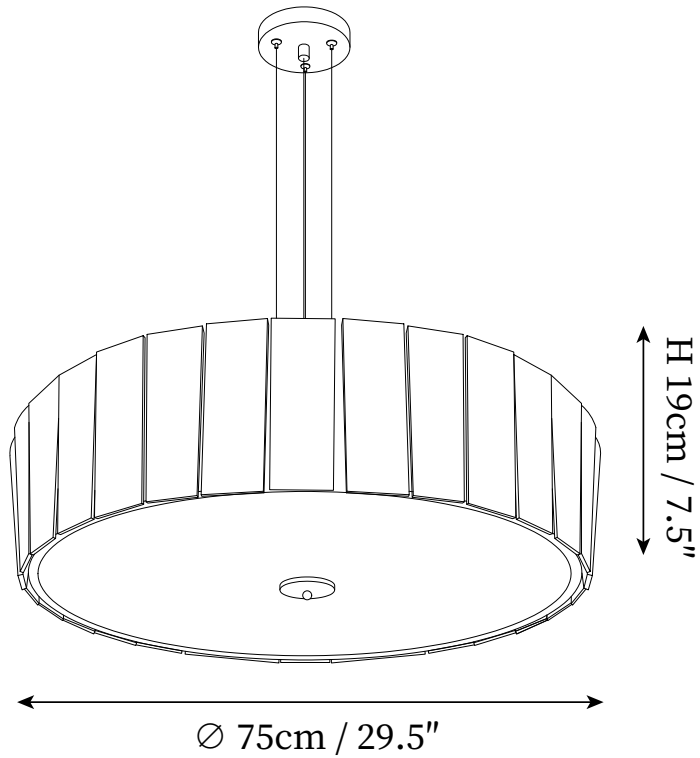

SPECIFICATION SHEET

SPECIFICATION DETAILS

*For custom options, consult factory for details

Fixture Dimensions	D 21.7" x H 7.5", D 29.5" x H 7.5", D 40.6" x H 7.5"
Light source	E26 or E27. (bulb not included)
Wattage	MAX 40W incandescent bulb or LED equivalent.
Voltage	AC 110-240V
Mounting	Hardwired.
Dimming	Compatible with dimmable bulbs (bulb not included)
Control method	Compatible with common wall switches(not included)
Finishes	Chrome.
Shade Details	White.
Material	Ceramic, Acrylic.
Wire Length	The standard length of the cord is 59" (150 cm), the length is adjustable.