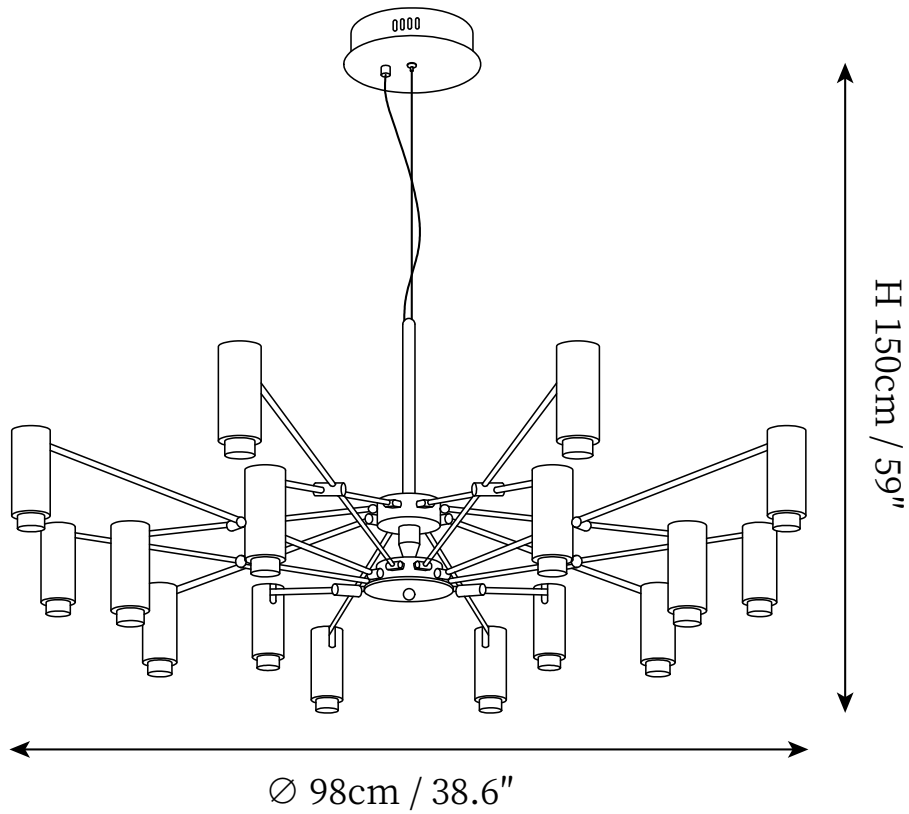

SPECIFICATION SHEET

SPECIFICATION DETAILS

*For custom options, consult factory for details

Fixture Dimensions	D 30.7" x H 59"
Light source	Integrated LED
Wattage	~ 5W
Voltage	AC 110-240V
Dimming	Not supported
CRI(Ra)	90+ CRI
Mounting	Hardwired.
LED Rated Life	30000 hours
Color Temperature	Warm Light (3000K), Neutral Light (4000K), Cool Light (6000K)
Control method	Compatible with common wall switches(not included).
Finishes	Black.
Shadow Details	Red.
Material	Metal, Acrylic.
Wire Length	The standard length of the cord is 59" (150 cm), the length is adjustable.

SPECIFICATION SHEET

SPECIFICATION DETAILS

*For custom options, consult factory for details

Fixture Dimensions	D 38.6" x H 59"
Light source	Integrated LED
Wattage	~ 5W
Voltage	AC 110-240V
Dimming	Not supported
CRI(Ra)	90+ CRI
Mounting	Hardwired.
LED Rated Life	30000 hours
Color Temperature	Warm Light (3000K), Neutral Light (4000K), Cool Light (6000K)
Control method	Compatible with common wall switches (not included).
Finishes	Black.
Shadow Details	Red.
Material	Metal, Acrylic.
Wire Length	The standard length of the cord is 59" (150 cm), the length is adjustable.