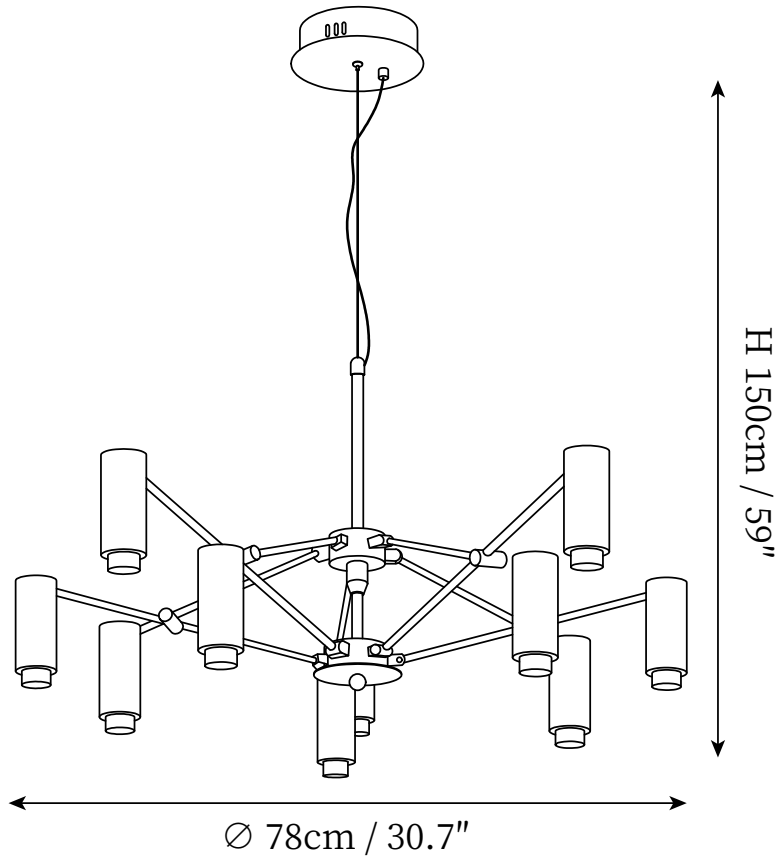

SPECIFICATION SHEET

SPECIFICATION DETAILS

*For custom options, consult factory for details

Fixture Dimensions	D 30.7" x H 59"
Light source	Integrated LED
Wattage	~ 5W
Voltage	AC 110-240V
Dimming	Not supported
CRI(Ra)	90+ CRI
Mounting	Hardwired.
LED Rated Life	30000 hours
Color Temperature	Warm Light (3000K), Neutral Light (4000K), Cool Light (6000K)
Control method	Compatible with common wall switches(not included).
Finishes	Black.
Shadow Details	Red.
Material	Metal, Acrylic.
Wire Length	The standard length of the cord is 59" (150 cm), the length is adjustable.

SPECIFICATION SHEET

SPECIFICATION DETAILS

*For custom options, consult factory for details

Fixture Dimensions	D 38.6" x H 59"
Light source	Integrated LED
Wattage	~ 5W
Voltage	AC 110-240V
Dimming	Not supported
CRI(Ra)	90+ CRI
Mounting	Hardwired.
LED Rated Life	30000 hours
Color Temperature	Warm Light (3000K), Neutral Light (4000K), Cool Light (6000K)
Control method	Compatible with common wall switches (not included).
Finishes	Black.
Shadow Details	Red.
Material	Metal, Acrylic.
Wire Length	The standard length of the cord is 59" (150 cm), the length is adjustable.