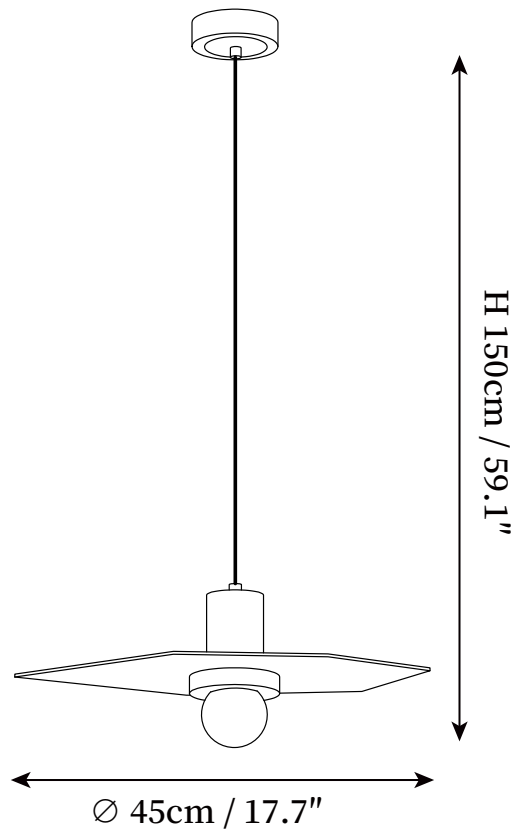

SPECIFICATION SHEET

SPECIFICATION DETAILS

*For custom options, consult factory for details

Fixture Dimensions	D 17.1" x H 59.1"
Light source	E26 or E27 (bulb not included).
Wattage	MAX 40W incandescent bulb or LED equivalent.
Voltage	AC 110-240V
Mounting	Hardwired.
Dimming	Compatible with dimmable bulbs (bulb not included)
Control method	Compatible with common wall switches (not included)
Finishes	Walnut wood, Brass.
Shade Details	White.
Material	Metal, Wood, Glass, Brass.
Wire Length	The standard length of the cord is 59" (150 cm), the length is adjustable.

SPECIFICATION SHEET

SPECIFICATION DETAILS

*For custom options, consult factory for details

Fixture Dimensions	D 17.7" x H 59.1"
Light source	E26 or E27 (bulb not included).
Wattage	MAX 40W incandescent bulb or LED equivalent.
Voltage	AC 110-240V
Mounting	Hardwired.
Dimming	Compatible with dimmable bulbs (bulb not included)
Control method	Compatible with common wall switches(not included)
Finishes	Walnut wood, Brass.
Shade Details	White.
Material	Metal, Wood, Glass, Brass.
Wire Length	The standard length of the cord is 59" (150 cm), the length is adjustable.
