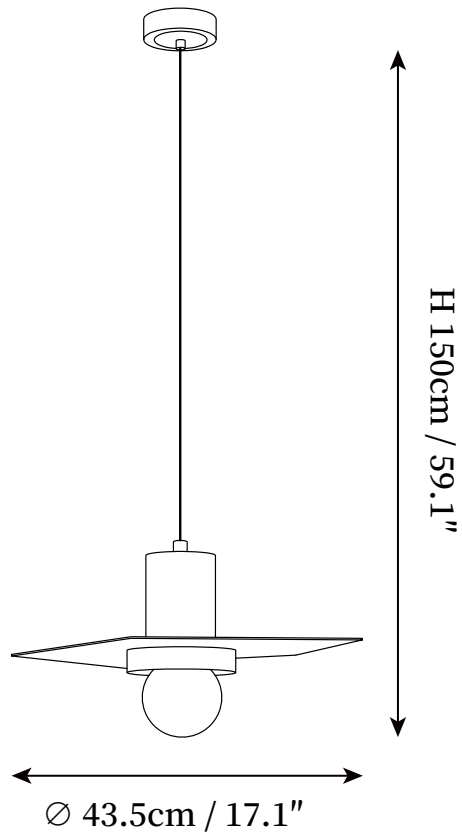

SPECIFICATION SHEET

SPECIFICATION DETAILS

*For custom options, consult factory for details

Fixture Dimensions	D 17.1" x H 59.1"
Light source	E26 or E27 (bulb not included).
Wattage	MAX 40W incandescent bulb or LED equivalent.
Voltage	AC 110-240V
Mounting	Hardwired.
Dimming	Compatible with dimmable bulbs (bulb not included)
Control method	Compatible with common wall switches (not included)
Finishes	Walnut wood, Brass.
Shade Details	White.
Material	Metal, Wood, Glass, Brass.
Wire Length	The standard length of the cord is 59" (150 cm), the length is adjustable.

SPECIFICATION SHEET

SPECIFICATION DETAILS

*For custom options, consult factory for details

Fixture Dimensions	D 17.7" x H 59.1"
Light source	E26 or E27 (bulb not included).
Wattage	MAX 40W incandescent bulb or LED equivalent.
Voltage	AC 110-240V
Mounting	Hardwired.
Dimming	Compatible with dimmable bulbs (bulb not included)
Control method	Compatible with common wall switches(not included)
Finishes	Walnut wood, Brass.
Shade Details	White.
Material	Metal, Wood, Glass, Brass.
Wire Length	The standard length of the cord is 59" (150 cm), the length is adjustable.
