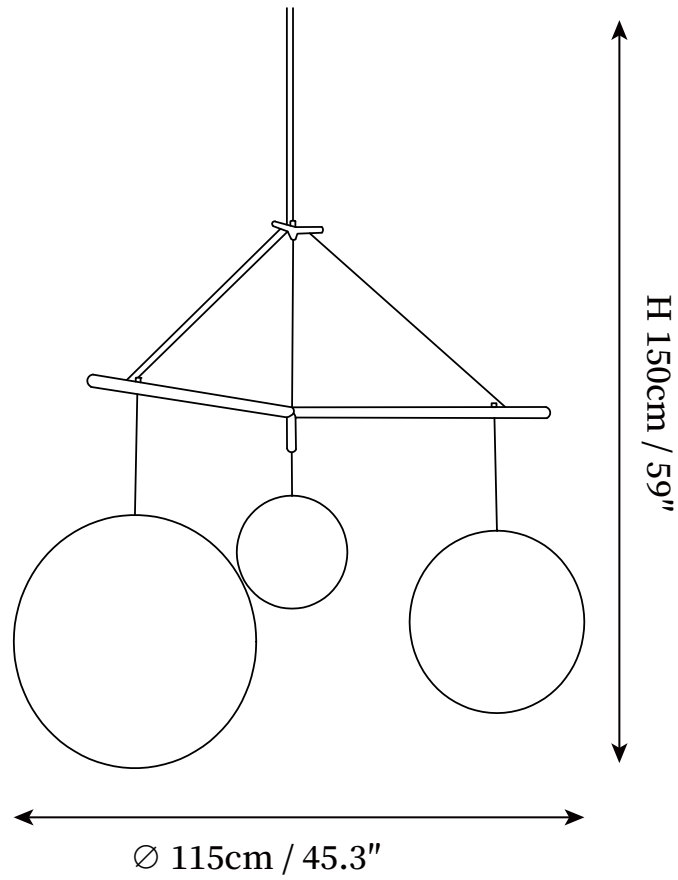

## SPECIFICATION DETAILS

\*For custom options, consult factory for details

|                           |  |
|---------------------------|--|
| <b>Fixture Dimensions</b> | D 45.3" x H 59"  |
| <b>Light source</b>       | E26 or E27 (bulb not included).  |
| <b>Wattage</b>            | MAX 40W incandescent bulb or LED equivalent.                               |
| <b>Voltage</b>            | AC 110-240V  |
| <b>Mounting</b>           | Hardwired.   |
| <b>Dimming</b>            | Compatible with dimmable bulbs (bulb not included)                         |
| <b>Control method</b>     | Compatible with common wall switches(not included)                         |
| <b>Finishes</b>           | Gold.  |
| <b>Shade Details</b>      | White glass.   |
| <b>Material</b>           | Metal, Glass.  |
| <b>Wire Length</b>        | The standard length of the cord is 59" (150 cm), the length is adjustable. |