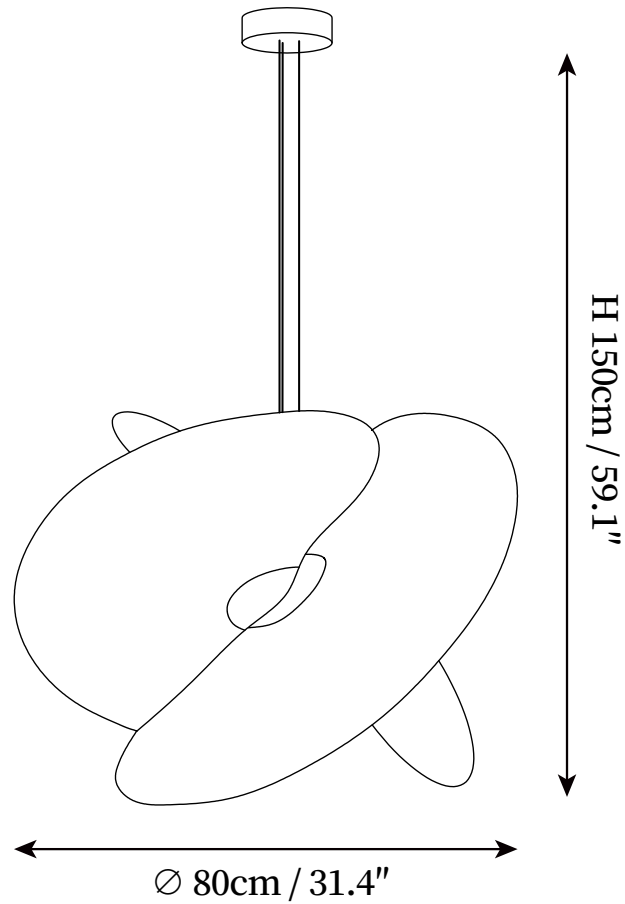

SPECIFICATION SHEET

SPECIFICATION DETAILS

*For custom options, consult factory for details

Fixture Dimensions

D 23.6" x H 59.1", D 31.5" x H 59.1"

Light source

Integrated LED

Wattage

White.

Shadow Details

White.

Material

Metal, Fabric.

Wire Length

The standard length of the cord is 59" (150 cm), the length is adjustable.
