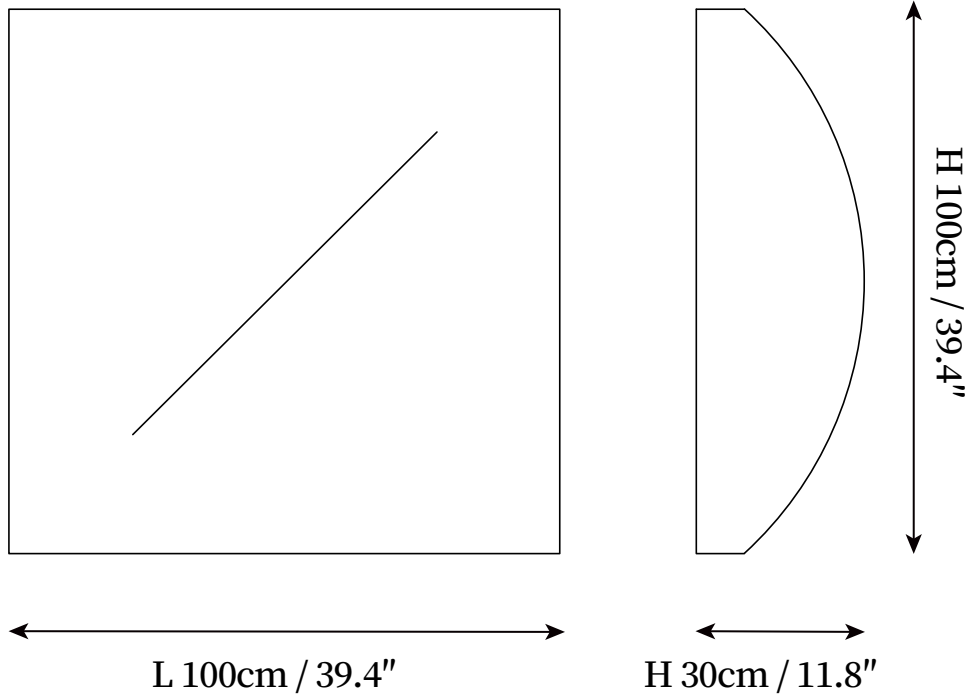

SPECIFICATION SHEET

SPECIFICATION DETAILS

*For custom options, consult factory for details

Fixture Dimensions	L 24.4" x H 24.4", L 39.4" x H 39.4"
Light source	Integrated LED
Wattage	~15W
Voltage	AC 110-240V
Dimming	Not supported
CRI(Ra)	90+CRI
Mounting	Hardwired.
LED Rated Life	30000 hours
Color Temperature	Warm Light (3000K), Neutral Light (4000K), Cool Light (6000K)
Control method	Compatible with common wall switches (not included).
Finishes	White.
Shade Details	White.
Material	Metal, Fabric.

SPECIFICATION SHEET

SPECIFICATION DETAILS

*For custom options, consult factory for details

Fixture Dimensions	D 23.6" x H 23.6", D 31.5" x H 31.5"
Light source	Integrated LED
Wattage	~15W
Voltage	AC 110-240V
Dimming	Not supported
CRI(Ra)	90+CRI
Mounting	Hardwired.
LED Rated Life	30000 hours
Color Temperature	Warm Light (3000K), Neutral Light (4000K), Cool Light (6000K)
Control method	Compatible with common wall switches(not included).
Finishes	White.
Shade Details	White.
Material	Metal, Fabric.

SPECIFICATION SHEET

SPECIFICATION DETAILS

*For custom options, consult factory for details

Fixture Dimensions	L 31.5" x H 63"
Light source	Integrated LED
Wattage	~25W
Voltage	AC 110-240V
Dimming	Not supported
CRI(Ra)	90+CRI
Mounting	Hardwired.
LED Rated Life	30000 hours
Color Temperature	Warm Light (3000K), Neutral Light (4000K), Cool Light (6000K)
Control method	Compatible with common wall switches(not included).
Finishes	White.
Shade Details	White.
Material	Metal, Fabric.