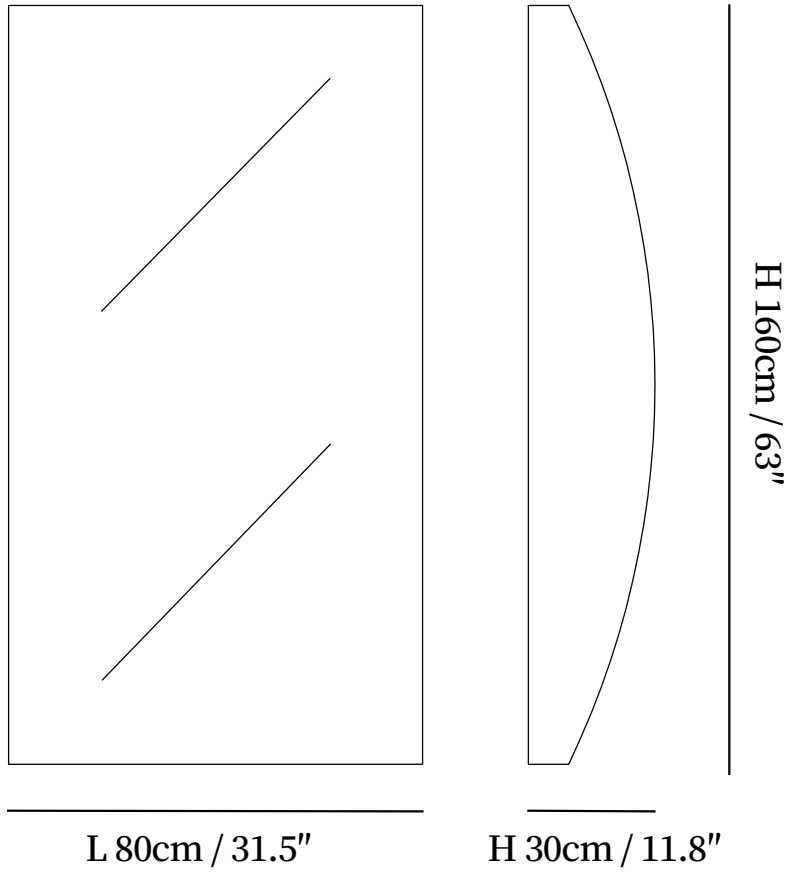

SPECIFICATION SHEET

SPECIFICATION DETAILS

*For custom options, consult factory for details

Fixture Dimensions	L 24.4" x H 24.4", L 39.4" x H 39.4"
Light source	Integrated LED
Wattage	~15W
Voltage	AC 110-240V
Dimming	Not supported
CRI(Ra)	90+CRI
Mounting	Hardwired.
LED Rated Life	30000 hours
Color Temperature	Warm Light (3000K), Neutral Light (4000K), Cool Light (6000K)
Control method	Compatible with common wall switches (not included).
Finishes	White.
Shade Details	White.
Material	Metal, Fabric.

SPECIFICATION SHEET

SPECIFICATION DETAILS

*For custom options, consult factory for details

Fixture Dimensions	D 23.6" x H 23.6", D 31.5" x H 31.5"
Light source	Integrated LED
Wattage	~15W
Voltage	AC 110-240V
Dimming	Not supported
CRI(Ra)	90+CRI
Mounting	Hardwired.
LED Rated Life	30000 hours
Color Temperature	Warm Light (3000K), Neutral Light (4000K), Cool Light (6000K)
Control method	Compatible with common wall switches(not included).
Finishes	White.
Shade Details	White.
Material	Metal, Fabric.

SPECIFICATION SHEET

SPECIFICATION DETAILS

*For custom options, consult factory for details

Fixture Dimensions	L 31.5" x H 63"
Light source	Integrated LED
Wattage	~25W
Voltage	AC 110-240V
Dimming	Not supported
CRI(Ra)	90+CRI
Mounting	Hardwired.
LED Rated Life	30000 hours
Color Temperature	Warm Light (3000K), Neutral Light (4000K), Cool Light (6000K)
Control method	Compatible with common wall switches(not included).
Finishes	White.
Shade Details	White.
Material	Metal, Fabric.