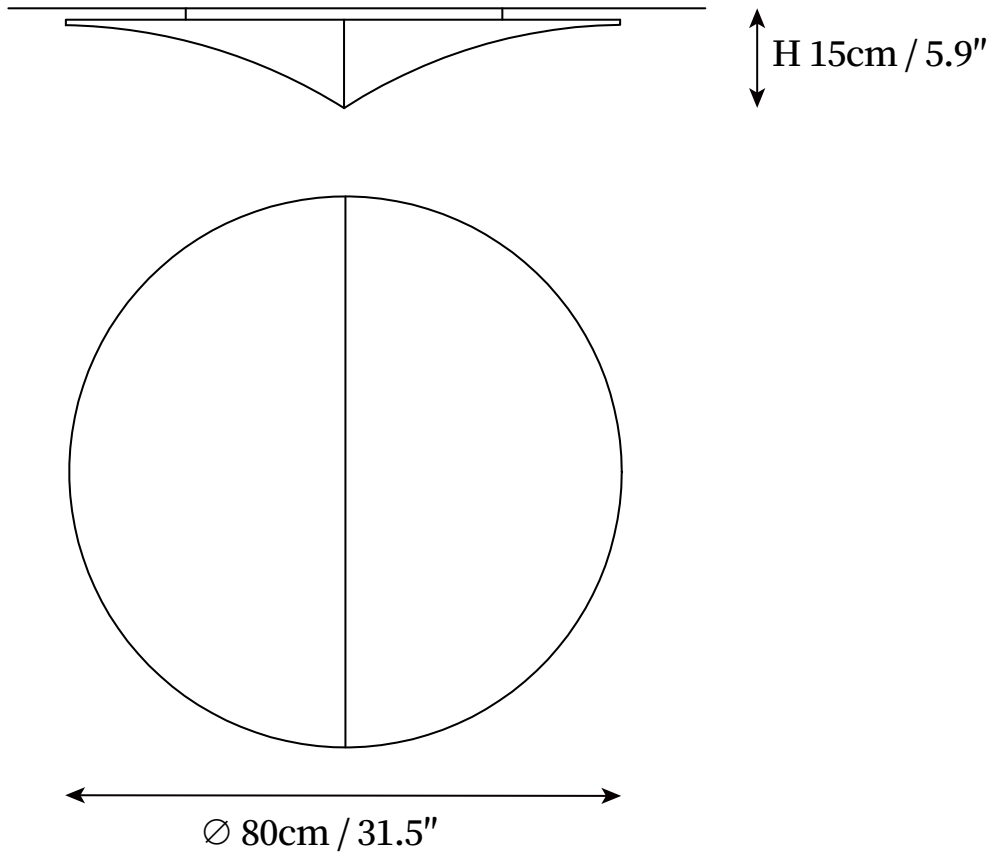

SPECIFICATION SHEET

SPECIFICATION DETAILS

*For custom options, consult factory for details

Fixture Dimensions	L 24.4" x H 24.4", L 39.4" x H 39.4"
Light source	Integrated LED
Wattage	~15W
Voltage	AC 110-240V
Dimming	Not supported
CRI(Ra)	90+CRI
Mounting	Hardwired.
LED Rated Life	30000 hours
Color Temperature	Warm Light (3000K), Neutral Light (4000K), Cool Light (6000K)
Control method	Compatible with common wall switches (not included).
Finishes	White.
Shade Details	White.
Material	Metal, Fabric.

SPECIFICATION SHEET

SPECIFICATION DETAILS

*For custom options, consult factory for details

Fixture Dimensions	D 23.6" x H 23.6", D 31.5" x H 31.5"
Light source	Integrated LED
Wattage	~15W
Voltage	AC 110-240V
Dimming	Not supported
CRI(Ra)	90+CRI
Mounting	Hardwired.
LED Rated Life	30000 hours
Color Temperature	Warm Light (3000K), Neutral Light (4000K), Cool Light (6000K)
Control method	Compatible with common wall switches(not included).
Finishes	White.
Shade Details	White.
Material	Metal, Fabric.

SPECIFICATION SHEET

SPECIFICATION DETAILS

*For custom options, consult factory for details

Fixture Dimensions	L 31.5" x H 63"
Light source	Integrated LED
Wattage	~25W
Voltage	AC 110-240V
Dimming	Not supported
CRI(Ra)	90+CRI
Mounting	Hardwired.
LED Rated Life	30000 hours
Color Temperature	Warm Light (3000K), Neutral Light (4000K), Cool Light (6000K)
Control method	Compatible with common wall switches(not included).
Finishes	White.
Shade Details	White.
Material	Metal, Fabric.