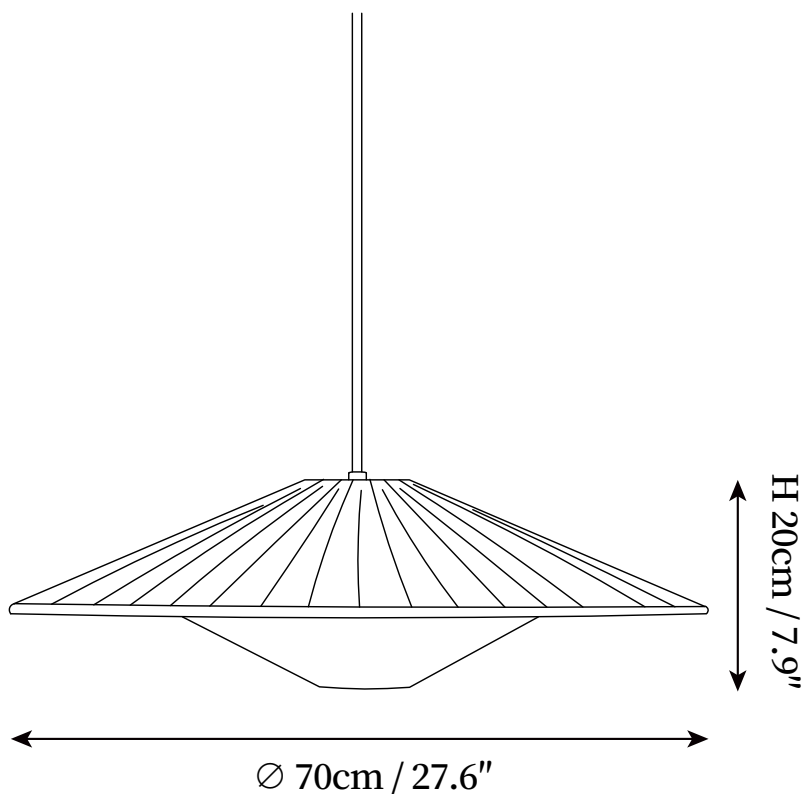

## SPECIFICATION DETAILS

\*For custom options, consult factory for details

<b>Fixture Dimensions</b>	D 19.7" x H 9.8"
<b>Light source</b>	E26 or E27 (bulb not included).
<b>Wattage</b>	MAX 40W incandescent bulb or LED equivalent.
<b>Voltage</b>	AC 110-240V
<b>Mounting</b>	Hardwired.
<b>Dimming</b>	Compatible with dimmable bulbs (bulb not included)
<b>Control method</b>	Compatible with common wall switches (not included)
<b>Finishes</b>	Gold.
<b>Shade Details</b>	Natural rattan.
<b>Material</b>	Metal, Rattan.
<b>Wire Length</b>	The standard length of the cord is 59" (150 cm), the length is adjustable.

## SPECIFICATION DETAILS

\*For custom options, consult factory for details

<b>Fixture Dimensions</b>	D 27.6" x H 7.9"
<b>Light source</b>	E26 or E27 (bulb not included).
<b>Wattage</b>	MAX 40W incandescent bulb or LED equivalent.
<b>Voltage</b>	AC 110-240V
<b>Mounting</b>	Hardwired.
<b>Dimming</b>	Compatible with dimmable bulbs (bulb not included)
<b>Control method</b>	Compatible with common wall switches (not included)
<b>Finishes</b>	Gold.
<b>Shade Details</b>	Natural rattan.
<b>Material</b>	Metal, Rattan.
<b>Wire Length</b>	The standard length of the cord is 59" (150 cm), the length is adjustable.