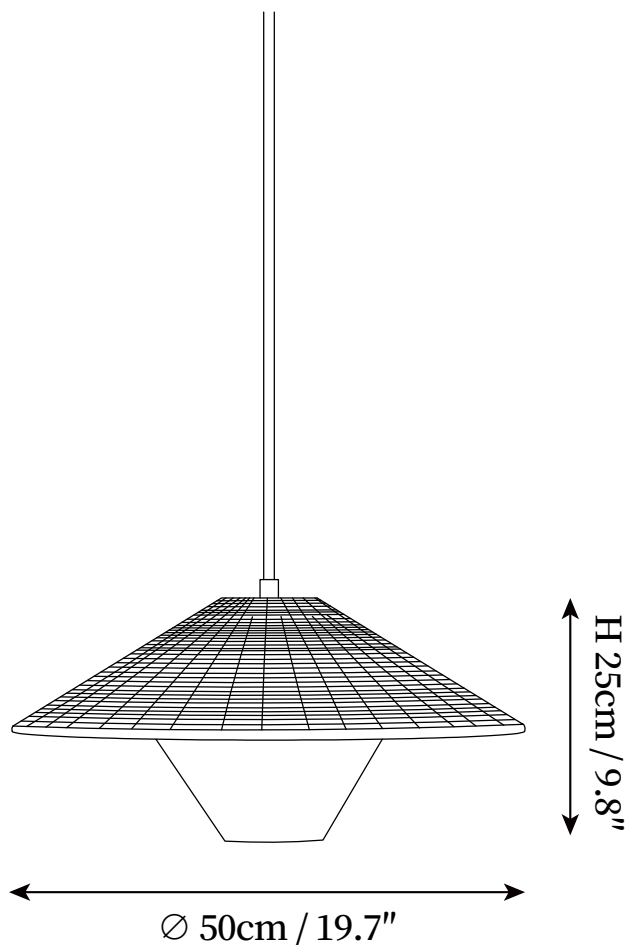

## SPECIFICATION DETAILS

\*For custom options, consult factory for details

<b>Fixture Dimensions</b>	D 19.7" x H 9.8"
<b>Light source</b>	E26 or E27 (bulb not included).
<b>Wattage</b>	MAX 40W incandescent bulb or LED equivalent.
<b>Voltage</b>	AC 110-240V
<b>Mounting</b>	Hardwired.
<b>Dimming</b>	Compatible with dimmable bulbs (bulb not included)
<b>Control method</b>	Compatible with common wall switches (not included)
<b>Finishes</b>	Gold.
<b>Shade Details</b>	Natural rattan.
<b>Material</b>	Metal, Rattan.
<b>Wire Length</b>	The standard length of the cord is 59" (150 cm), the length is adjustable.

## SPECIFICATION DETAILS

\*For custom options, consult factory for details

<b>Fixture Dimensions</b>	D 27.6" x H 7.9"
<b>Light source</b>	E26 or E27 (bulb not included).
<b>Wattage</b>	MAX 40W incandescent bulb or LED equivalent.
<b>Voltage</b>	AC 110-240V
<b>Mounting</b>	Hardwired.
<b>Dimming</b>	Compatible with dimmable bulbs (bulb not included)
<b>Control method</b>	Compatible with common wall switches (not included)
<b>Finishes</b>	Gold.
<b>Shade Details</b>	Natural rattan.
<b>Material</b>	Metal, Rattan.
<b>Wire Length</b>	The standard length of the cord is 59" (150 cm), the length is adjustable.