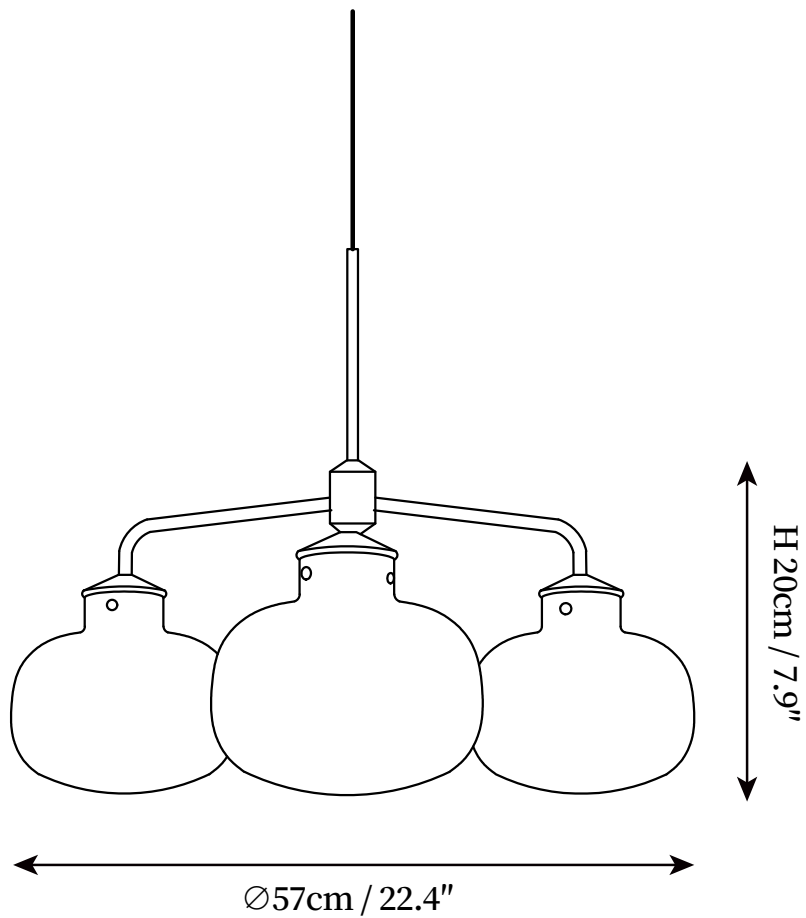

## SPECIFICATION DETAILS

\*For custom options, consult factory for details

<b>Fixture Dimensions</b>	D 22.4" x H 7.9"
<b>Light source</b>	E26 or E27 (bulb not included).
<b>Wattage</b>	MAX 40W incandescent bulb or LED equivalent.
<b>Voltage</b>	AC 110-240V
<b>Mounting</b>	Hardwired.
<b>Dimming</b>	Compatible with dimmable bulbs (bulb not included)
<b>Control method</b>	Compatible with common wall switches (not included)
<b>Finishes</b>	Gold.
<b>Shade Details</b>	White.
<b>Material</b>	Metal, Glass.
<b>Wire Length</b>	The standard length of the cord is 59" (150 cm), the length is adjustable.

## SPECIFICATION DETAILS

\*For custom options, consult factory for details

<b>Fixture Dimensions</b>	D 26.4" x H 7.9"
<b>Light source</b>	E26 or E27 (bulb not included).
<b>Wattage</b>	MAX 40W incandescent bulb or LED equivalent.
<b>Voltage</b>	AC 110-240V
<b>Mounting</b>	Hardwired.
<b>Dimming</b>	Compatible with dimmable bulbs (bulb not included)
<b>Control method</b>	Compatible with common wall switches(not included)
<b>Finishes</b>	Gold.
<b>Shade Details</b>	White.
<b>Material</b>	Metal, Glass.
<b>Wire Length</b>	The standard length of the cord is 59" (150 cm), the length is adjustable.