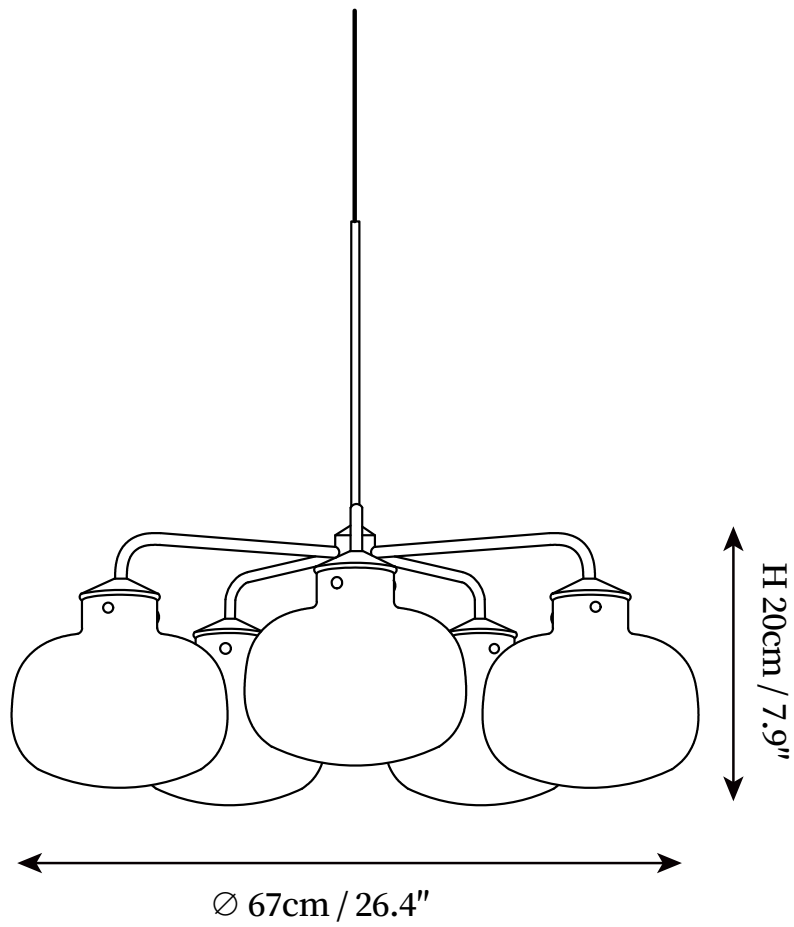

## SPECIFICATION DETAILS

\*For custom options, consult factory for details

<b>Fixture Dimensions</b>	D 22.4" x H 7.9"
<b>Light source</b>	E26 or E27 (bulb not included).
<b>Wattage</b>	MAX 40W incandescent bulb or LED equivalent.
<b>Voltage</b>	AC 110-240V
<b>Mounting</b>	Hardwired.
<b>Dimming</b>	Compatible with dimmable bulbs (bulb not included)
<b>Control method</b>	Compatible with common wall switches (not included)
<b>Finishes</b>	Gold.
<b>Shade Details</b>	White.
<b>Material</b>	Metal, Glass.
<b>Wire Length</b>	The standard length of the cord is 59" (150 cm), the length is adjustable.

## SPECIFICATION DETAILS

\*For custom options, consult factory for details

<b>Fixture Dimensions</b>	D 26.4" x H 7.9"
<b>Light source</b>	E26 or E27 (bulb not included).
<b>Wattage</b>	MAX 40W incandescent bulb or LED equivalent.
<b>Voltage</b>	AC 110-240V
<b>Mounting</b>	Hardwired.
<b>Dimming</b>	Compatible with dimmable bulbs (bulb not included)
<b>Control method</b>	Compatible with common wall switches(not included)
<b>Finishes</b>	Gold.
<b>Shade Details</b>	White.
<b>Material</b>	Metal, Glass.
<b>Wire Length</b>	The standard length of the cord is 59" (150 cm), the length is adjustable.