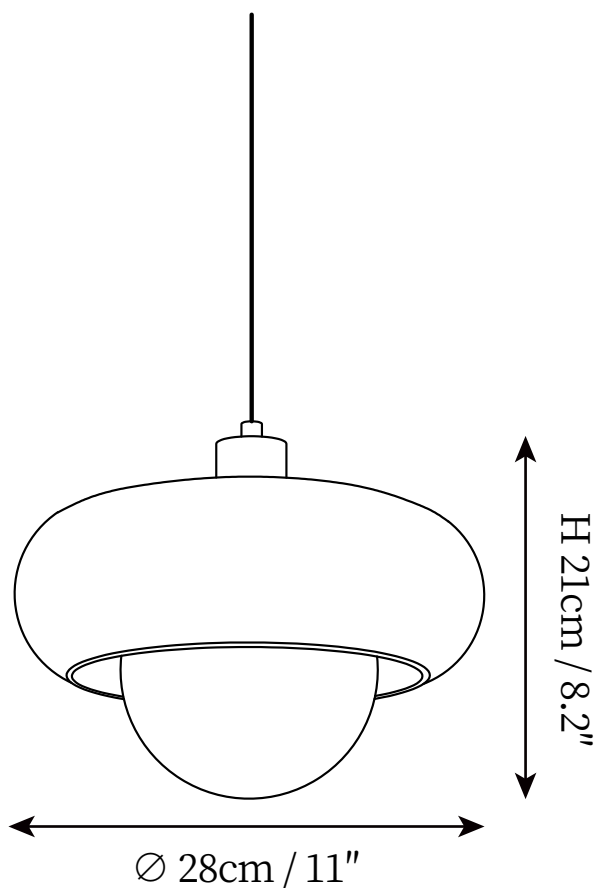

SPECIFICATION SHEET

SPECIFICATION DETAILS

*For custom options, consult factory for details

Fixture Dimensions	D 11" x H 8.2"
Light source	E26 or E27 (bulb not included).
Wattage	MAX 40W incandescent bulb or LED equivalent.
Voltage	AC 110-240V
Mounting	Hardwired.
Dimming	Compatible with dimmable bulbs (bulb not included)
Control method	Compatible with common wall switches (
Finishes	Chrome.
Shade Details	White, Yellow, Red.
Material	Metal, Glass.
Wire Length	The standard length of the cord is 59" (150 cm), the length is adjustable.