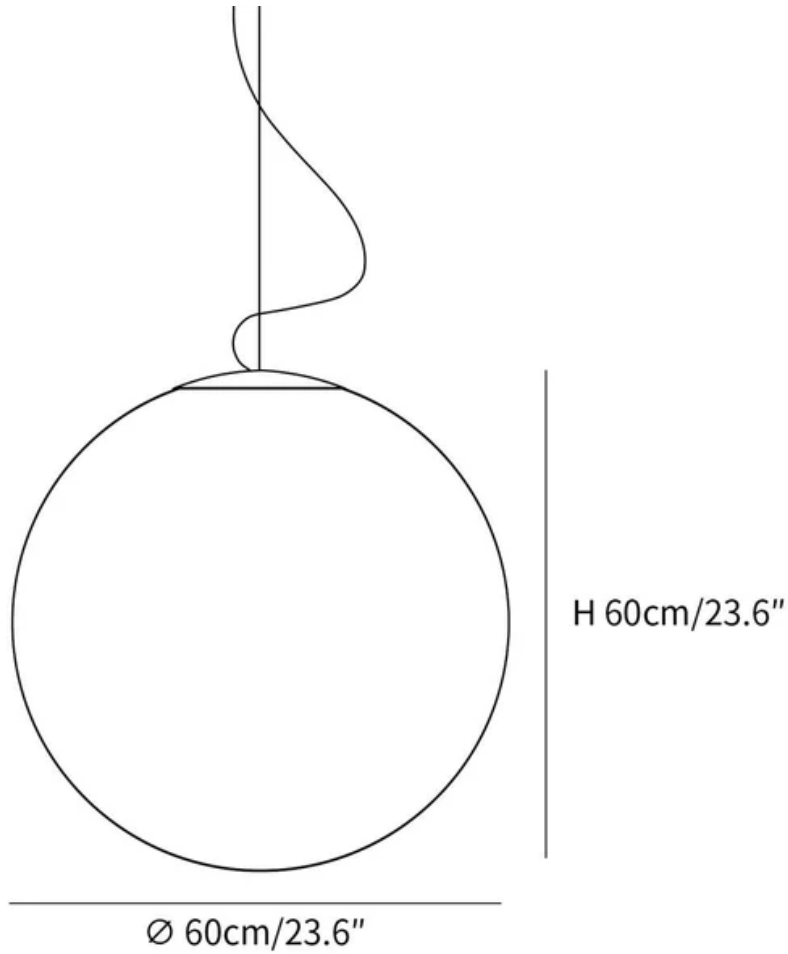

SPECIFICATION SHEET

SPECIFICATION DETAILS

*For custom options, consult factory for details

Fixture Dimensions	Ø 11.8" x H 11.8" Ø 15.7" x H 15.7" Ø 19.7" x H 19.7" Ø 23.6" x H 23.6" Ø 31.5" x H 31.5" Ø 39.4" x H 39.4"
Light source	E26 or E27 (bulb not included)
Wattage	MAX 40W incandescent bulb or LED equivalent.
Voltage	AC 110-240V
Mounting	Hardwired.
Dimming	Compatible with dimmable bulbs (bulb not included)
Control method	Compatible with common wall switches (not included)
Finishes	White.
Shade Details	White.
Material	Resin, Fiber.
Wire Length	The standard length of the suspended wire is 59 "(150 cm) and the length is adjustable.